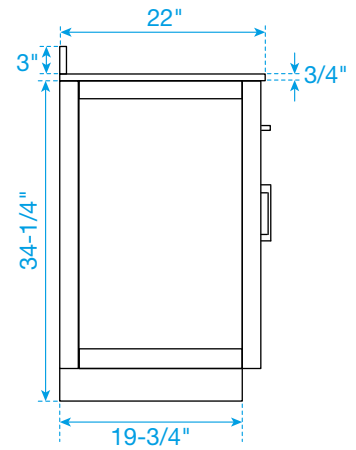

WYNDHAM COLLECTION

TOP VIEW OF VANITY CABINET

*Note: Due to high probability of breakage, the backsplash comes in two pieces, cut from the same piece. All measurements are $\pm 1/4"$.

WC-2626-72-DBL

WYNDHAM COLLECTION

Side splash is reversible.

Note: Due to high probability of breakage, the backsplash comes in two pieces, cut from the same piece. All measurements are $\pm 1/4"$.

WC-VCA-72-DBL-TOP