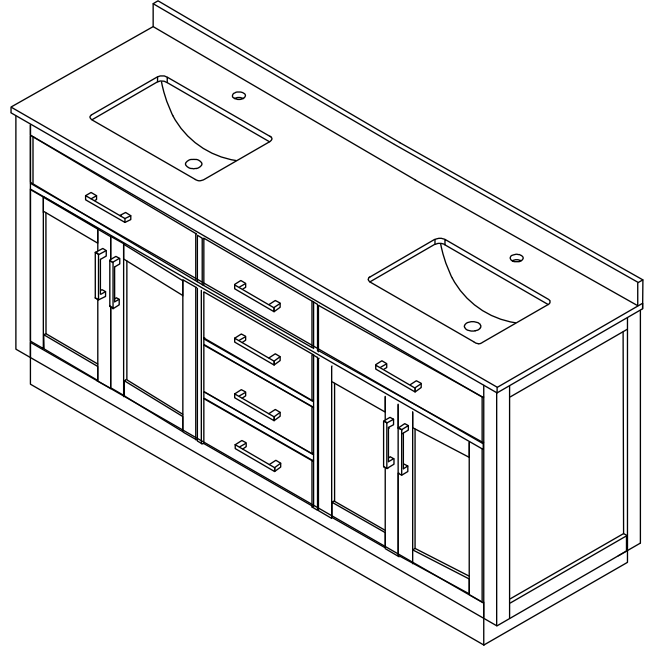

WYNDHAM COLLECTION

TOP VIEW OF VANITY CABINET

*Note: Due to high probability of breakage, the backsplash comes in two pieces, cut from the same piece. All measurements are $\pm 1/4"$.

WC-2626-72-DBL

WYNDHAM COLLECTION

Side splash is reversible.

Note: Due to high probability of breakage, the backsplash comes in two pieces, cut from the same piece. All measurements are $\pm 1/4"$.

WC-VCA-72-DBL-TOP