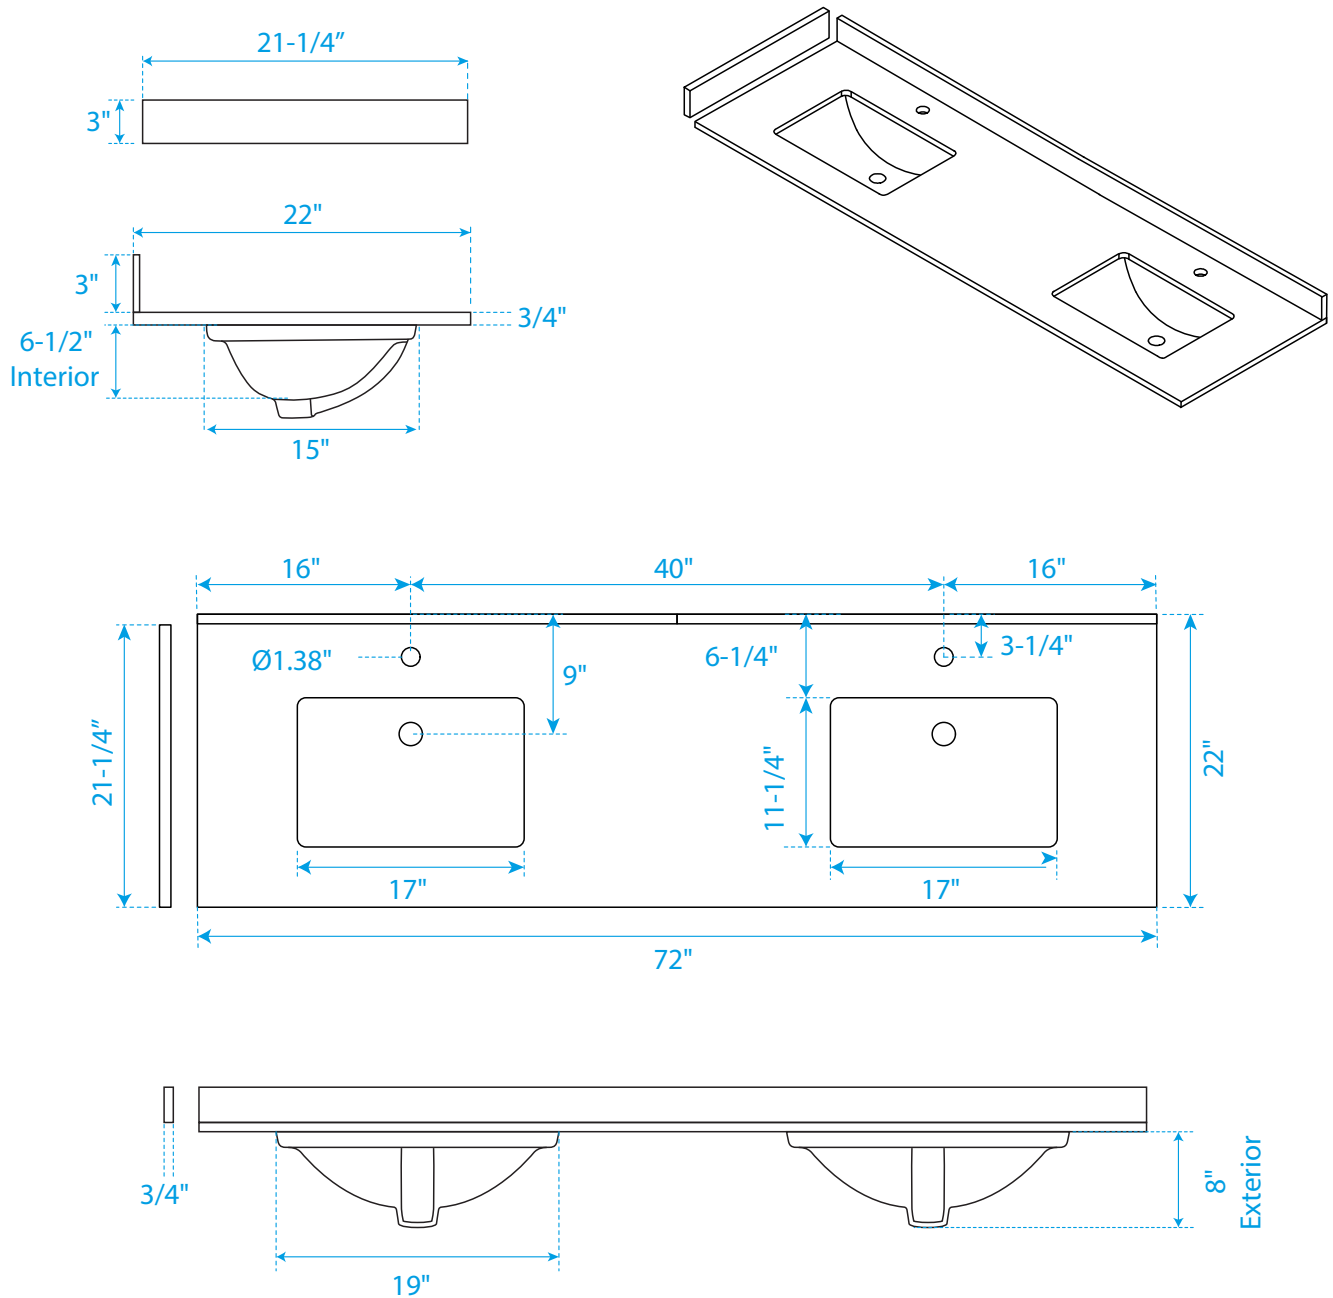

WYNDHAM COLLECTION

TOP VIEW OF VANITY CABINET

*Note: Due to high probability of breakage, the backsplash comes in two pieces, cut from the same piece. All measurements are $\pm 1/4"$.

WC-2626-72-DBL

WYNDHAM COLLECTION

Side splash is reversible.

Note: Due to high probability of breakage, the backsplash comes in two pieces, cut from the same piece. All measurements are $\pm 1/4"$.

WC-VCA-72-DBL-TOP