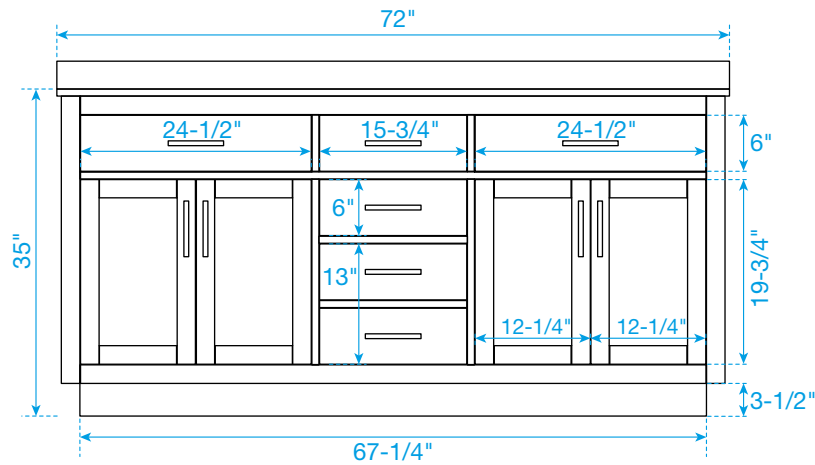

WYNDHAM COLLECTION

TOP VIEW OF VANITY CABINET

*Note: Due to high probability of breakage, the backsplash comes in two pieces, cut from the same piece. All measurements are $\pm 1/4"$.

WC-2626-72-DBL

WYNDHAM COLLECTION

Side splash is reversible.

Note: Due to high probability of breakage, the backsplash comes in two pieces, cut from the same piece. All measurements are $\pm 1/4"$.

WC-VCA-72-DBL-TOP