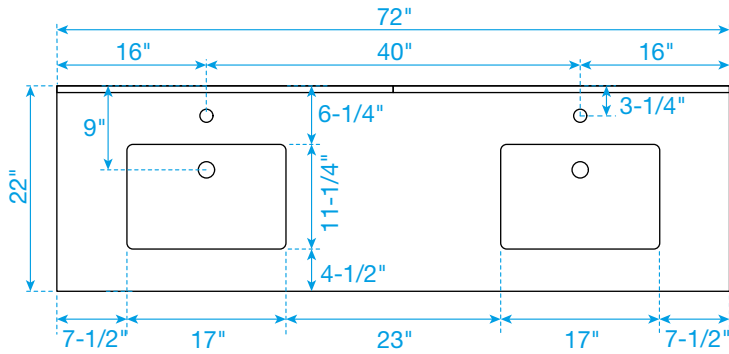

WYNDHAM COLLECTION

TOP VIEW OF VANITY CABINET

*Note: Due to high probability of breakage, the backsplash comes in two pieces, cut from the same piece. All measurements are $\pm 1/4"$.

WC-2626-72-DBL

WYNDHAM COLLECTION

Side splash is reversible.

Note: Due to high probability of breakage, the backsplash comes in two pieces, cut from the same piece. All measurements are $\pm 1/4"$.

WC-VCA-72-DBL-TOP