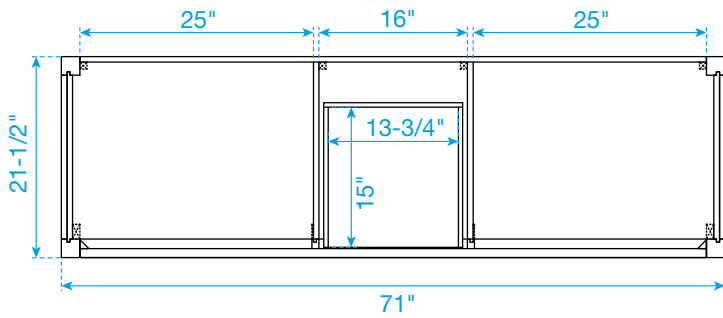

WYNDHAM COLLECTION

TOP VIEW OF VANITY CABINET

*Note: Due to high probability of breakage, the backsplash comes in two pieces, cut from the same piece. All measurements are $\pm 1/4"$.

WC-2626-72-DBL

WYNDHAM COLLECTION

Side splash is reversible.

Note: Due to high probability of breakage, the backsplash comes in two pieces, cut from the same piece. All measurements are $\pm 1/4"$.

WC-VCA-72-DBL-TOP