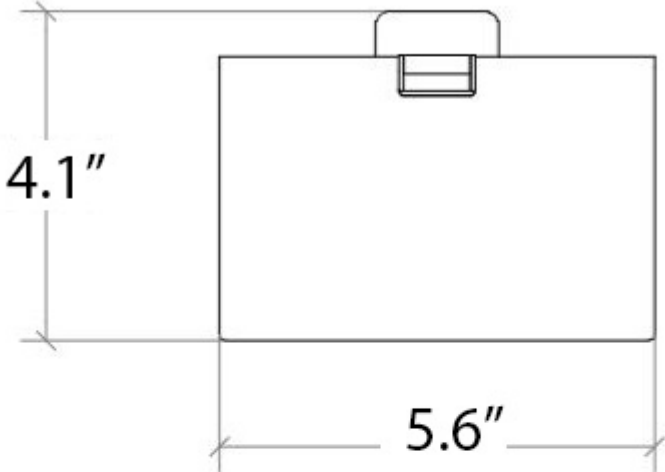

Features

- Toilet Paper Holder with Cover
- Polished Chrome Finish
- Solid Brass Base
- Made in Italy

Dado 61205

Finishes

Polished Chrome

Collection
Dado

Model |
Dado 61205

Dimensions Metric

1 inch = 2.54 cm

1 inch = 25.4 mm

WS®
BATH
COLLECTIONS

1051 Lea Drive - Collegeville, PA 19426
Tel. 215 513 9400 - Fax 610 831 0215

www.ws bathcollections.com - info@ws bathcollectins.com

Product Specs Sheets

Collection
Dado

Model |
Dado 61205

Dimensions Metric
1 inch = 2.54 cm
1 inch = 25.4 mm

WS[®]
BATH
COLLECTIONS

1051 Lea Drive - Collegeville, PA 19426
Tel. 215 513 9400 - Fax 610 831 0215
www.ws bathcollections.com - info@ws bathcollectins.com