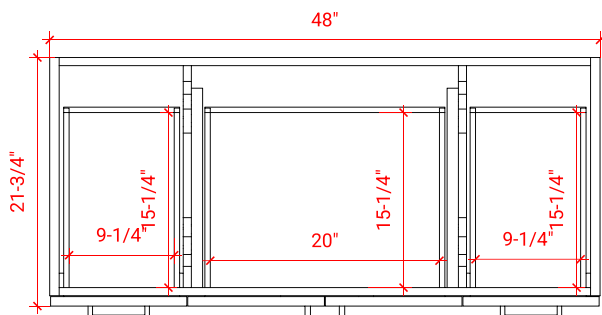

TAYLOR 48" SINGLE SINK BASE CABINET

ARIEL

Q048S

BASE CABINET DIMENSIONS

48" W x 21.75" D x 34.5" H

FEATURES

- Solid wood frame & plywood panels
- Dovetail drawers and joints
- Soft closing doors & drawers

HARDWARE FINISHES

Brushed Nickel   Satin Brass   Matte Black   Polished Chrome

AVAILABLE COLORS

White   Grey   Midnight Blue