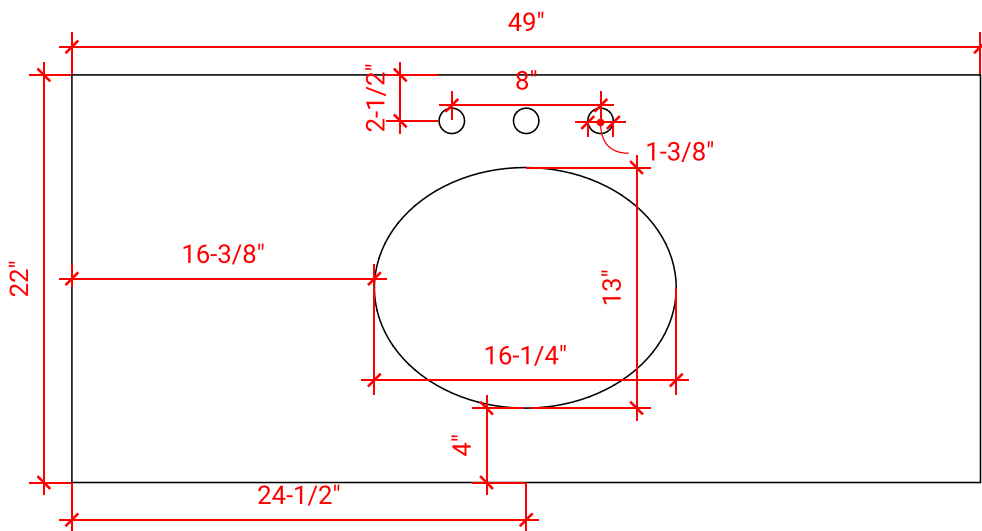

49" SINGLE OVAL SINK COUNTERTOP WITH 1.5 IN. THICKNESS

ARIEL

OVERALL DIMENSIONS

49" W x 22" D x 1.5" H

COUNTERTOP OPTIONS

FEATURES

- Solid countertop with mitered edges & seams
- Undermount white oval sink
- Pre-drilled for 8" widespread faucet

INCLUDED

- Countertop
- Matching Backsplash
- Oval Sink

COUNTERTOP PLAN VIEW