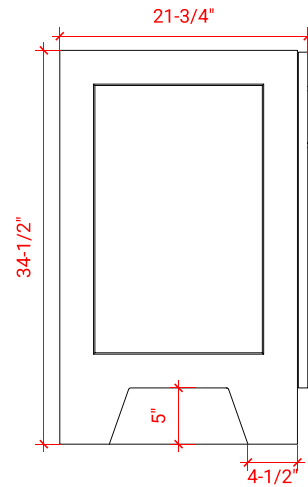

TAYLOR 48" SINGLE SINK BASE CABINET

ARIEL

Q048S

BASE CABINET DIMENSIONS

48" W x 21.75" D x 34.5" H

FEATURES

- Solid wood frame & plywood panels
- Dovetail drawers and joints
- Soft closing doors & drawers

HARDWARE FINISHES

Brushed Nickel   Satin Brass   Matte Black   Polished Chrome

AVAILABLE COLORS

White   Grey   Midnight Blue

SIDE VIEW