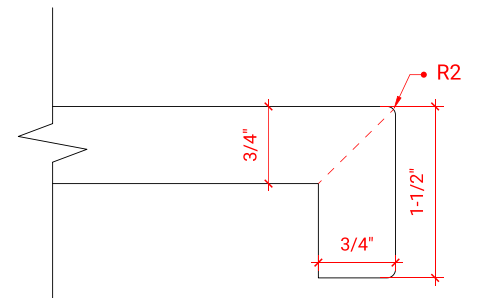

EDGE SIDE VIEW