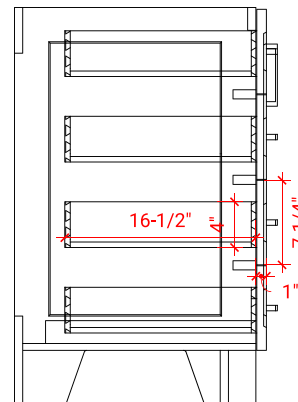

TAYLOR 48" SINGLE SINK BASE CABINET

ARIEL

Q048S

BASE CABINET DIMENSIONS

48" W x 21.75" D x 34.5" H

FEATURES

- Solid wood frame & plywood panels
- Dovetail drawers and joints
- Soft closing doors & drawers

HARDWARE FINISHES

Brushed Nickel   Satin Brass   Matte Black   Polished Chrome

AVAILABLE COLORS

White   Grey   Midnight Blue