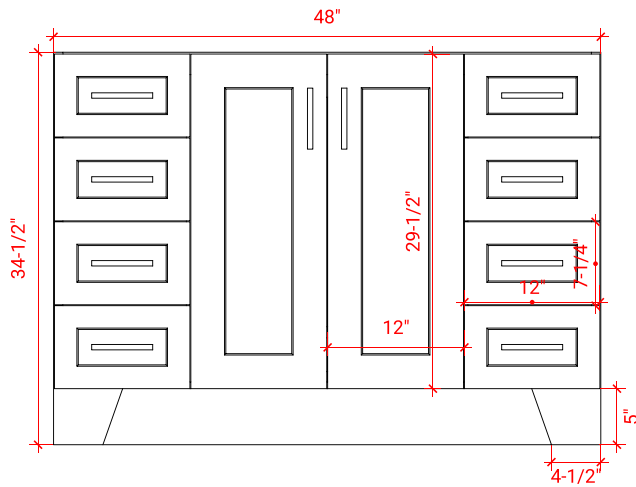

FRONT VIEW

PLAN VIEW