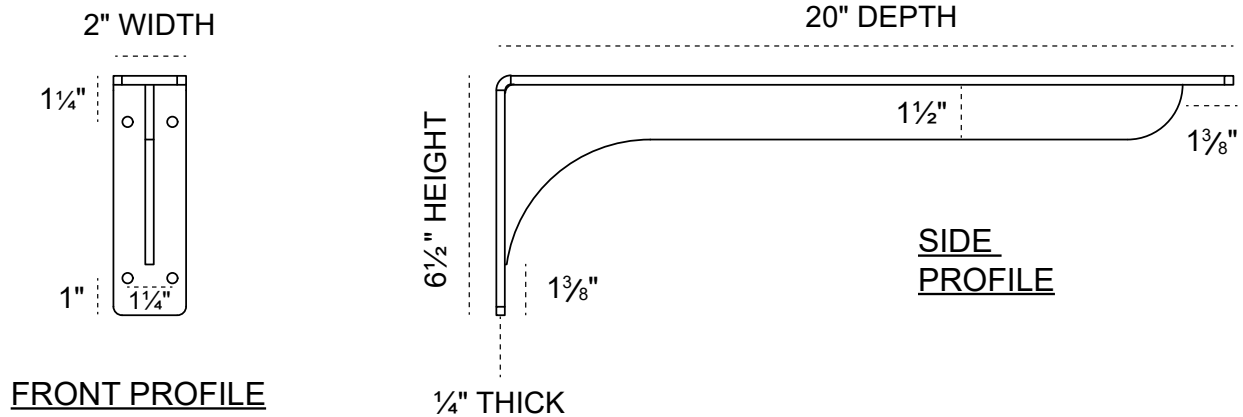

2-INCH W X 20-INCH D X 6½-INCH H EMBREY BRACKET

HEAVY-DUTY ¼" THICK

AVAILABLE IN:
STAINLESS STEEL
ZINC PLATED STEEL
POWDER COATED BLACK

BKTM02X20X06EBSS
BKTM02X20X06EBCRS
BKTM02X20X06EBPBL

P:866.607.0453 | F: 866.591.3143
2300 W. Main St. | Clarksville, TX 75426
sales@ekenamillwork.com | www.ekenamillwork.com