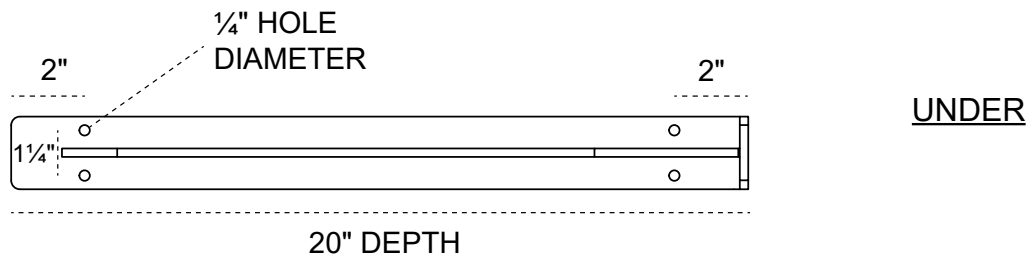

2-INCH W X 20-INCH D X 6½-INCH H EMBREY BRACKET

HEAVY-DUTY ¼" THICK

AVAILABLE IN:
STAINLESS STEEL
ZINC PLATED STEEL
POWDER COATED BLACK

BKTM02X20X06EBSS
BKTM02X20X06EBCRS
BKTM02X20X06EBPBL

P:866.607.0453 | F: 866.591.3143
2300 W. Main St. | Clarksville, TX 75426
sales@ekenamillwork.com | www.ekenamillwork.com