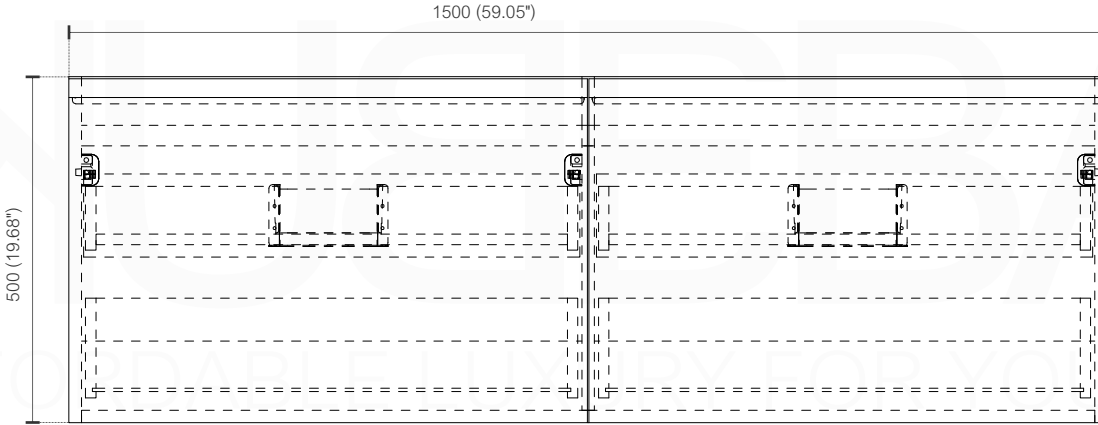

**BALLI60D**

Sink: BN1510SSINK

Dimensions:	width	depth	height
inches	59.05"	20.47"	23.75"
mm	1500	520	500

NOTE: DIMENSIONS AND TECHNICAL DETAILS ARE SUBJECT TO CHANGE WITHOUT NOTICE

. FRONT ELEVATION

. TOP ELEVATION

. SIDE ELEVATION