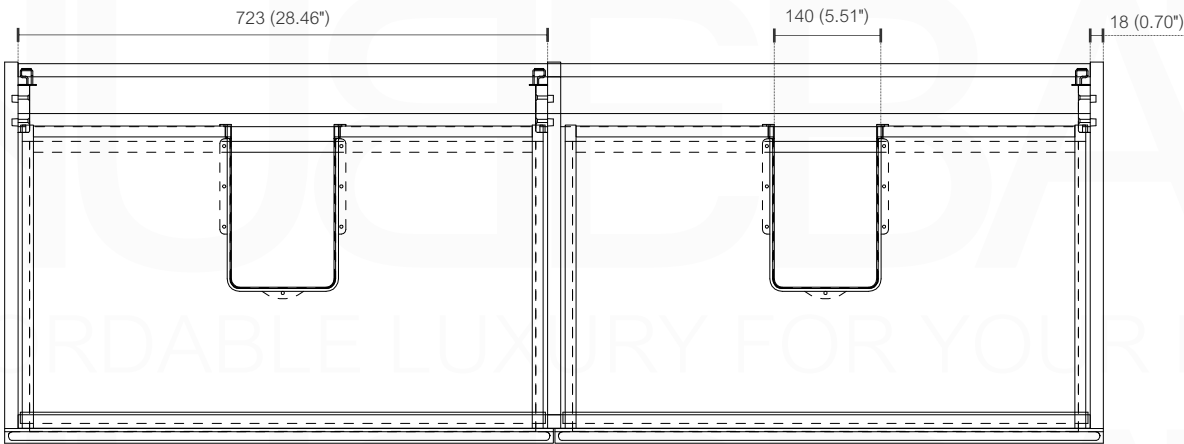

**BALLI60D**

Sink: BN1510SSINK

Dimensions:	width	depth	height
inches	59.05"	20.47"	23.75"
mm	1500	520	500

NOTE: DIMENSIONS AND TECHNICAL DETAILS ARE SUBJECT TO CHANGE WITHOUT NOTICE

. FRONT ELEVATION

. TOP ELEVATION

. SIDE ELEVATION