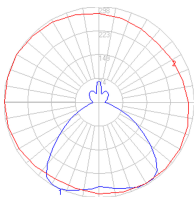

Features & Accessories

- Adjustable diffuser into three different positions

Dimensions

Packaging

1 Box

1 x 17" x 17" x 26-7/8" / 10.8 lbs - 43 cm x 43 cm x 68 cm / 4.9 kg

Light distribution

Direct/Indirect

Luminaire weight

7.05 lbs / 3.2 kg

Warranty

5 year Limited warranty

Red = Max Cd. Through Vertical plane

Blue = Max Cd. Through Horizontal plane