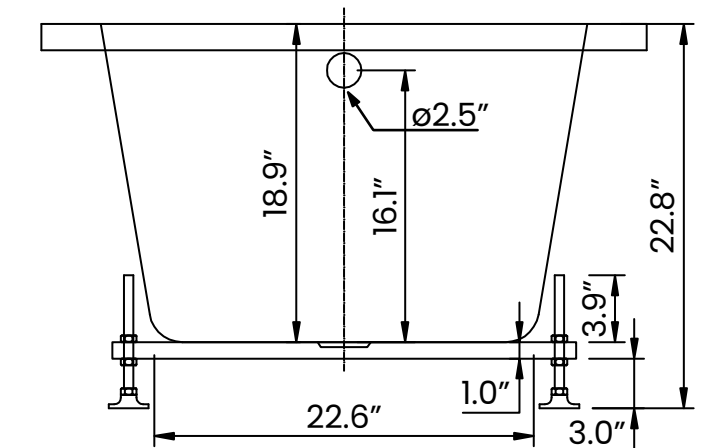

Maximum Height

Minimum Height

The leveling feet have 2.7" in height adjustability