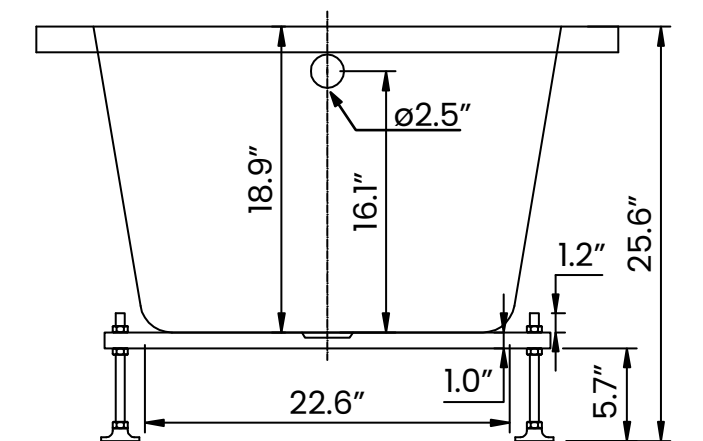

Maximum Height

Minimum Height

The leveling feet have 2.7" in height adjustability