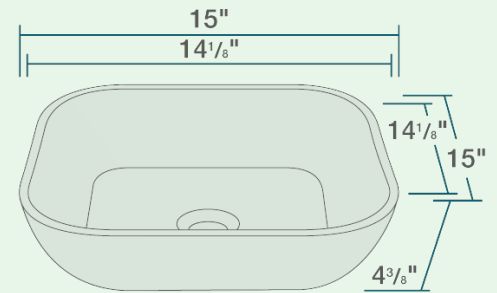

15" x 15" x 4 3/8"  
Vessel Installation  
18" Minimum Cabinet Size  
Stain Resistant  
Scratch Resistant  
Multiple Colors Available  
No Hardware Needed  
Limited Lifetime Warranty

## Features

Vessel Installation 	18" Minimum Cabinet Size 	Stain Resistant 	Scratch Resistant 	Multiple Colors Available 	No Hardware Needed 
Limited Lifetime Warranty 	One Bowl 				

UPC: 841412153232