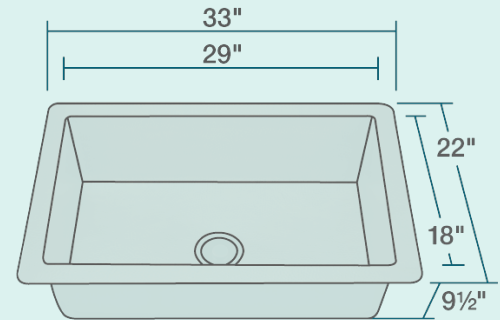

- 33" x 22" x 9 1/2"
- Undermount Installation
- Hammered Finish
- Center Drain
- One-Piece Construction
- Naturally Antibacterial
- Cardboard Cutout Template Included
- Installation Hardware Included
- Limited Lifetime Warranty

*Due to the handmade nature of this sink, dimensions may vary up to $\pm\frac{1}{4}$ "

Accessories

*Accessories not included

UPC: 817299012573

Features

Undermount Installation 	33" Minimum Cabinet Size 	All-Natural Materials 	Hammered Finish 	Center Drain 3 1/2" 	One-Piece Construction
Naturally Antibacterial 	Cutout Template 	Hardware Included 	Limited Lifetime Warranty 	One Bowl 	