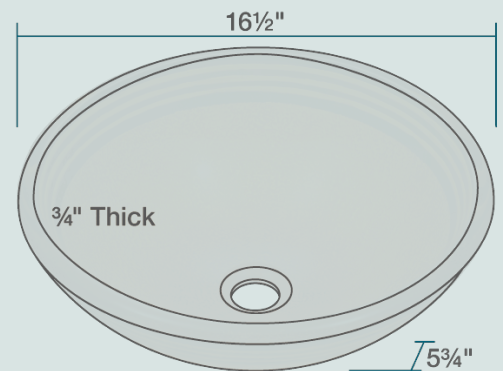

16 1/2" x 16 1/2" x 5 3/4"  
Tempered Glass  
Limited Lifetime Warranty  
Hand-Painted Glass Sink

## Features

Vessel Installation	18" Minimum Cabinet Size	3/4" Thick	Tempered Glass	Limited Lifetime Warranty	One Bowl