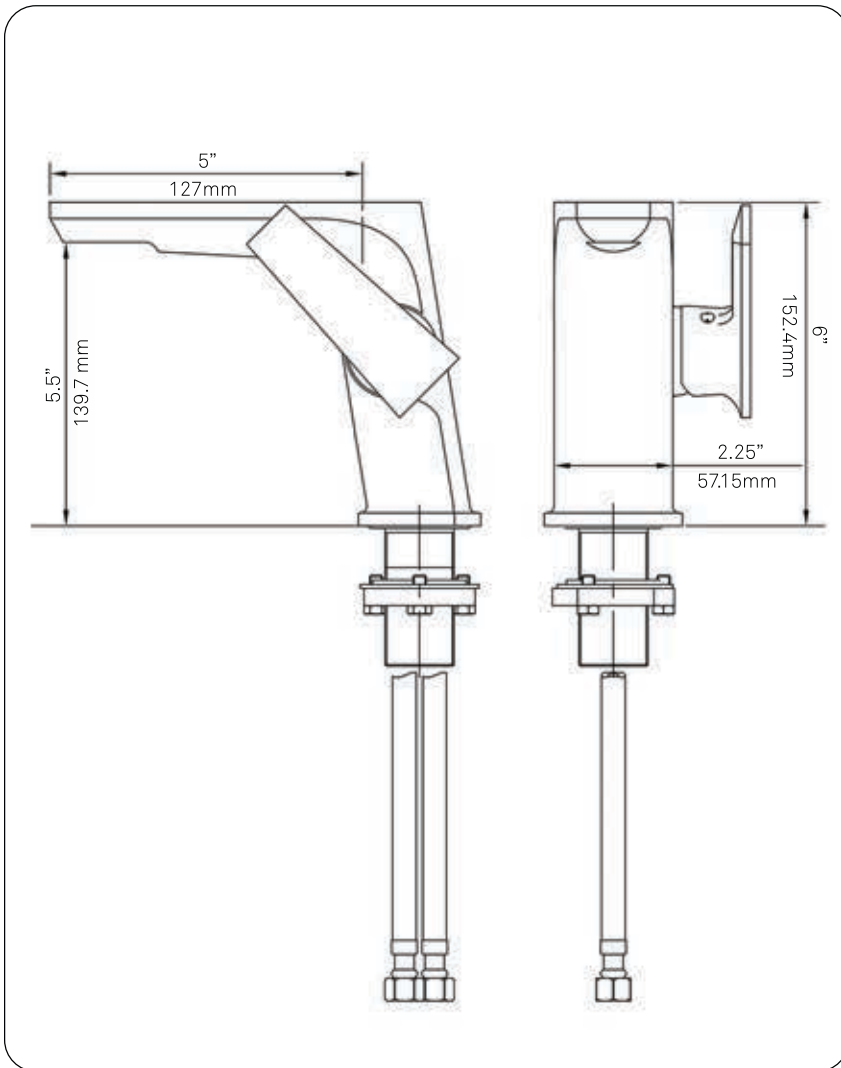

**NBF-061CH MILLER Contemporary
Single Handle Lav Faucet**

Requested By: _____

Specific Features: _____

STANDARD SPECIFICATIONS:

- Chrome finish
- Single handle control
- Solid brass construction
- High pressure ceramic cartridge
- Single hole deck mount installation
- Mounting hardware included
- Spout reach: 5-inches
- Spout height: 5.5-inches
- 1.5-inch mounting hole diameter
- cUPC and AB1953 low lead compliant
- NSF certified

WARRANTY:

- Limited lifetime warranty
- See www.Novatto.com for details

COORDINATING ACCESSORIES:

- PUD-CH pop-up drain
- MR-001CH mounting ring
- Glacier Ice Restoration and Sealer kit

NOTES

Novatto reserves the right (1) to make changes in specifications and materials, and (2) to change or discontinue models, both without notice or obligation. Dimensions are for reference only, see www.Novatto.com for finish options and product availability.