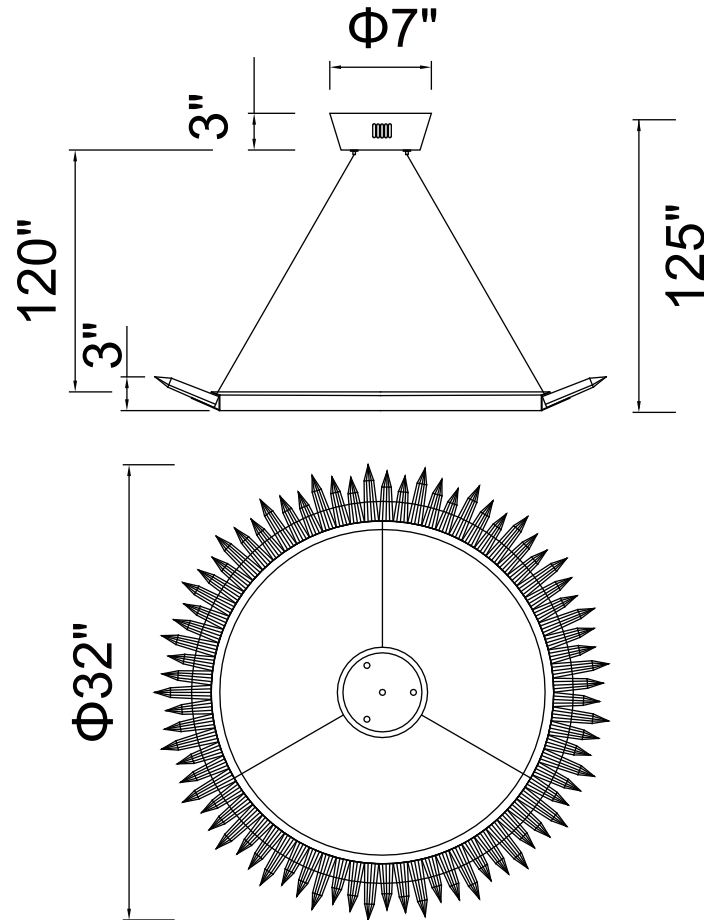

PROJECT: _____

FIXTURE TYPE: _____

LOCATION: _____

CONTACT/PHONE: _____

Item	1108P32-613
Collection	ARCTIC QUEEN
Finish	Polished Nickel
Glass	-----
Crystal	Clear
Input	120V AC,60HZ,AC

Shade	-----
Length/Dia.	32"
Width/Ext.	-----
Height	3"
Maximum	125"
Lumens	-----

Light Source	LED
Bulb Info.	25W
Included	-----
Dimmable	Yes
Color	4000K
Weight	