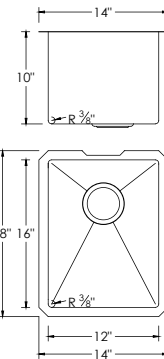

IVORY S-310G

STAINLESS STEEL
HANDMADE SINGLE BOWL BAR SINK

DIMENSIONS

14" x 18" x 10"

INCLUDED ACCESSORIES

G-310
GRID

ST-03
STRAINER

RECOMMENDED ACCESSORIES

BRUSHED
STAINLESS
STEEL

DRAIN HOLE SIZE

CORNER PROFILE

RADIUS 10mm

INSULATION

COATED +
RUBBER PADS

BOWL DEPTH

INSTALLATION OPTIONS

PRODUCT DIMENSIONS

Overall Dimensions	14" x 18" x 10"
Internal Dimensions	12" x 16" x 10"
Left Basin	-
Right Basin	-
Drain Opening Size	3 1/2"

LUXURY BASKET STRAINER

CABINET SIZE

MINIMUM
INTERNAL SIZE

GARBAGE DISPOSAL