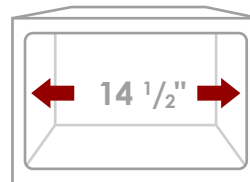

IVORY S-310G

STAINLESS STEEL
HANDMADE SINGLE BOWL BAR SINK

DIMENSIONS

14" x 18" x 10"

INCLUDED ACCESSORIES

G-310
GRID

ST-03
STRAINER

RECOMMENDED ACCESSORIES

PRODUCT DIMENSIONS

Overall Dimensions	14" x 18" x 10"
Internal Dimensions	12" x 16" x 10"
Left Basin	-
Right Basin	-
Drain Opening Size	3 1/2"

LUXURY BASKET STRAINER

CABINET SIZE

MINIMUM
INTERNAL SIZE

GARBAGE DISPOSAL