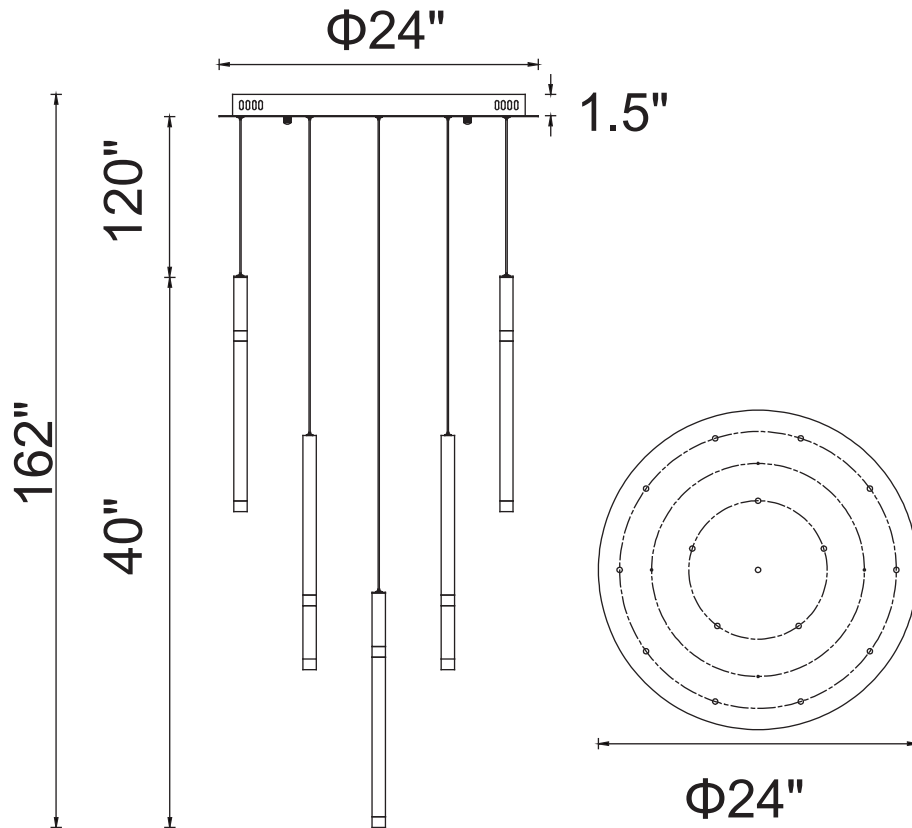

PROJECT: \_\_\_\_\_  
 FIXTURE TYPE: \_\_\_\_\_  
 LOCATION: \_\_\_\_\_  
 CONTACT/PHONE: \_\_\_\_\_

Item	1262P24-16-101
Collection	FLUTE
Finish	Black
Acrylic	Frosted
Crystal	-----
Input	120V AC,60HZ,AC

Shade	-----
Length/Dia.	24"
Width/Ext.	24"
Height	40"
Maximum	162"
Lumens	2496

Light Source	LED
Bulb Info.	48W
Included	-----
Dimmable	Yes
Color	3000K
Weight	