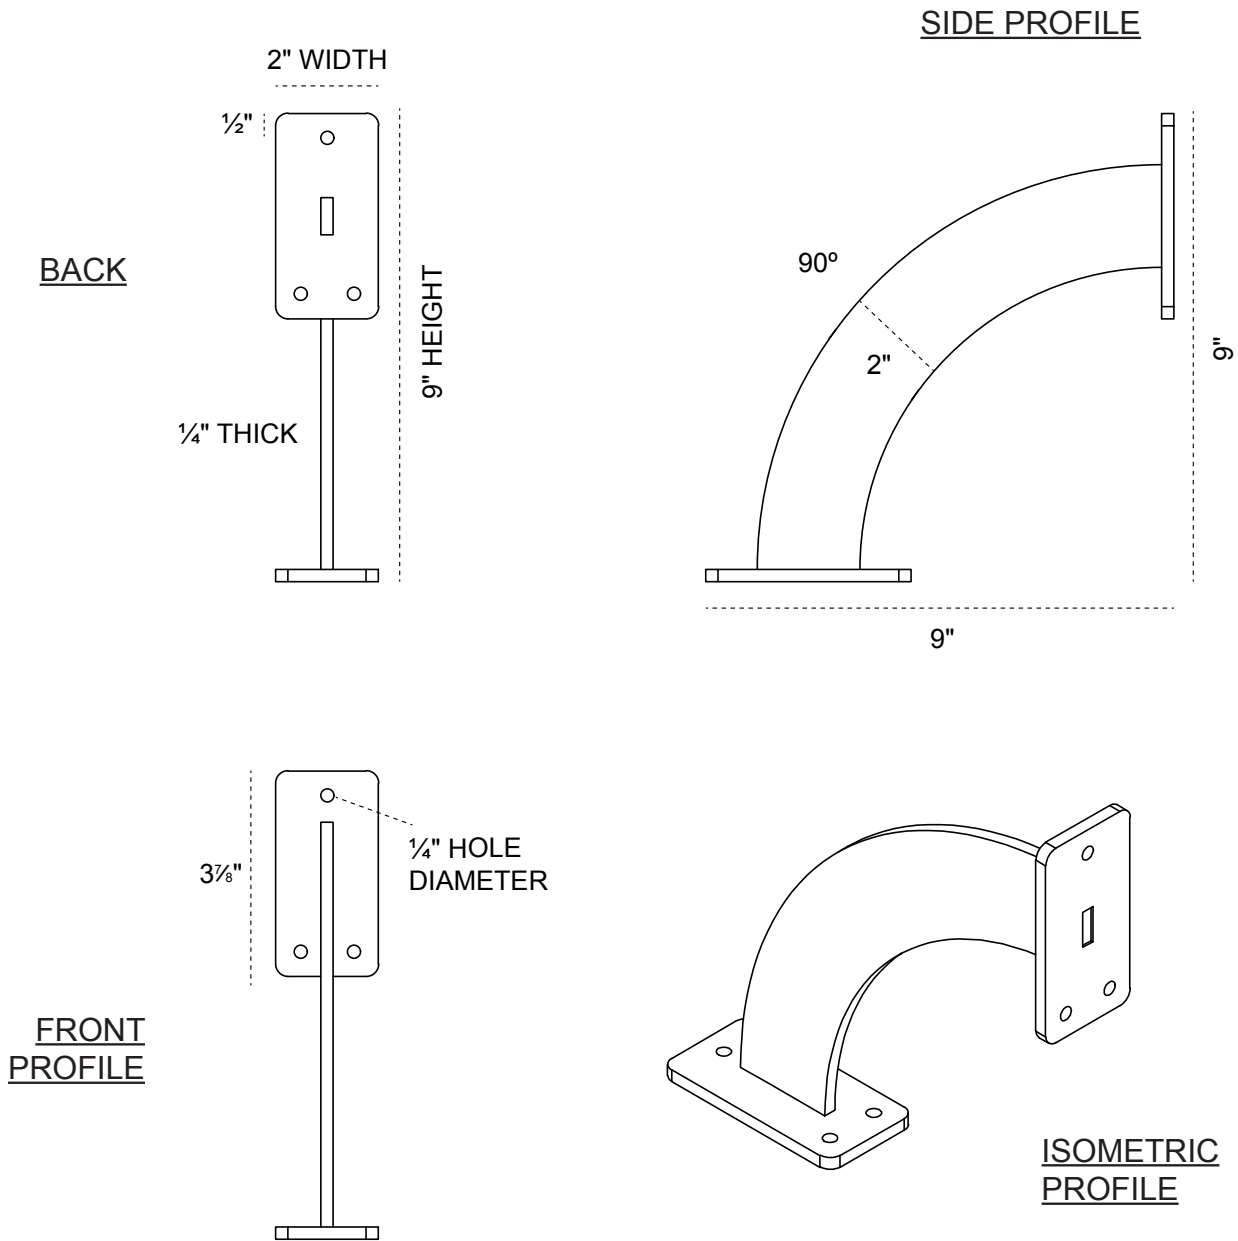

# 2-INCH W X 9-INCH D X 9-INCH H BRADFORD BRACKET

**HEAVY-DUTY 1/4" THICK**

**AVAILABLE IN:**  
STAINLESS STEEL  
ZINC PLATED STEEL  
POWDER COATED BLACK

**BKTM02X09X09BRSS**  
**BKTM02X09X09BRCRS**  
**BKTM02X09X09BRPBL**