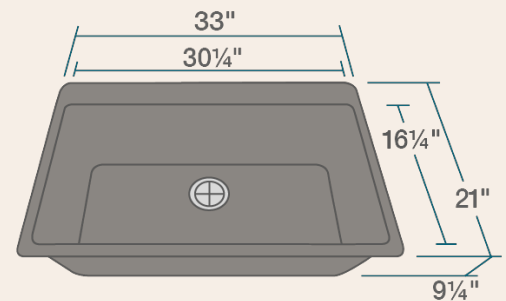

33" x 21" x 9 1/4"
Topmount Installation
Made with 80% Quartz, 20% Acrylic
All-Natural Materials - Eco-Friendly and Recyclable
Offset Drain
Heat Resistant to 550 Degrees
Stain Resistant
Scratch Resistant
Multiple Colors Available
Installation Hardware Included
Limited Lifetime Warranty
Acrylic Provides Sound Dampening - No Pads Needed

Accessories

*Accessories not included

Available Colors

Features

Topmount Installation	33" Minimum Cabinet Size	80% Quartz 20% Acrylic	Heat Resistant	Stain Resistant	Scratch Resistant
Multiple Colors Available	Hardware Included	Limited Lifetime Warranty	One Bowl		