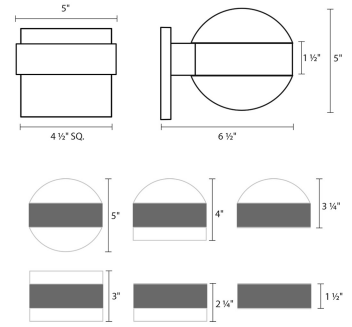

# REALS Up/Down LED Sconce Spec Sheet

SKU: 7302.PL.PL.72-WL    Learn more at:  
<https://sonnemanlight.com/real-up-2fdown-led-sconce>

Description: Consider the possibilities of the nearly unlimited opportunities to configure REALS sconces, with lenses and caps, for a variety of LED illuminating possibilities. Also available as a [Downlight Sconce](#), [Surface Mount](#), [Bollard](#), and [Double Bollard](#).

## Dimensions

Height:	1.5"
Width:	5"
Extends:	6.5"
Minimum Extension:	6.5"
Maximum Extension:	6.5"
Canopy/Backplate/Base Width:	4.5
Canopy/Backplate/Base Depth:	0.5
Canopy/Backplate/Base Height:	4.5

## Shipping

Carton 1 L x W x H:	9" X 10" X 9"
Carton 1 Gross Weight:	4 LBS
Fixture Weight:	3