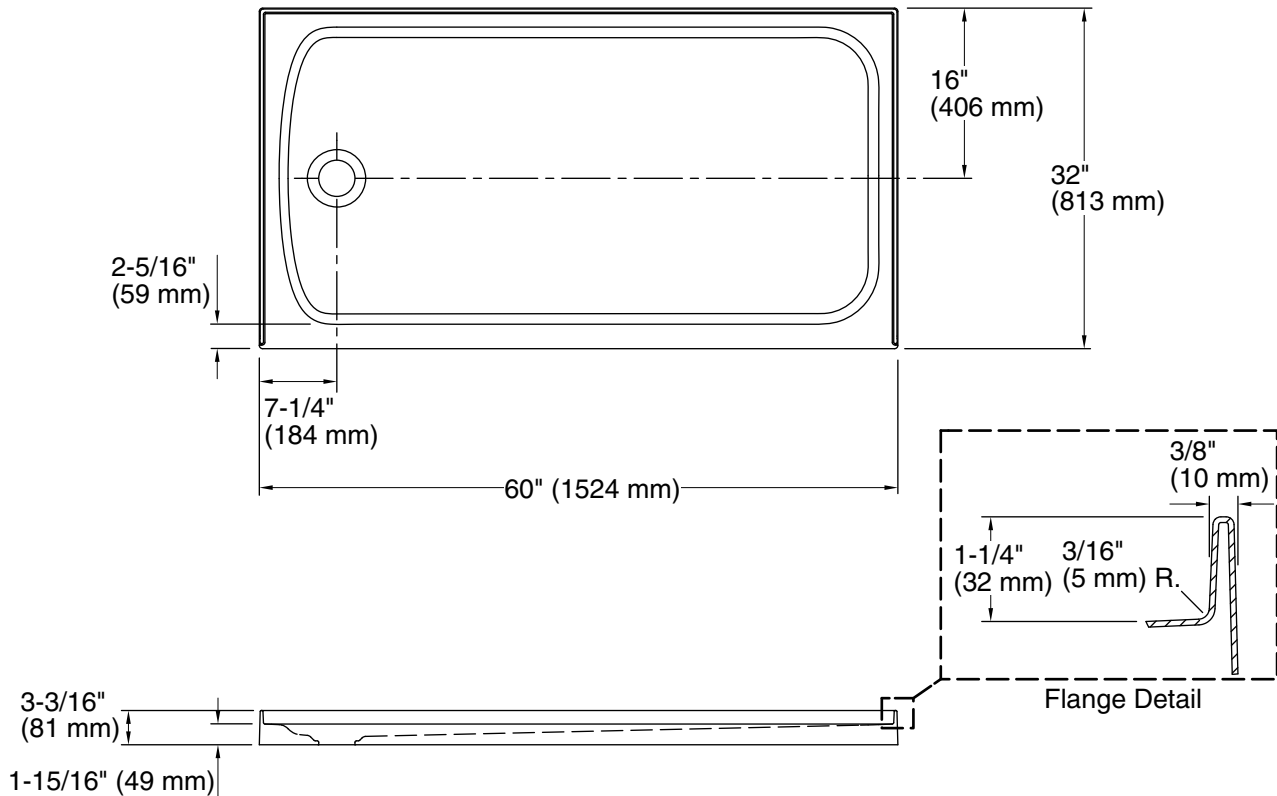

Technical Information

All product dimensions are nominal.

Installation: Three-wall alcove

Drain location: Left

Weight: 128 lbs (58.1 kg)

Notes

Measure your actual product for rough-in details.

Install this product according to the installation instructions.

CAUTION: Risk of property damage and personal injury. Using this product without a shower door may cause water damage and may create a wet and potentially dangerous environment. Install a shower door with this product.

A shower door with a bottom track is required for this receptor. Kohler Co. shall not be responsible for problems encountered due to the installation and use of other manufacturer's shower doors.

Refer to Kohler Fixtures Price Book for complete list of required shower doors for this product.