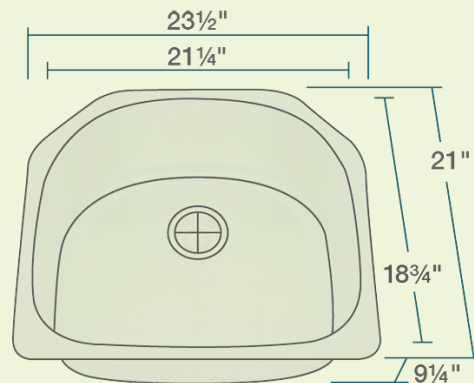

- 23 1/2" x 21" x 9 1/4"
- 16- or 18-Gauge Steel Available
- Certified High-Quality 304 Stainless Steel
- Brushed Satin Finish
- Offset Drain
- Thick Sound Dampener Rubber Pad
- Fully Insulated
- Cardboard Cutout Template Included
- Installation Hardware Included
- cUPC Certified (Uniform Plumbing Code)
- Lifetime Warranty

Accessories

*Accessories not included

16g UPC: 817299011859
 18g UPC: 817299011866

Features

Undermount Installation 	24" Minimum Cabinet Size 	18 or 16 Gauge Available 	Cold Rolled Stainless Steel 	Brushed Satin Finish 	Offset Drain 3 1/2"
Sound Dampening 	Fully Insulated 	Cutout Template 	Hardware Included 	cUPC Certified 	Limited Lifetime Warranty