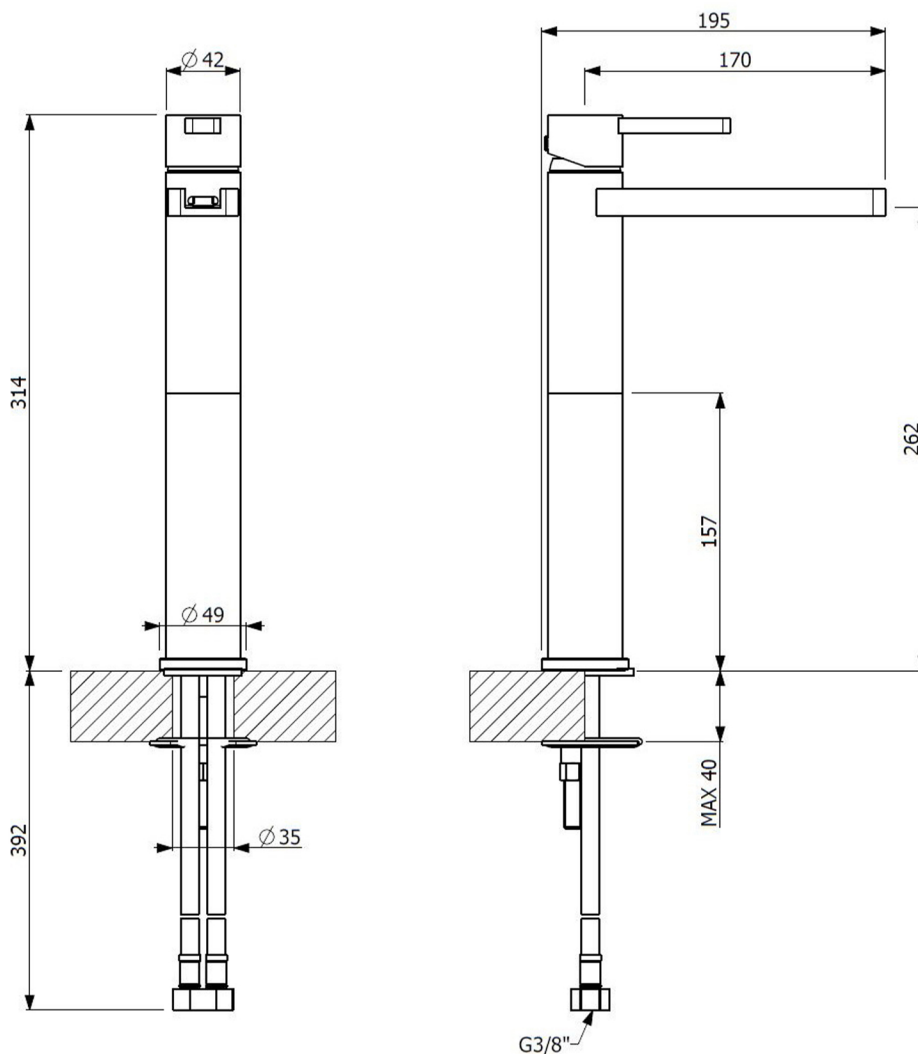

AQUA

Model: AQUA

Category: Bathroom Faucet

Material: Lead-Free Brass

Dimensions: 7.6" (L) x 1.6" (W) x 12.3" (H)

Description: Luxury bathroom faucet in brushed nickel finish.

*Numbers are in millimeter