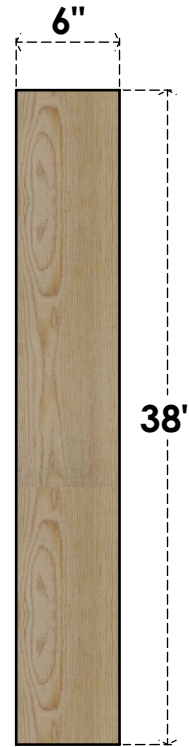

BRC06X38X38TRA00RDF

6"W X 38"D X 38"H TRADITIONAL ROUGH SAWN BRACE, DOUGLAS FIR

SIDE

FRONT

EKENA MILLWORK
 2300 WEST MAIN ST.
 CLARKSVILLE, TX 75426
 TOLL FREE: 866-607-0453
 WWW.EKENAMILLWORK.COM

NOTES

1. INSTALLATION TO BE COMPLETED IN ACCORDANCE WITH MANUFACTURER'S SPECIFICATIONS.
2. DRAWING MAY NOT BE TO SCALE
3. THIS DRAWING IS INTENDED FOR DESIGN AND PLANNING PURPOSES ONLY.
4. ALL INFORMATION CONTAINED HEREIN WAS CURRENT AT THE TIME OF DEVELOPMENT BUT MUST BE REVIEWED AND APPROVED BY THE PRODUCT MANUFACTURER TO BE CONSIDERED ACCURATE.
5. PRODUCTS ARE NOT KILN DRIED. THIS ITEM IS UNIQUE AND WILL CONTAIN THE NATURAL VARIATIONS THAT THE WOOD SPECIES OFFERS. THIS MAY RESULT IN VARIATIONS UP TO 1/4"