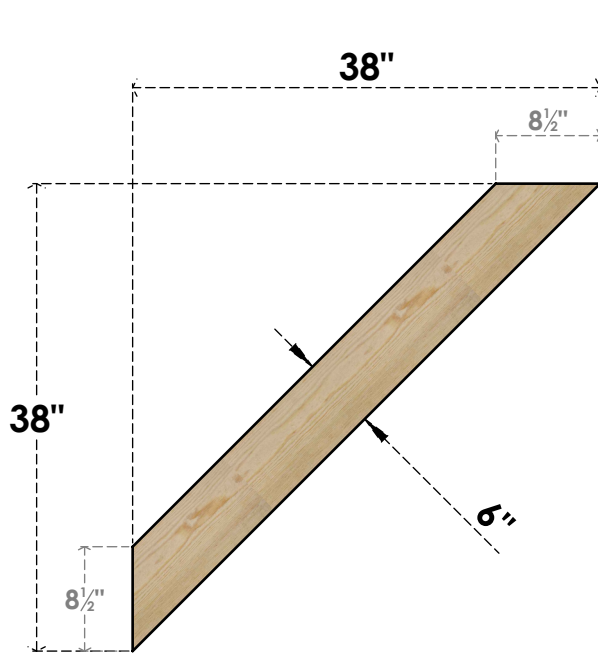

BRC06X38X38TRA00RDF

6"W X 38"D X 38"H TRADITIONAL ROUGH SAWN BRACE, DOUGLAS FIR

SIDE

FRONT

EKENA MILLWORK
 2300 WEST MAIN ST.
 CLARKSVILLE, TX 75426
 TOLL FREE: 866-607-0453
 WWW.EKENAMILLWORK.COM

NOTES

1. INSTALLATION TO BE COMPLETED IN ACCORDANCE WITH MANUFACTURER'S SPECIFICATIONS.
2. DRAWING MAY NOT BE TO SCALE
3. THIS DRAWING IS INTENDED FOR DESIGN AND PLANNING PURPOSES ONLY.
4. ALL INFORMATION CONTAINED HEREIN WAS CURRENT AT THE TIME OF DEVELOPMENT BUT MUST BE REVIEWED AND APPROVED BY THE PRODUCT MANUFACTURER TO BE CONSIDERED ACCURATE.
5. PRODUCTS ARE NOT KILN DRIED. THIS ITEM IS UNIQUE AND WILL CONTAIN THE NATURAL VARIATIONS THAT THE WOOD SPECIES OFFERS. THIS MAY RESULT IN VARIATIONS UP TO 1/4"