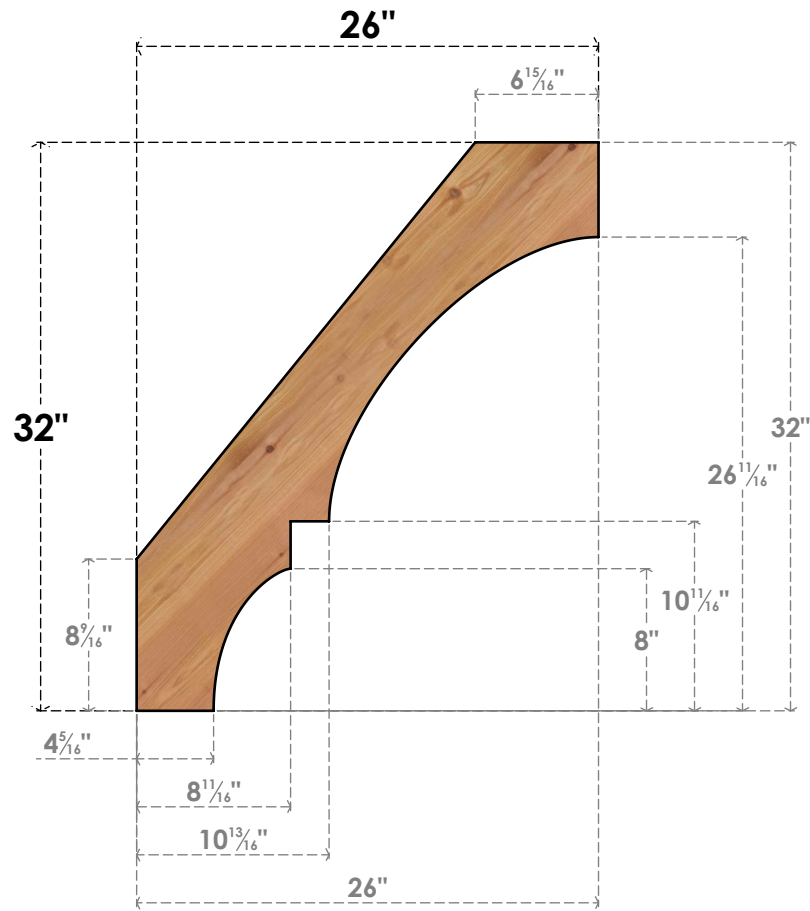

BRC04X26X32BOA00SWR

3 1/2"W X 26"D X 32"H BALBOA SMOOTH BRACE, WESTERN RED CEDAR

SIDE

FRONT

EKENA MILLWORK
 2300 WEST MAIN ST.
 CLARKSVILLE, TX 75426
 TOLL FREE: 866-607-0453
 WWW.EKENAMILLWORK.COM

NOTES

1. INSTALLATION TO BE COMPLETED IN ACCORDANCE WITH MANUFACTURER'S SPECIFICATIONS.
2. DRAWING MAY NOT BE TO SCALE
3. THIS DRAWING IS INTENDED FOR DESIGN AND PLANNING PURPOSES ONLY.
4. ALL INFORMATION CONTAINED HEREIN WAS CURRENT AT THE TIME OF DEVELOPMENT BUT MUST BE REVIEWED AND APPROVED BY THE PRODUCT MANUFACTURER TO BE CONSIDERED ACCURATE.
5. PRODUCTS ARE NOT KILN DRIED. THIS ITEM IS UNIQUE AND WILL CONTAIN THE NATURAL VARIATIONS THAT THE WOOD SPECIES OFFERS. THIS MAY RESULT IN VARIATIONS UP TO 1/4"