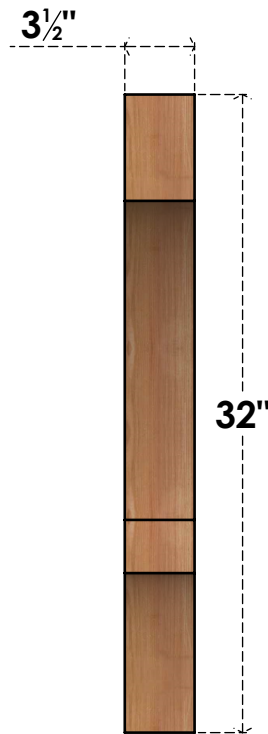

BRC04X26X32BOA00SWR

3 1/2"W X 26"D X 32"H BALBOA SMOOTH BRACE, WESTERN RED CEDAR

SIDE

FRONT

EKENA MILLWORK
 2300 WEST MAIN ST.
 CLARKSVILLE, TX 75426
 TOLL FREE: 866-607-0453
 WWW.EKENAMILLWORK.COM

NOTES

1. INSTALLATION TO BE COMPLETED IN ACCORDANCE WITH MANUFACTURER'S SPECIFICATIONS.
2. DRAWING MAY NOT BE TO SCALE
3. THIS DRAWING IS INTENDED FOR DESIGN AND PLANNING PURPOSES ONLY.
4. ALL INFORMATION CONTAINED HEREIN WAS CURRENT AT THE TIME OF DEVELOPMENT BUT MUST BE REVIEWED AND APPROVED BY THE PRODUCT MANUFACTURER TO BE CONSIDERED ACCURATE.
5. PRODUCTS ARE NOT KILN DRIED. THIS ITEM IS UNIQUE AND WILL CONTAIN THE NATURAL VARIATIONS THAT THE WOOD SPECIES OFFERS. THIS MAY RESULT IN VARIATIONS UP TO 1/4"