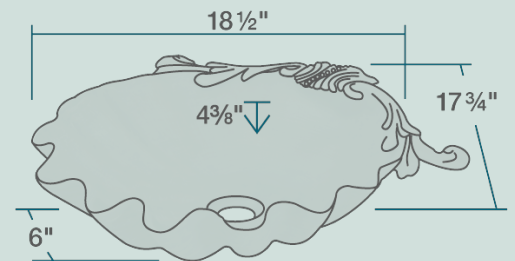

18 1/2" x 17 3/4" x 6"
 Vessel Installation
 Antique Patina Finish
 Center Drain
 One-Piece Construction
 Limited Lifetime Warranty

Accessories

*Accessories not included

UPC: 817299012719

Features

Vessel Installation	21" Minimum Cabinet Size	Antique Finish	One-Piece Construction	Limited Lifetime Warranty	One Bowl