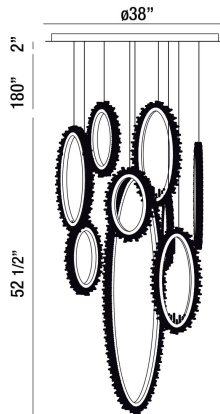

SCOPPIA, 38" ROUND CHANDELIER

PRODUCT DETAILS

No.	:	33732-015
Product Color	:	CHROME
Product Material	:	METAL
Shade / Accent Colour	:	CLEAR
Shade / Accent Material	:	MULTIPLE FACET CRYSTAL BEADS
Diameter	:	38"
Height	:	52.5"
Overall Height	:	234.5"
Weight	:	77lbs

LIGHT SOURCE DETAILS

Light Source Type	:	INTEGRATED LED
Input Voltage	:	120V
Bulb Voltage	:	120V
Total Wattage	:	213W
Total Lumen	:	14600lm
Kelvin	:	3500K
CRI	:	90+
Dimmable	:	Yes

Options Available

ITEM NO.	FINISH	SHADE
33732-015	CHROME	CLEAR

TECHNICAL DETAILS

Hanging Support Type	:	AIRCRAFT CABLE
Hanging Support Length	:	180"
Canopy / Backplate Height	:	2"
Canopy / Backplate Dia.	:	38"
Location	:	DRY
Approval	:	

PROJECT INFORMATION

Job Name: Date: Type: