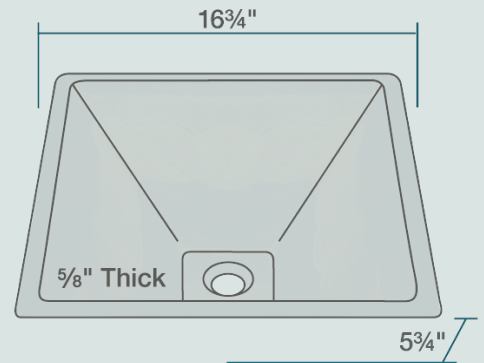

16 3/4" x 16 3/4" x 5 3/4"
 Tempered Glass
 Limited Lifetime Warranty
 Foil-Undertone Glass Sink

Accessories

*Accessories not included

UPC: 819084010078

Features

Vessel Installation	18" Minimum Cabinet Size	5/8" Thick	Tempered Glass	Limited Lifetime Warranty	One Bowl