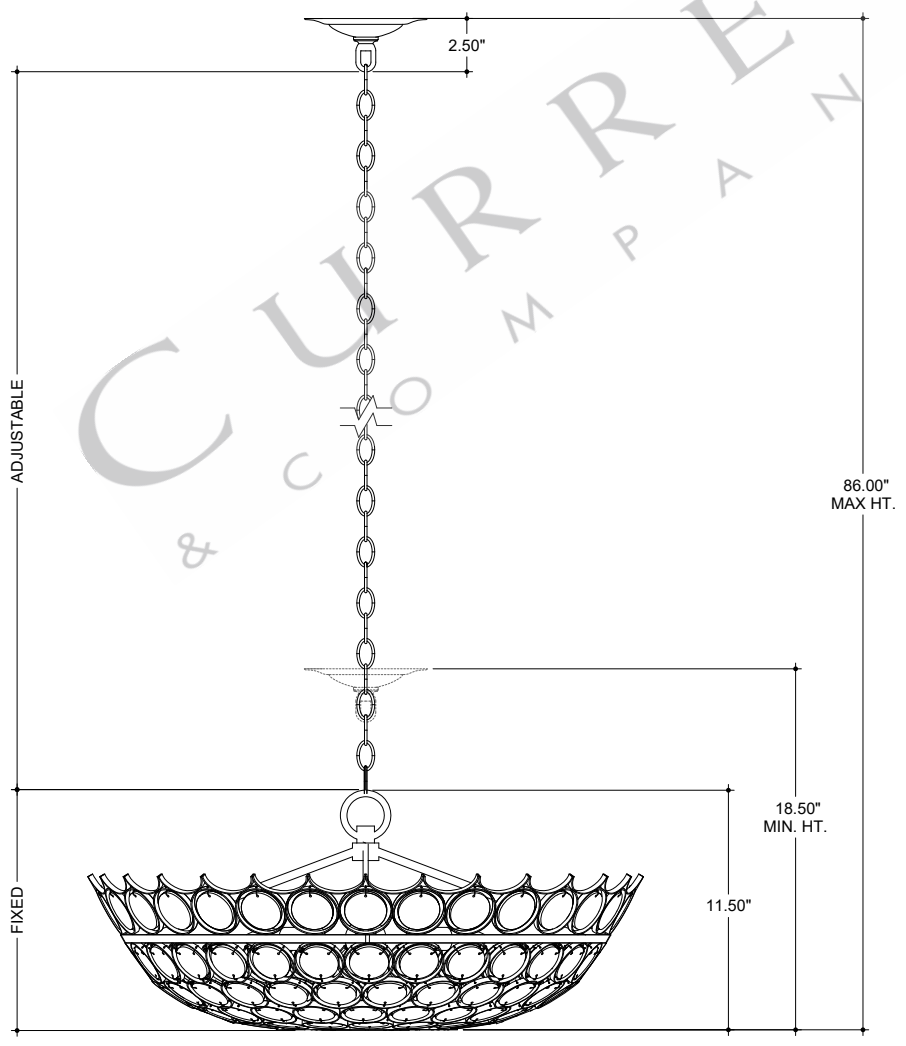

25.75" DIA. BODY
 6.00" DIA. CANOPY
 1.00" H X 4.25" W
 CROSS BAR

TOP VIEW

CANOPY DETAIL

FRONT VIEW

9000-0991

ALL WORK © 2022 CURREY & COMPANY