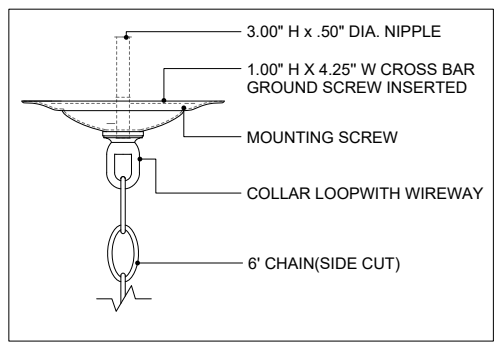

25.75" DIA. BODY
 6.00" DIA. CANOPY
 1.00" H X 4.25" W
 CROSS BAR

TOP VIEW

CANOPY DETAIL

FRONT VIEW

9000-0991

ALL WORK © 2022 CURREY & COMPANY