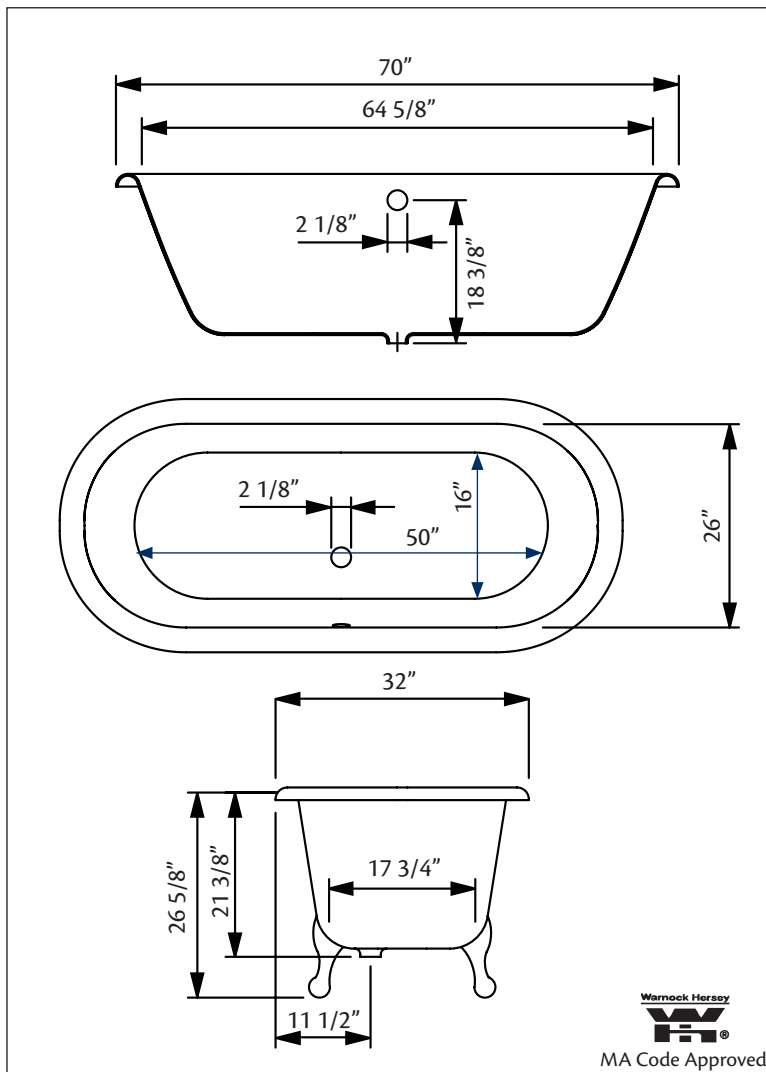

2160 CARLTON Cast Iron Bath with flat area on rim

Cheviot Products' cast iron bathtubs are handmade in Europe with the finest materials. Fired with a thick coating of AA grade titanium-based enamel for unparalleled hardness and non-porosity, the extremely durable surface is easy to clean and resistant to stains, bacteria, and other microbes. Cast iron also keeps your bath warm for the longest possible time.

Model 2161 Shown

70" x 32" Wide x 26" Tall

302 lbs, 63 gallons

Colours: White, Custom Colour Exterior

Feet: Brass Plated, Brushed Nickel, Chrome Plated, Polished Nickel, White Coated, Antique Bronze

Related Products:

5127 Tub Filler With Hand Shower

5106 Tub Filler With Hand Shower

3411 Water Supply Lines

2222 Waste & Overflow

Note: Rough-in dimensions may vary +/- 1/2" and are subject to change. No responsibility is assumed by Cheviot Products Inc. One Year Limited Warranty against manufacturer's defects.