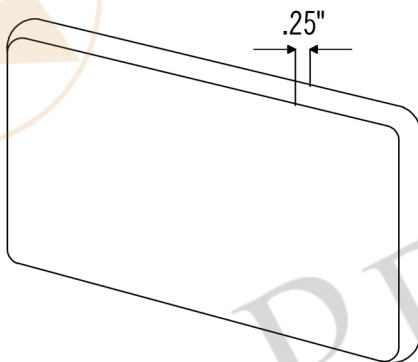

PREMIER
COPPER PRODUCTS

MODEL NUMBER: T36DBH_PKG4

Description: 3" x 6" Hammered Copper Package

Dimensions: 3" x 6"

Quantity: 4 Tiles Total

Finish: Oil Rubbed Bronze

TILE DETAILS (Model # T36DBH)

* Outer Dimension: 3" x 6"

* Finish: Oil Rubbed Bronze

THIS PRODUCT IS HAND CRAFTED, SMALL VARIANCES IN COLOR AND SIZE MAY OCCUR.
PREMIER COPPER PRODUCTS DOES NOT SUGGEST CUTTING THE TILES.