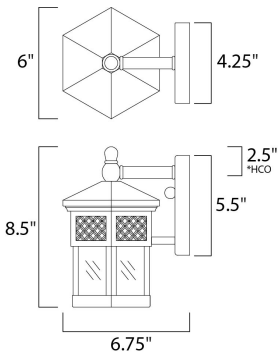

PRODUCT DESCRIPTION

Scottsdale is a traditional, Mediterranean style collection from Maxim Lighting International in Country Forge finish with Seedy glass.

MEASUREMENTS

DIMENSION : 6" W x 8.5" H x 6.75" Ext
BACK PLATE : 4.25" W x 5.5" H x 2.5" HCO
HANGING WEIGHT : 3.35 lb

LAMPING

INPUT VOLTAGE : 120V
BULB : 1 x 60W Incandescent E26 Medium , 60W Total
BULB INCLUDED : (Not Included)
DIMMABLE : Yes

FINISHES OPTION

Country Forge

GLASS

Seedy CD

MATERIAL

Steel, Glass

RATINGS

cETLus
Wet Location

ADDITIONAL

OPERATING TEMPERATURE:
-20°C (-4°F), 40°C (104°F)

Always consult a qualified electrician before installing any lighting product.