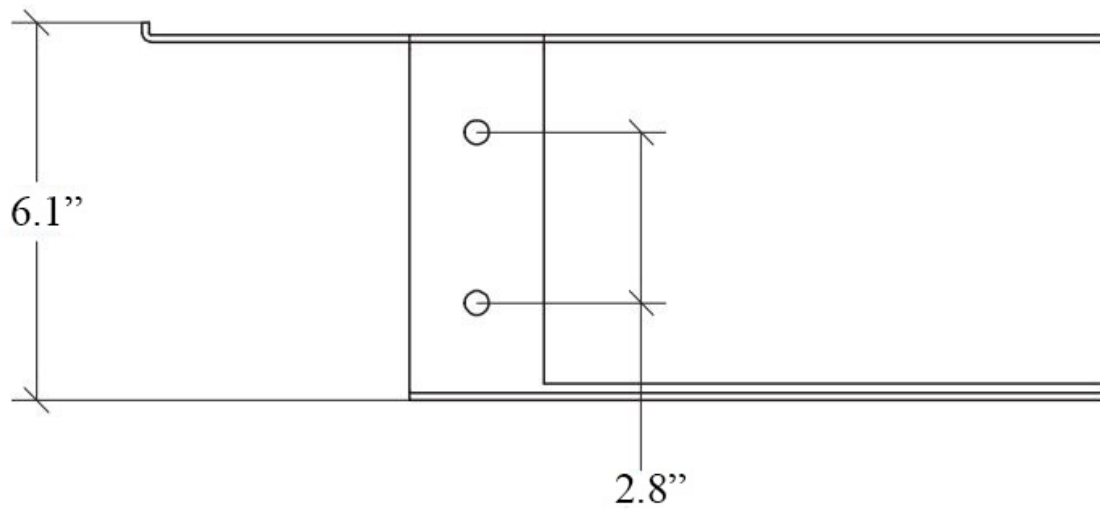

# Product Specs Sheets

Collection  
Piega

Model |  
Piega 5136

Dimensions Metric

1 inch = 2.54 cm  
1 inch = 25.4 mm

**WS**<sup>®</sup>  
BATH  
COLLECTIONS

1051 Lea Drive - Collegeville, PA 19426  
Tel. 215 513 9400 - Fax 610 831 0215  
[www.ws bathcollections.com](http://www.ws bathcollections.com) - [info@ws bathcollections.com](mailto:info@ws bathcollections.com)