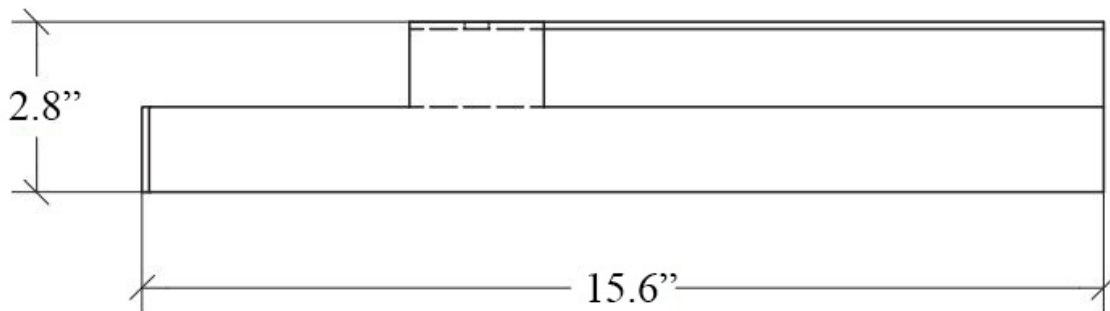

# Product Specs Sheets

Collection  
Piega

Model |  
Piega 5136

Dimensions Metric

1 inch = 2.54 cm  
1 inch = 25.4 mm

**WS**<sup>®</sup>  
BATH  
COLLECTIONS

1051 Lea Drive - Collegeville, PA 19426  
Tel. 215 513 9400 - Fax 610 831 0215  
[www.ws bathcollections.com](http://www.ws bathcollections.com) - [info@ws bathcollections.com](mailto:info@ws bathcollections.com)