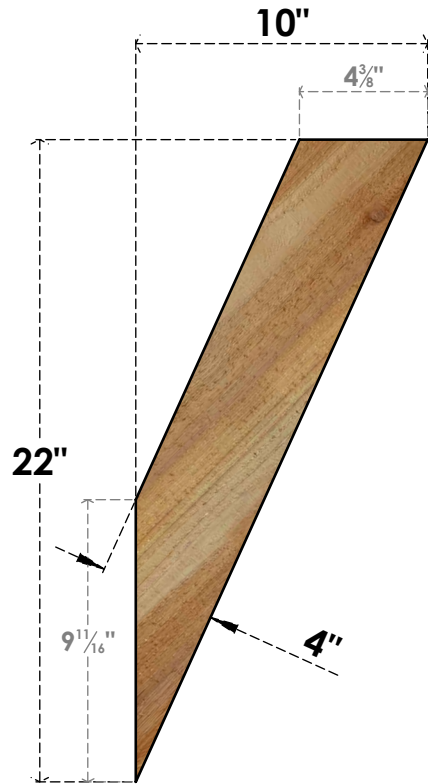

BRC04X10X22TRA00RWR

4"W X 10"D X 22"H TRADITIONAL ROUGH SAWN BRACE, WESTERN RED CEDAR

SIDE

FRONT

EKENA MILLWORK
2300 WEST MAIN ST.
CLARKSVILLE, TX 75426
TOLL FREE: 866-607-0453
WWW.EKENAMILLWORK.COM

NOTES

1. INSTALLATION TO BE COMPLETED IN ACCORDANCE WITH MANUFACTURER'S SPECIFICATIONS.
2. DRAWING MAY NOT BE TO SCALE
3. THIS DRAWING IS INTENDED FOR DESIGN AND PLANNING PURPOSES ONLY.
4. ALL INFORMATION CONTAINED HEREIN WAS CURRENT AT THE TIME OF DEVELOPMENT BUT MUST BE REVIEWED AND APPROVED BY THE PRODUCT MANUFACTURER TO BE CONSIDERED ACCURATE.
5. PRODUCTS ARE NOT KILN DRIED. THIS ITEM IS UNIQUE AND WILL CONTAIN THE NATURAL VARIATIONS THAT THE WOOD SPECIES OFFERS. THIS MAY RESULT IN VARIATIONS UP TO 1/4"