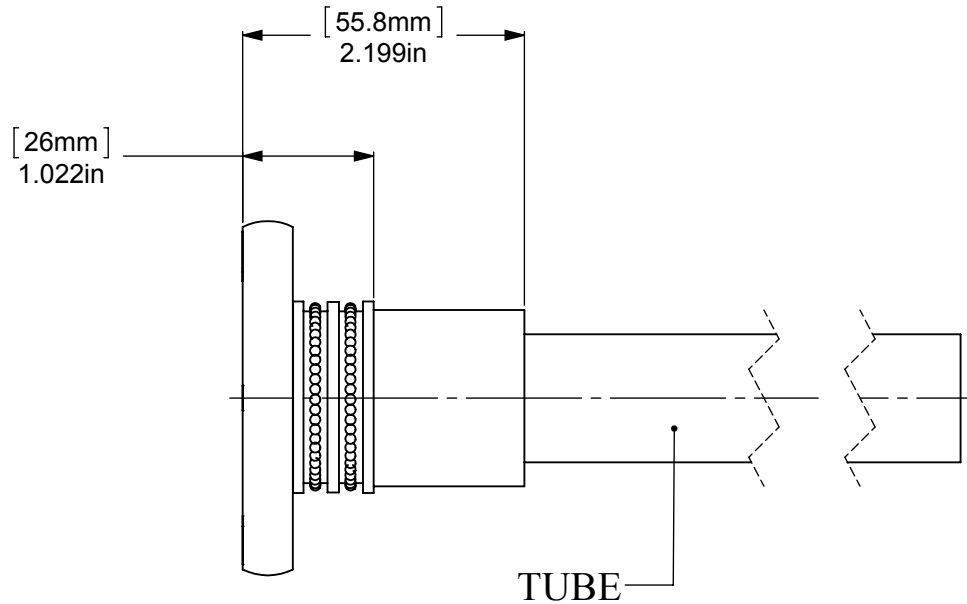

ITEM NO.	PART NUMBER	DESCRIPTION	QTY.
1	BPRD	BASE	1
2	RGDT	CONNECTOR	1
3	BLRDSR-1.375	HUB	1

TUBE

NOTE:
1. UNIT IS IN INCHES

UNLESS OTHERWISE STATED

.X	±.3mm
.XX	±.15mm
.XXX	±.008mm

COPYRIGHT © Allied Brass 2016

DRAWN	2-16-2016	I.M
CHECKED	2-16-2016	P.D
APPROVED	2-16-2016	R.A

MATERIAL:	BRASS
DESCRIPTION:	Shower Curtain Escutcheon

FINISH	TBD
QUANTITY	TBD
DRAWING No.	REV
1099D	0
SCALE	1:1.5
SHEET: 01	A4