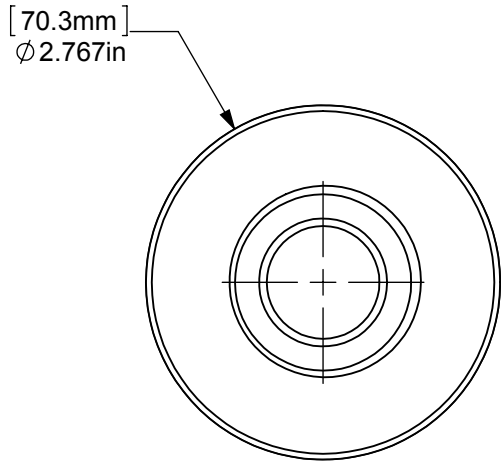

ITEM NO.	PART NUMBER	DESCRIPTION	QTY.
1	BPRD	BASE	1
2	RGDT	CONNECTOR	1
3	BLRDSR-1.375	HUB	1

TUBE

NOTE:
1. UNIT IS IN INCHES

UNLESS OTHERWISE STATED

.X	±.3mm
.XX	±.15mm
.XXX	±.008mm

COPYRIGHT © Allied Brass 2016

DRAWN	2-16-2016	I.M
CHECKED	2-16-2016	P.D
APPROVED	2-16-2016	R.A

MATERIAL:	BRASS
DESCRIPTION:	Shower Curtain Escutcheon

FINISH	TBD
QUANTITY	TBD
DRAWING No.	REV
1099D	0
SCALE	1:1.5
SHEET: 01	A4