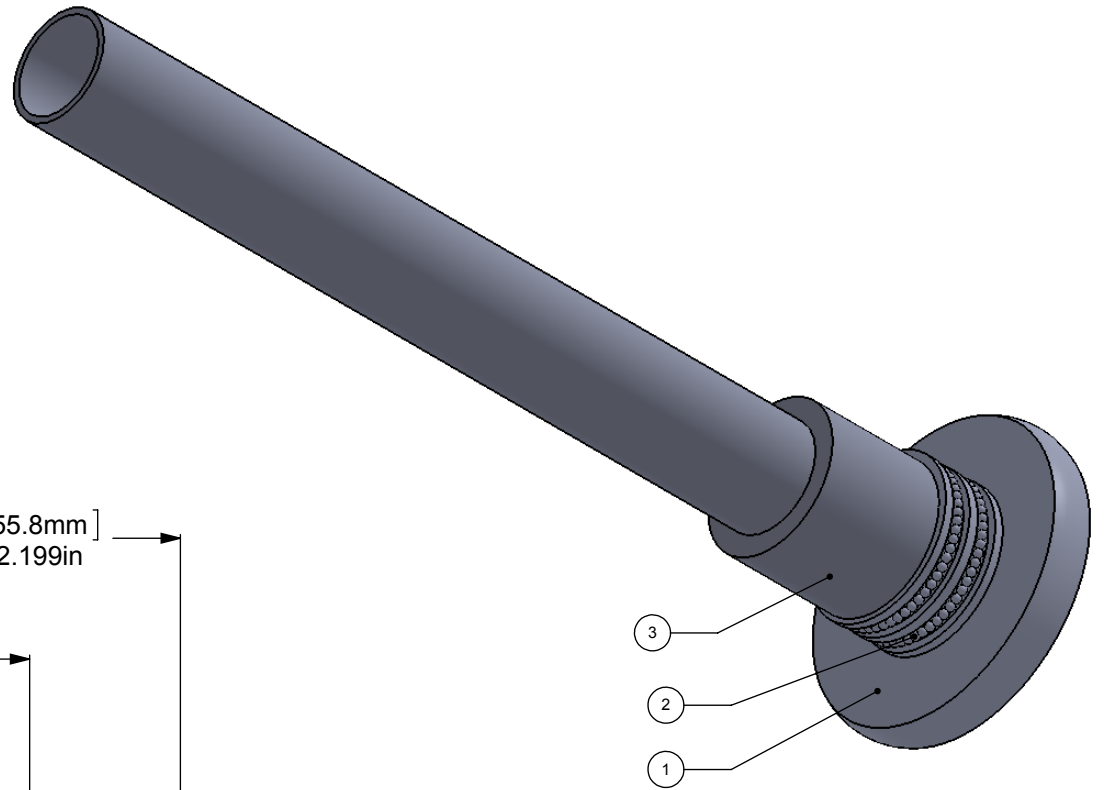

ITEM NO.	PART NUMBER	DESCRIPTION	QTY.
1	BPRD	BASE	1
2	RGDT	CONNECTOR	1
3	BLRDSR-1.375	HUB	1

TUBE

NOTE:
1. UNIT IS IN INCHES

UNLESS OTHERWISE STATED

.X	±.3mm
.XX	±.15mm
.XXX	±.008mm

COPYRIGHT © Allied Brass 2016

DRAWN	2-16-2016	I.M
CHECKED	2-16-2016	P.D
APPROVED	2-16-2016	R.A

MATERIAL:	BRASS
DESCRIPTION:	Shower Curtain Escutcheon

FINISH	TBD
QUANTITY	TBD
DRAWING No.	REV
1099D	0
SCALE	1:1.5
SHEET: 01	A4