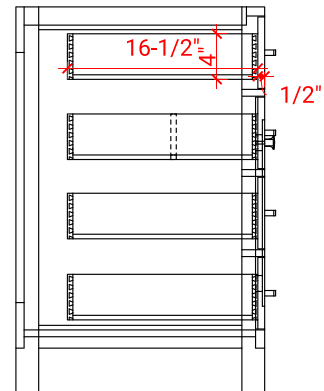

BRISTOL 60" SINGLE SINK BASE CABINET

ARIEL

H060S

BASE CABINET DIMENSIONS

60" W x 21.5" D x 33.5" H

FEATURES

- Solid wood frame with engineered wood panels
- Dovetail drawers and joints
- Soft closing doors & drawers

HARDWARE FINISHES

Brushed Nickel   Satin Brass   Matte Black   Polished Chrome

AVAILABLE COLORS

White   Grey

PLAN VIEW