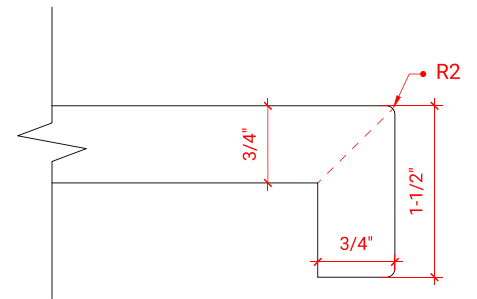

BRISTOL 60" SINGLE SINK BASE CABINET

ARIEL

H060S

BASE CABINET DIMENSIONS

60" W x 21.5" D x 33.5" H

FEATURES

- Solid wood frame with engineered wood panels
- Dovetail drawers and joints
- Soft closing doors & drawers

60.25" W x 22" D x 1.5" H

COUNTERTOP OPTIONS

Carrara White Quartz
CQ-060S-OVL-CT

FEATURES

- Solid countertop with mitered edges & seams
- Undermount white oval sink
- Pre-drilled for 8" widespread faucet

INCLUDED

- Countertop
- Matching Backsplash
- Oval Sink

COUNTERTOP PLAN VIEW

EDGE SIDE VIEW

THREE DIMENSIONAL COUNTERTOP VIEW