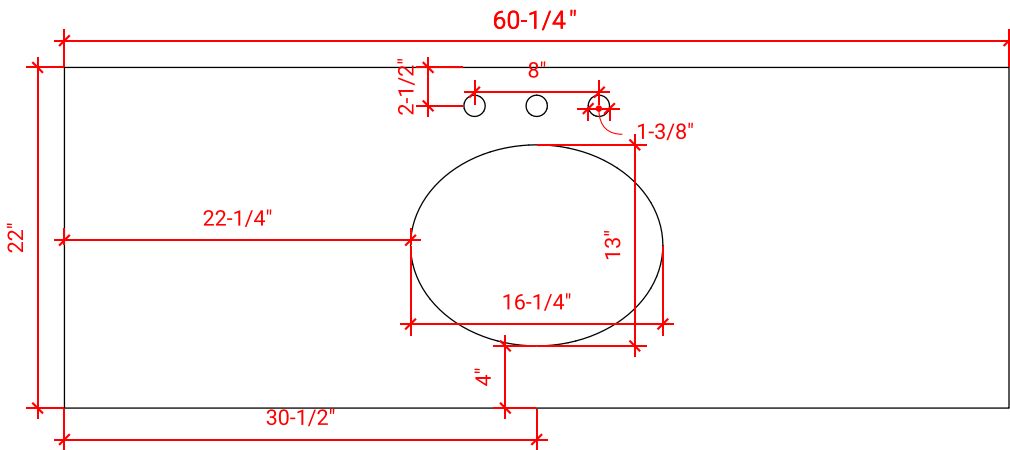

BRISTOL 60" SINGLE SINK BASE CABINET

ARIEL

H060S

BASE CABINET DIMENSIONS

60" W x 21.5" D x 33.5" H

FEATURES

- Solid wood frame with engineered wood panels
- Dovetail drawers and joints
- Soft closing doors & drawers

60.25" W x 22" D x 1.5" H

COUNTERTOP OPTIONS

Carrara White Quartz
CQ-060S-OVL-CT

FEATURES

- Solid countertop with mitered edges & seams
- Undermount white oval sink
- Pre-drilled for 8" widespread faucet

INCLUDED

- Countertop
- Matching Backsplash
- Oval Sink

COUNTERTOP PLAN VIEW

EDGE SIDE VIEW

THREE DIMENSIONAL COUNTERTOP VIEW