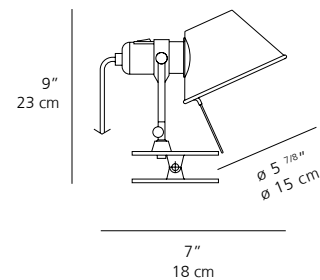

adjustable direct and indirect

LIGHT SOURCE

LED
10W 3000K >80CRI
or
LED, CFL, INC
max 100W E26/A19

DIMMING FEATURE

dimmer switch incorporated in lampholder
(LED version)
on/off switch incorporated in lampholder
(INC version)