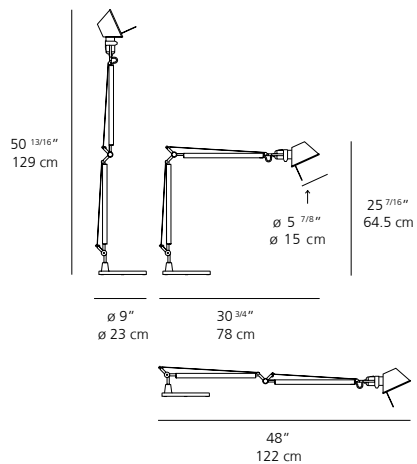

Base   Clamp   Bracket   Inset pivot

TOLOMEO TW

EMISSION

adjustable direct

LIGHT SOURCE

LED

12W 2300 - 3000K >80 CRI

DIMMING FEATURE

on/off dimmer switch

aluminum

CERTIFICATIONS

c.UL.us listed