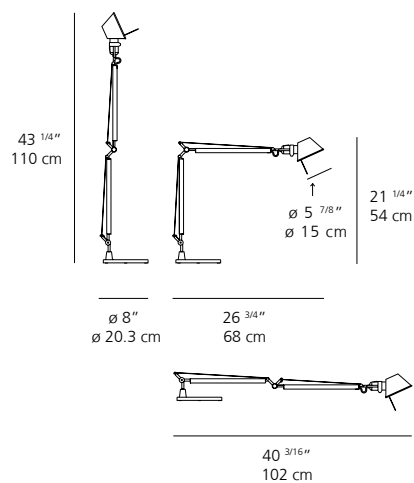

adjustable direct

LIGHT SOURCE

LED
10W 3000K >80 CRI
or
LED
12W 3000K >80 CRI
or
LED, CFL, INC
100W E26/A19

DIMMING FEATURE

dimmer switch located on head for LED version
on/off switch located on head for E26 socket version