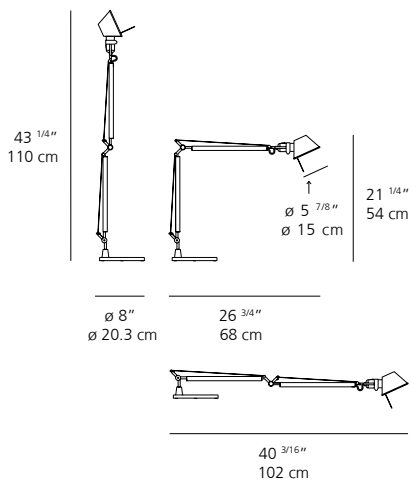

MOTION SENSOR

TOLOMEO MINI WITH MOTION SENSOR

EMISSION
adjustable direct

LIGHT SOURCE
LED
12W 3000K >80 CRI

DIMMING FEATURE
on/off dimmer switch

aluminum

CERTIFICATIONS
c.UL.us listed

TOLOMEO WITH MOTION SENSOR

EMISSION
adjustable direct

LIGHT SOURCE
LED
12W 3000K >80 CRI

DIMMING FEATURE
on/off dimmer switch