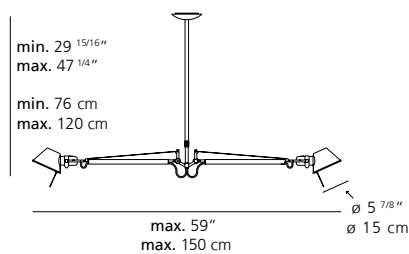

TOLOMEO SUSPENSION

TOLOMEO DOUBLE SHADE

EMISSION

adjustable direct and indirect lighting

LIGHT SOURCE

LED, CFL, INC
max 2x100W E26/A19

DIMMING FEATURE

on/off switch

■ aluminum

CERTIFICATIONS

c.UL.us listed

TOLOMEO OFF CENTER

EMISSION

adjustable directional

LIGHT SOURCE

LED, CFL, INC
max 100W E26/A19