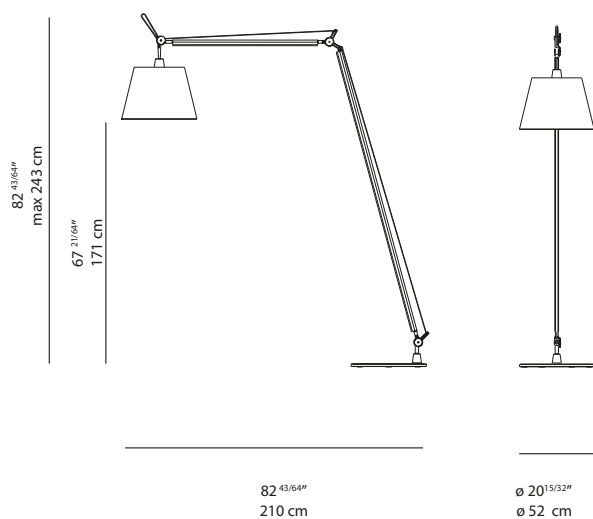

EMISSION

adjustable direct and indirect diffused

LIGHT SOURCE

LED

20W 3000K >80CRI

DIMMING FEATURE

dimmer on cord

☐ aluminum/white