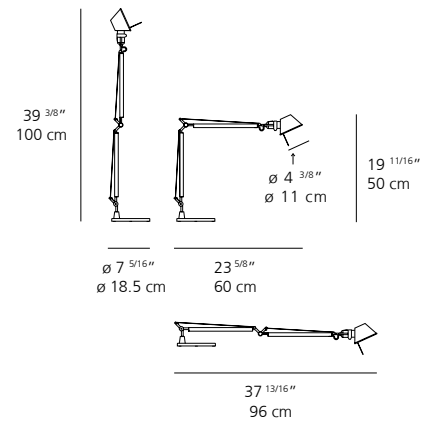

DIMMING FEATURE

on/off dimmer switch on cord

- aluminum
- anthracite grey

CERTIFICATIONS

c.UL.us listed