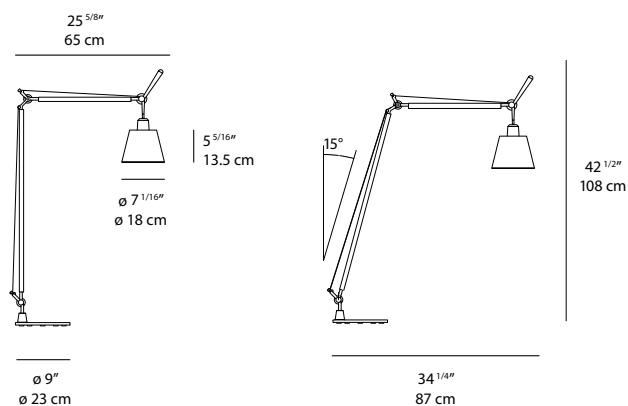

DIMMING FEATURE

on/off switch

- aluminum/parchment
- aluminum/fiber

CERTIFICATIONS

c.UL.us listed