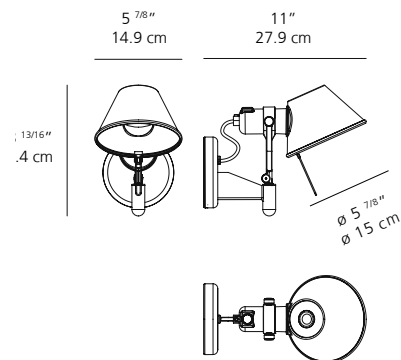

c.UL.us listed

TOLOMEO WALL SPOT

EMISSION

adjustable direct and indirect

LIGHT SOURCE

LED
 10W 3000K >80CRI
 or
 LED, INC
 max 75W E26/A19

DIMMING FEATURE

E12 version available with on/off switch located on mounting plate or without switch
 LED version available w/dimmer switch located on mounting plate or without switch