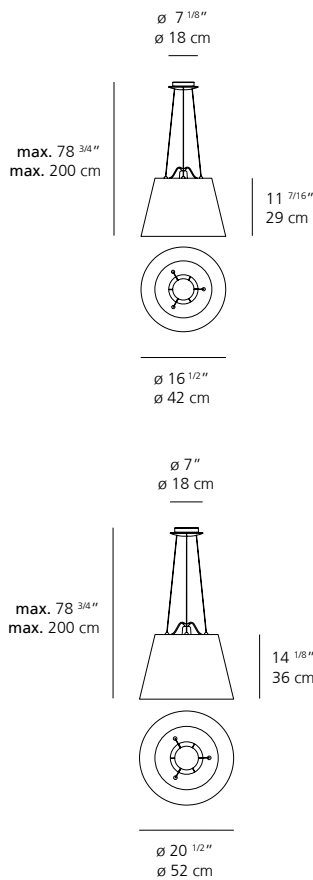

TOLOMEO MEGA SUSPENSION

EMISSION

direct and diffused

LIGHT SOURCE

LED, CFL, INC
max 150W E26/A19

DIMMING FEATURE

dimmable

- aluminum/parchment
- aluminum/fiber
- aluminum/black