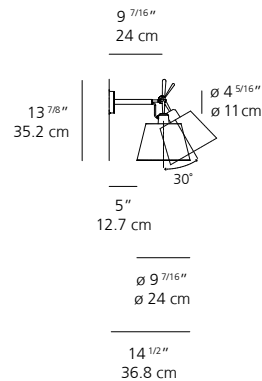

DIMMING FEATURE

on/off switch on lampholder

- aluminum/parchment
- aluminum/fiber

CERTIFICATIONS

c.UL.us listed