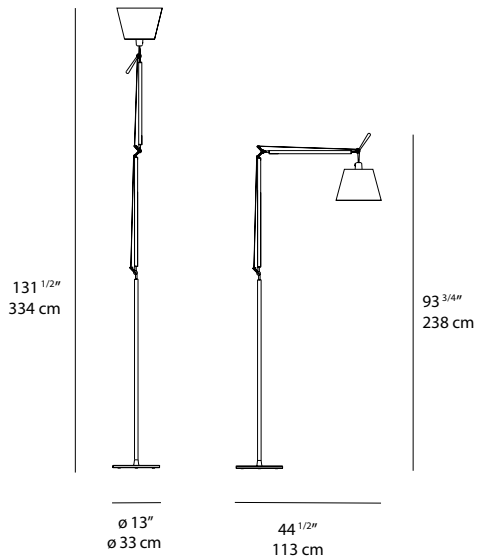

LED
31W 3000K >80CRI
or
LED, CFL, INC
max 100W E26/A19

DIMMING FEATURE

dimmer on cord

- aluminum/parchment
- aluminum/fiber
- aluminum/black
- black/black

CERTIFICATIONS

c.UL.us listed

TOLOMEO OFF CENTER SUSPENSION