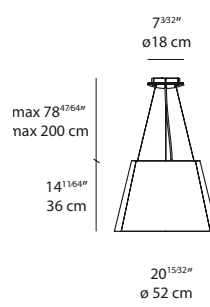

DIMMING FEATURE

dimmer

- aluminum/white
- aluminum/black

CERTIFICATIONS

c.UL.us listed