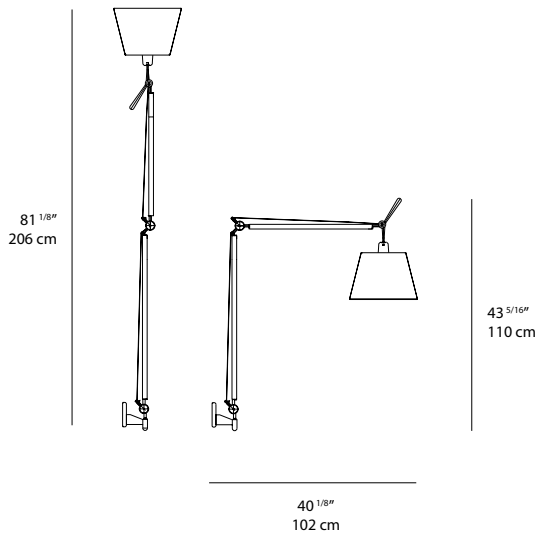

LED

31W 3000K >80CRI

or

LED, CFL, INC

max 100W E26/A19

DIMMING FEATURE

dimmer on cord

aluminum/parchment