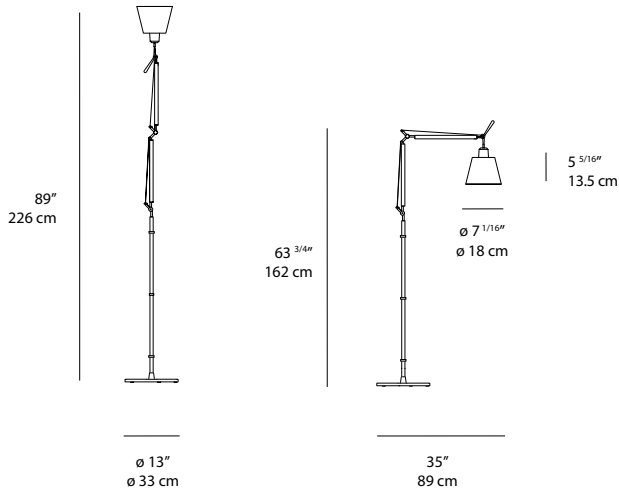

Base   Clamp   Bracket   Inset pivot

TOLOMEO SHADE FLOOR

EMISSION

adjustable direct and diffused

LIGHT SOURCE

LED, CFL, INC
max 75W E26/A19

DIMMING FEATURE

on/off switch

- aluminum/parchment
- aluminum/fiber

CERTIFICATIONS

c.UL.us listed