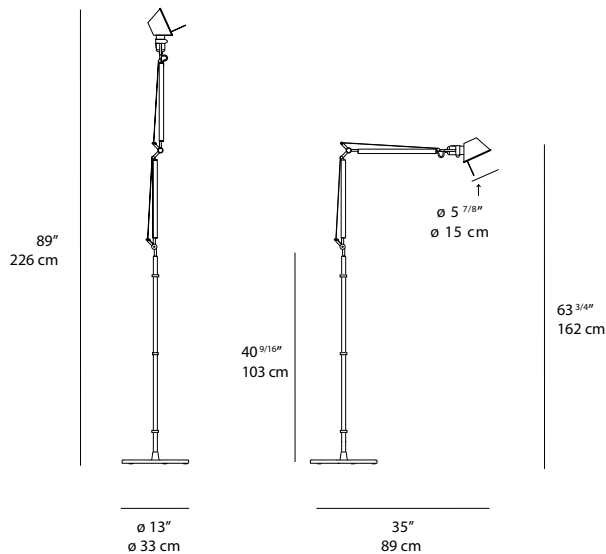

TOLOMEO FLOOR

EMISSION

adjustable direct

LIGHT SOURCE

LED
10W 3000K >80 CRI
or
LED
12W 3000K >80 CRI
or
LED, CFL, INC
max 100W E26/A19

DIMMING FEATURE

dimmer switch located on head for LED version
on/off switch located on head for E26 socket version

■ aluminum

CERTIFICATIONS

c.UL.us listed

TOLOMEO READING FLOOR

EMISSION

adjustable direct

LIGHT SOURCE

LED
10W 3000K >80CRI
or
LED, CFL, INC
max 75W E26/A19

DIMMING FEATURE

dimmer switch located on head (LED version)
on/off switch located on head (E26 socket version)