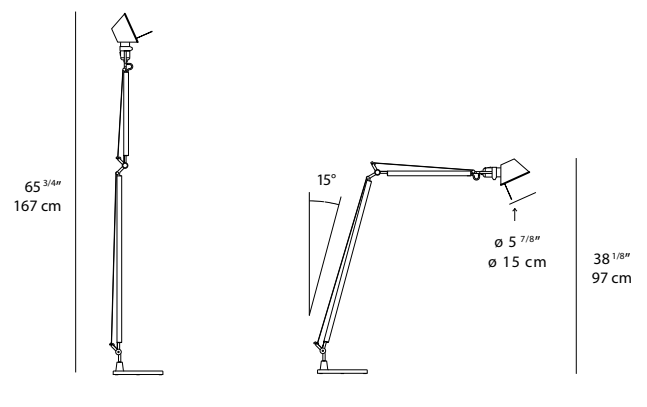

■ aluminum
■ black (E26 socket only)

CERTIFICATIONS

c.UL.us listed