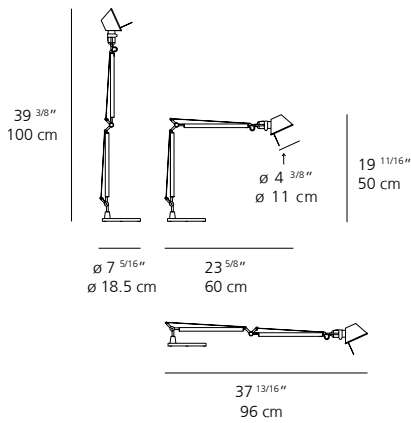

TOLOMEO MIDI TW

EMISSION

adjustable direct

LIGHT SOURCE

LED

12W 2300 - 3000K >80 CRI

DIMMING FEATURE

on/off dimmer switch

■ aluminum

CERTIFICATIONS

c.UL.us listed

TOLOMEO MINI TW

EMISSION

adjustable direct

LIGHT SOURCE

LED

12W 2300 - 3000K >80 CRI