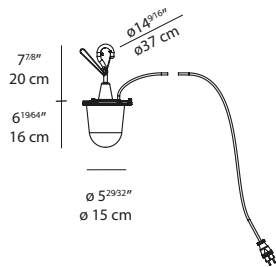

TOLOMEO OUTDOOR HOOK

EMISSION

adjustable direct and indirect diffused

LIGHT SOURCE

LED
20W 3000K >80CRI

DIMMING FEATURE

dimmer

CERTIFICATIONS