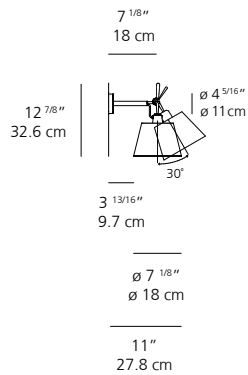

TOLOMEO SHADE WALL

TOLOMEO SHADE 7" WALL

EMISSION

adjustable direct and diffused

LIGHT SOURCE

LED, CFL, INC
max 60W E26/A19

DIMMING FEATURE

on/off switch on lampholder