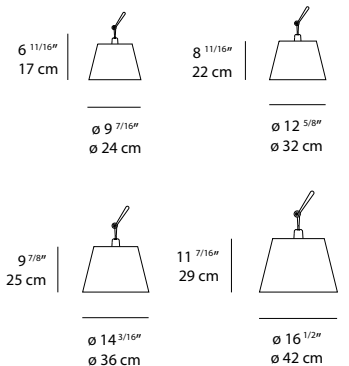

CERTIFICATIONS

c.UL.us listed

parchment

fiber

black