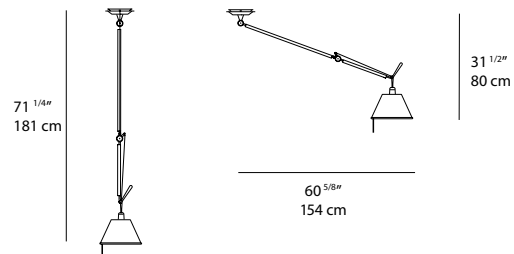

DIMMING FEATURE

dimmable

■ aluminum

CERTIFICATIONS

c.UL.us listed