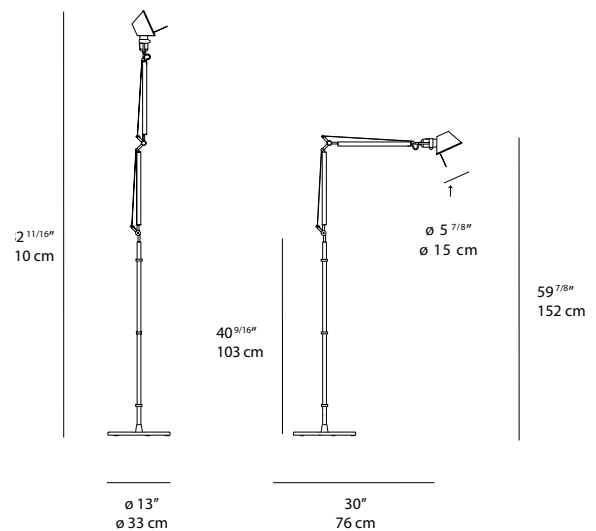

TOLOMEO MINI FLOOR

EMISSION

adjustable direct

LIGHT SOURCE

LED
10W 3000K >80 CRI
or
LED
12W 3000K >80 CRI
or
LED, CFL, INC
100W E26/A19

DIMMING FEATURE

dimmer switch located on head for LED version
on/off switch located on head for E26 socket version