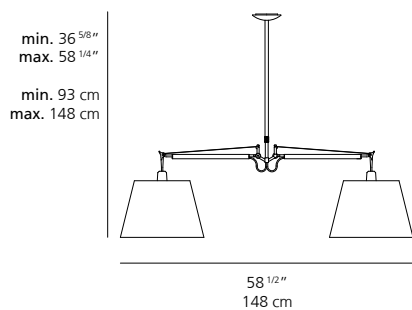

TOLOMEO DOUBLE SHADE SUSPENSION

TOLOMEO DOUBLE SHADE

EMISSION

adjustable direct and indirect diffused

LIGHT SOURCE

LED, CFL, INC
max 2x150W E26/A19

DIMMING FEATURE

dimmable