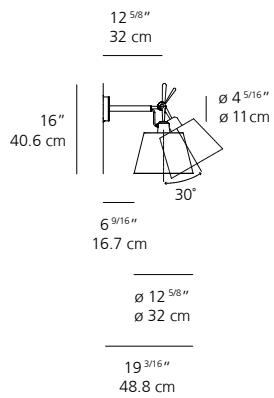

TOLOMEO SHADE 12" WALL

EMISSION

adjustable direct and diffused

LIGHT SOURCE

LED, CFL, INC
max 100W E26/A19

DIMMING FEATURE

on/off switch on lampholder

- aluminum/parchment
- aluminum/fiber

parchment

fiber

CERTIFICATIONS

c.UL.us listed