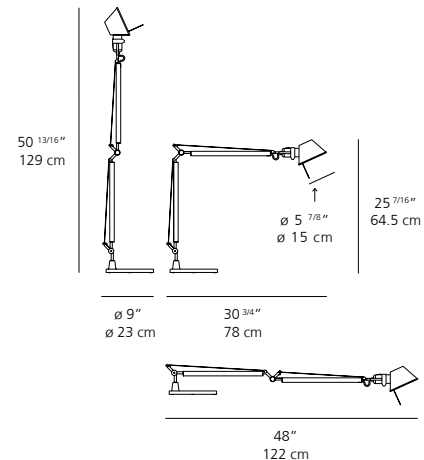

- aluminum
- black (E26 socket only)
- white (E26 socket only)

CERTIFICATIONS

c.UL.us listed