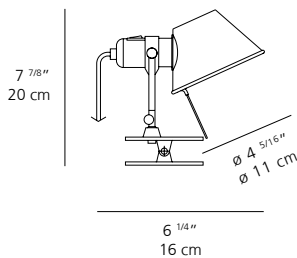

DIMMING FEATURE

dimmer switch incorporated in lampholder

■ aluminum

CERTIFICATIONS

c.UL.us listed

TOLOMEO CLIP

EMISSION

adjustable direct and indirect

LIGHT SOURCE

LED
10W 3000K >80CRI
or
LED, CFL, INC
max 100W E26/A19

DIMMING FEATURE

dimmer switch incorporated in lampholder
(LED version)
on/off switch incorporated in lampholder
(INC version)