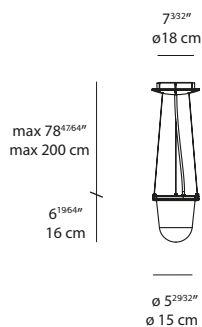

DIMMING FEATURE

dimmer

CERTIFICATIONS

c.UL.us listed