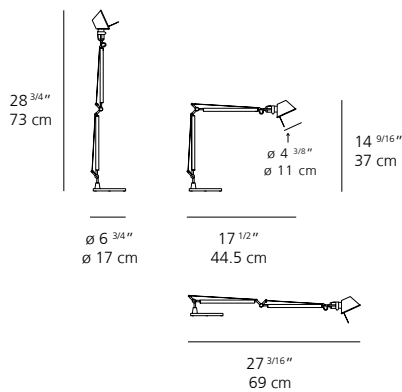

TABLE

TOLOMEO MICRO

EMISSION

adjustable direct

LIGHT SOURCE

LED
 10W 3000K >80 CRI
 or
 LED, INC
 max 60W E12/G16.5

DIMMING FEATURE

dimmer switch located on cord for LED version
 on/off switch located on cord for E12 socket version