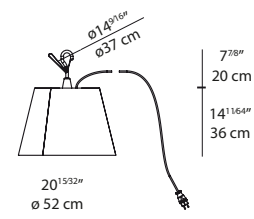

TOLOMEO OUTDOOR HOOK

EMISSION

adjustable direct and indirect diffused

LIGHT SOURCE

LED

20W 3000K >80CRI

DIMMING FEATURE

dimmer

90356
230 ci