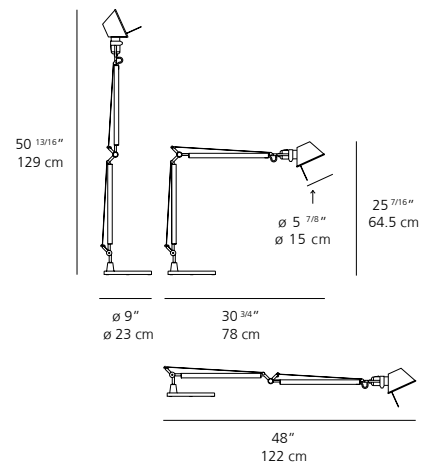

aluminum

CERTIFICATIONS
c.UL.us listed