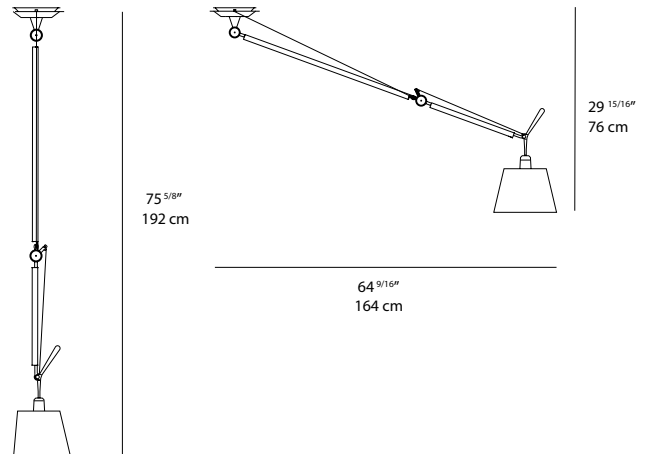

EMISSION

adjustable direct and indirect diffused

LIGHT SOURCE

LED
31W 3000K >80CRI
or
LED, CFL, INC
max 100W E26/A19

DIMMING FEATURE

dimmer on cord

- aluminum/parchment
- aluminum/fiber
- aluminum/black

CERTIFICATIONS