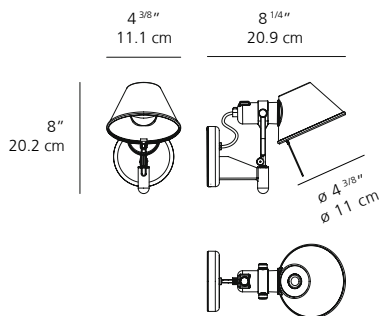

DIMMING FEATURE

E12 version available with on/off switch located on mounting plate or without switch
LED version available w/dimmer switch located on mounting plate or without switch

■ aluminum

CERTIFICATIONS

c.UL.us listed

TOLOMEO WALL SPOT

EMISSION

adjustable direct and indirect

LIGHT SOURCE

LED
10W 3000K >80CRI
or
LED, INC
max 75W E26/A19

DIMMING FEATURE

E12 version available with on/off switch located on mounting plate or without switch
LED version available w/dimmer switch located on mounting plate or without switch