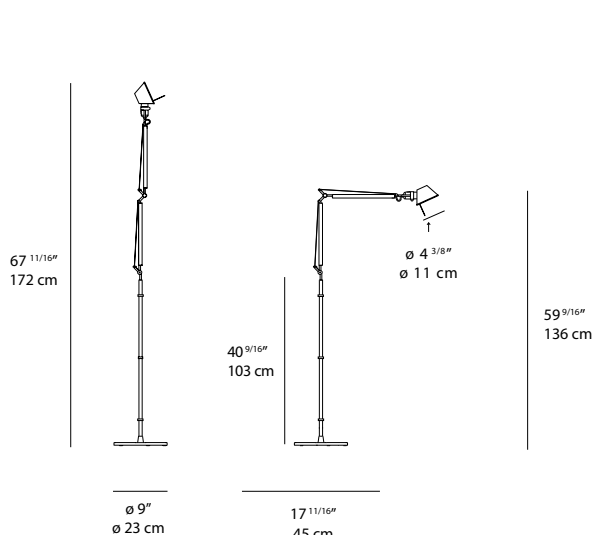

FLOOR

TOLOMEO MICRO FLOOR

EMISSION

adjustable direct

LIGHT SOURCE

LED
10W 3000K >80 CRI
or
LED, INC
max 60W E12/G16.5

DIMMING FEATURE

dimmer switch located on cord for LED version
on/off switch located on cord for E12 socket version

■ aluminum

CERTIFICATIONS

c.UL.us listed

TOLOMEO MINI FLOOR

EMISSION

adjustable direct

LIGHT SOURCE

LED
10W 3000K >80 CRI
or
LED
12W 3000K >80 CRI
or
LED, CFL, INC
100W E26/A19

DIMMING FEATURE

dimmer switch located on head for LED version
on/off switch located on head for E26 socket version