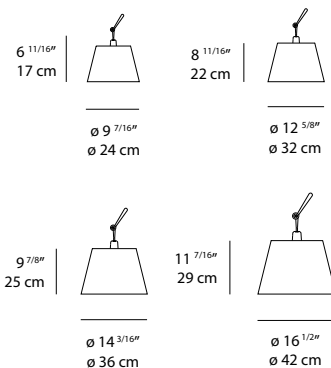

CERTIFICATIONS

c.UL.us listed

parchment

fiber

black