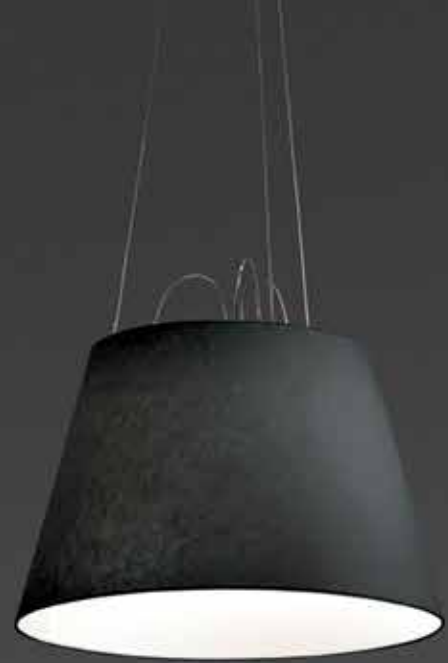

Artemide®

TOLOMEO

Michele de Lucchi, Giancarlo Fassina

I am
30

I am
an icon

I am
TOLOMEO

4 Size for the task light

Tolomeo Mini LED

Tolomeo Micro LED

Tolomeo Midi LED

Tolomeo LED

Tolomeo Mega Ceiling

Tolomeo with Shade

Tolomeo Mega Suspension

**a whole family
for each kind
of available space**

Tolomeo Mega Floor