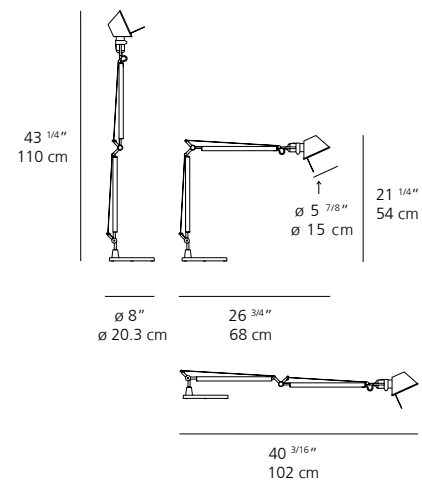

12W 2300 - 3000K >80 CRI

DIMMING FEATURE

on/off dimmer switch

■ aluminum

CERTIFICATIONS

c.UL.us listed

Base Clamp Bracket Inset pivot

TOLOMEO TW