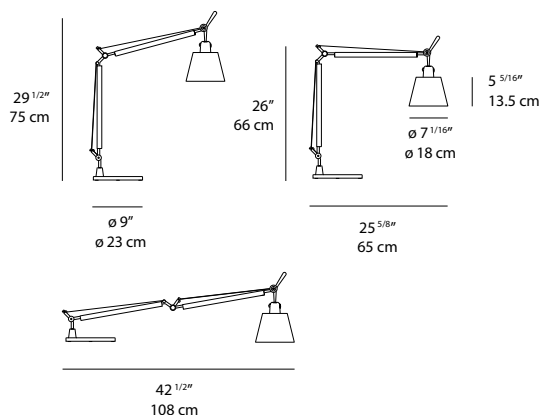

TOLOMEO SHADE

TOLOMEO SHADE TABLE

EMISSION

adjustable direct and diffused

LIGHT SOURCE

LED, CFL, INC
max 75W E26/A19

DIMMING FEATURE

on/off switch