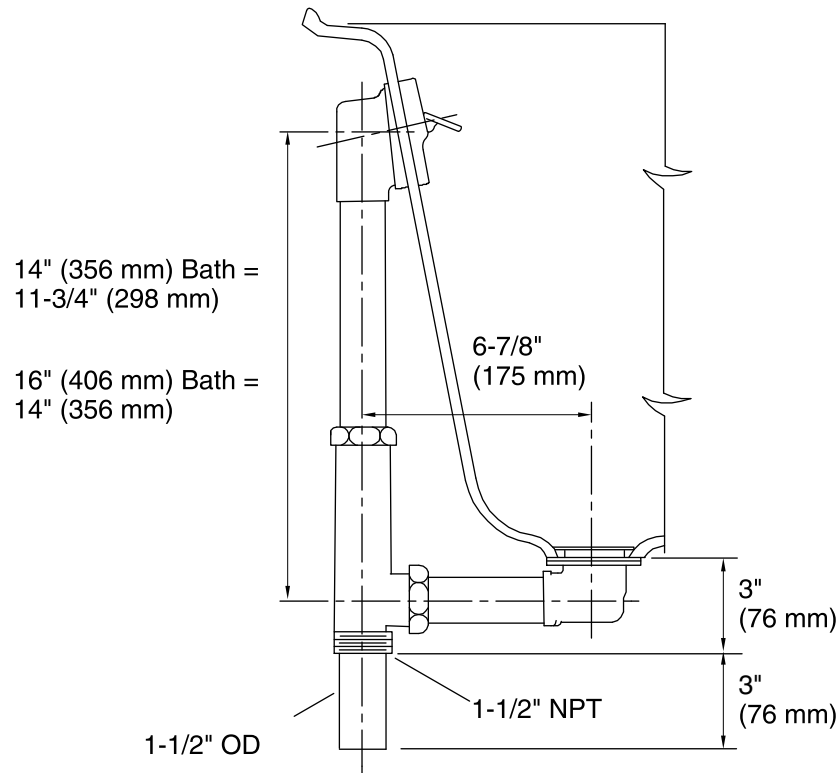

Features

- Adjustable trip lever pop-up drain.
- 1-1/2" connection.
- Removable grid strainer.

Material

- Brass tailpiece.
- 17-gauge brass construction.

Installation

- For 14" (356 mm) -16" (406 mm) deep bath installations.
- For through-the-floor installations.

Technical Information

All product dimensions are nominal.

Notes

Install this product according to the installation instructions.