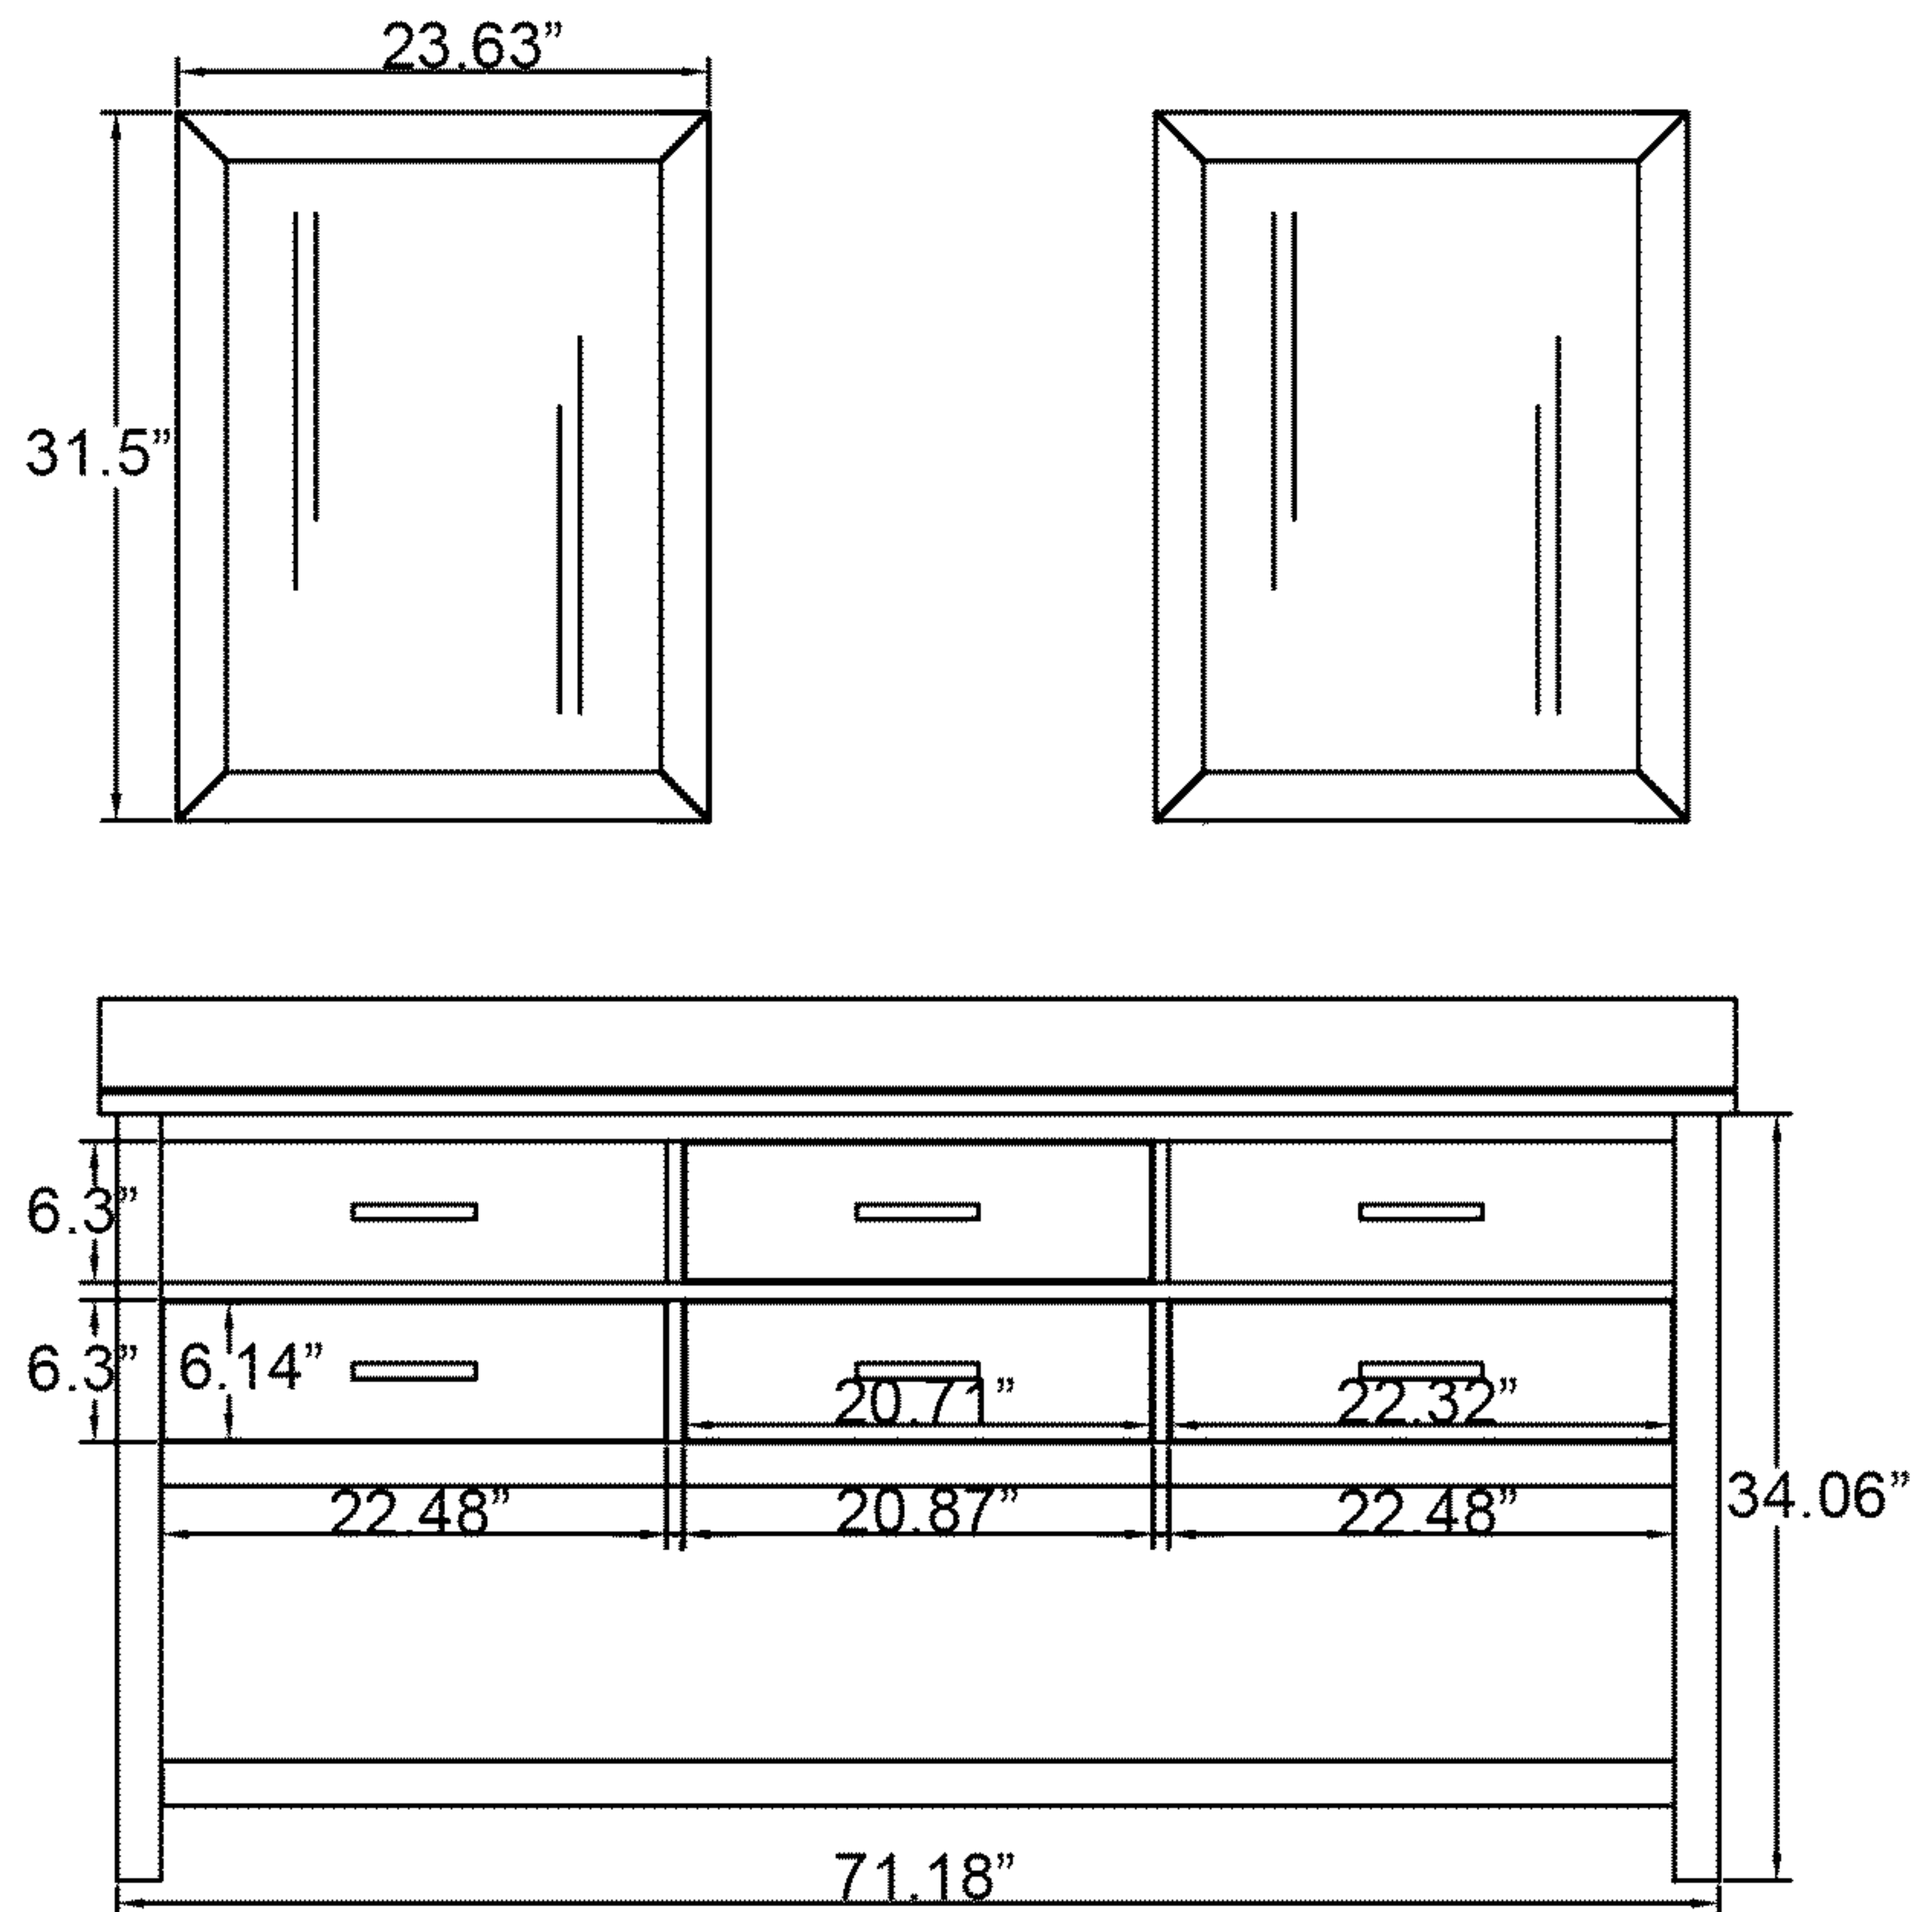

VIRTU USA Caroline Estate 72" MD-2272

- Check your product package for the "list of standard accessories" and make sure all the accessories in the list are included; if there is a defect/missing parts; please contact the local dealer immediately.
- DO NOT let anything sharp puncture, scrape, or scratch the cabinet surface.
- DO NOT leave any part of the cabinet under direct sunlight; it will cause partial aberrations in the cabinet color.
- DO NOT place hot items on the surface of cabinet directly; insulate with a cushion, if needed.
- DO NOT expose the surface of the cabinet to corrosive liquids, such as: alcohol, banana oil, gasoline, nail polish, acids, alkali, etc.