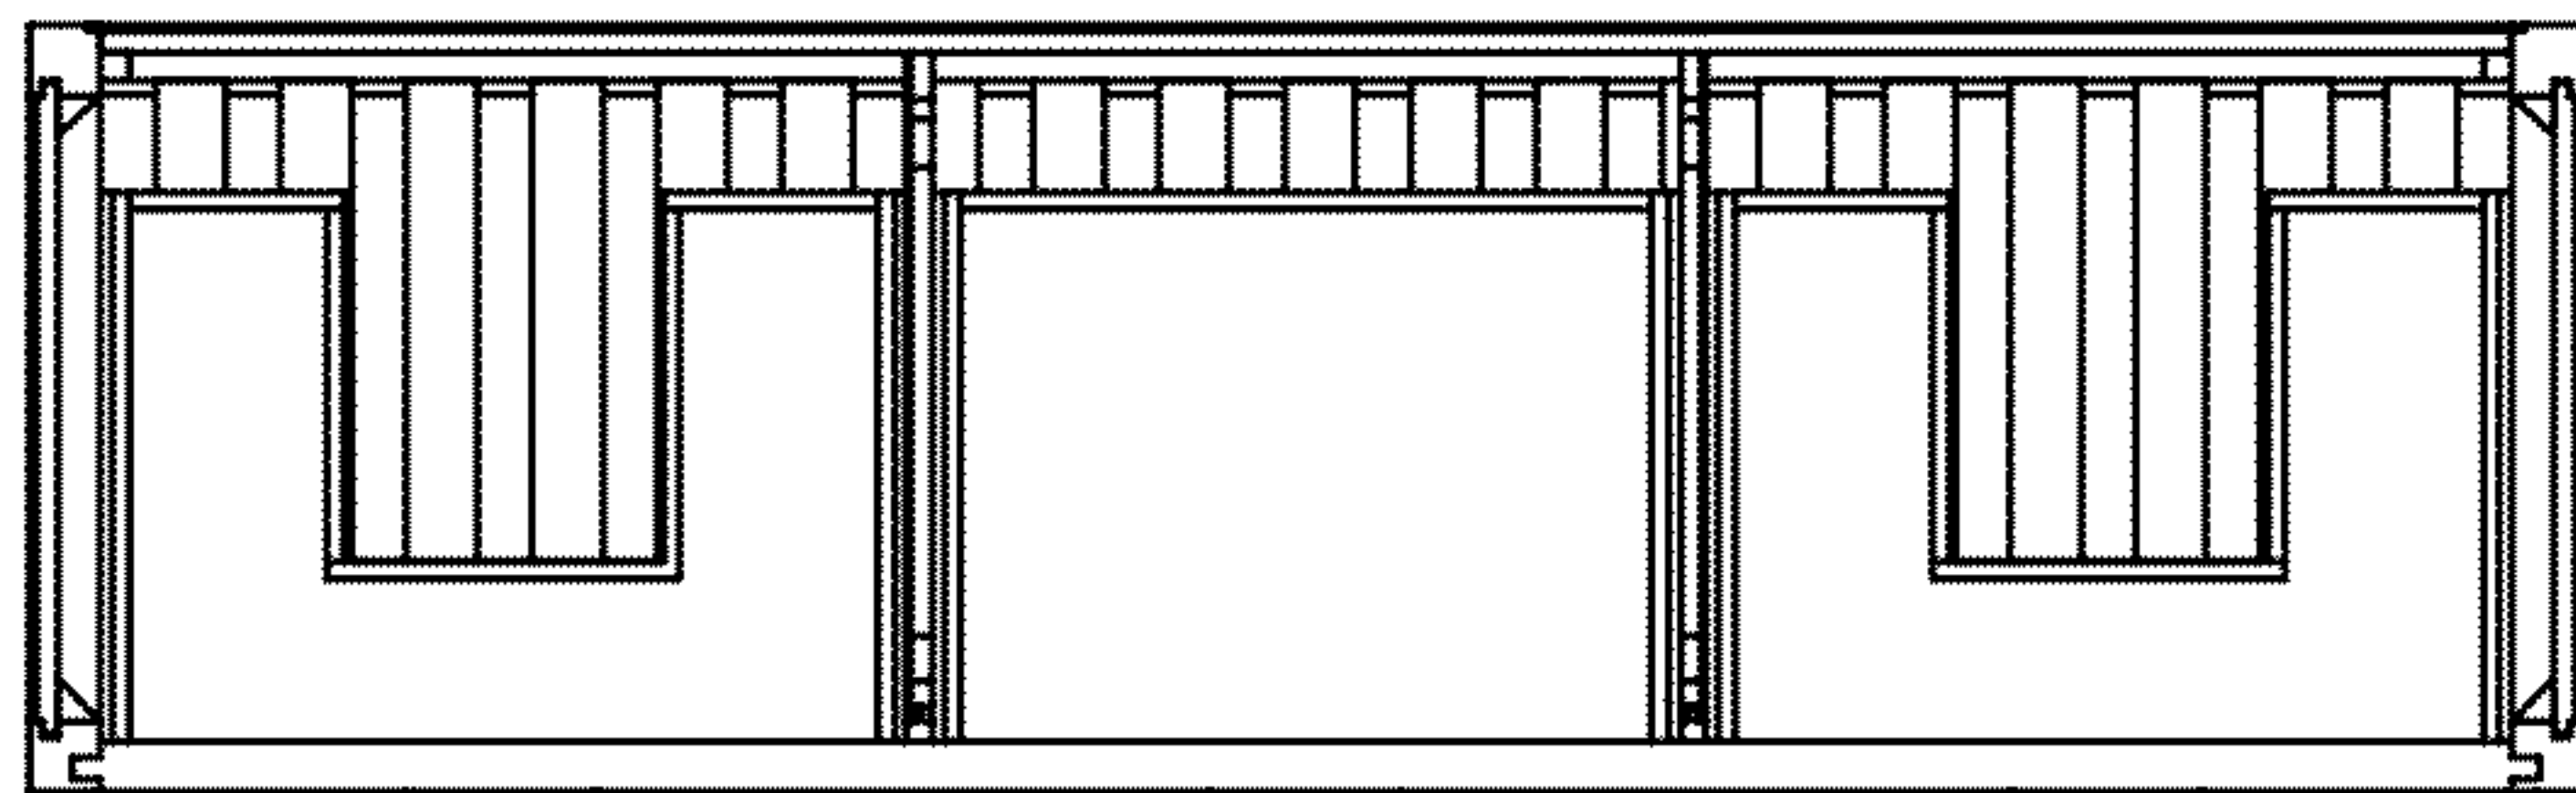

VIRTU USA Caroline Estate 72" MD-2272

- -Check your product package for the "list of standard accessories" and make sure all the accessories in the list are included; if there is a defect/missing parts; please contact the local dealer immediately.
- -DO NOT let anything sharp puncture, scrape, or scratch the cabinet surface.
- -DO NOT leave any part of the cabinet under direct sunlight; it will cause partial aberrations in the cabinet color.
- -DO NOT place hot items on the surface of cabinet directly; insulate with a cushion, if needed.
- -DO NOT expose the surface of the cabinet to corrosive liquids, such as: alcohol, banana oil, gasoline, nail polish, acids, alkali, etc.

Top View

Virtu USA vanities are hand-crafted and may vary with a minor manufacturing tolerance.

Natural stone characteristics are very subjective and may vary with natural veining, crystallization and lining.