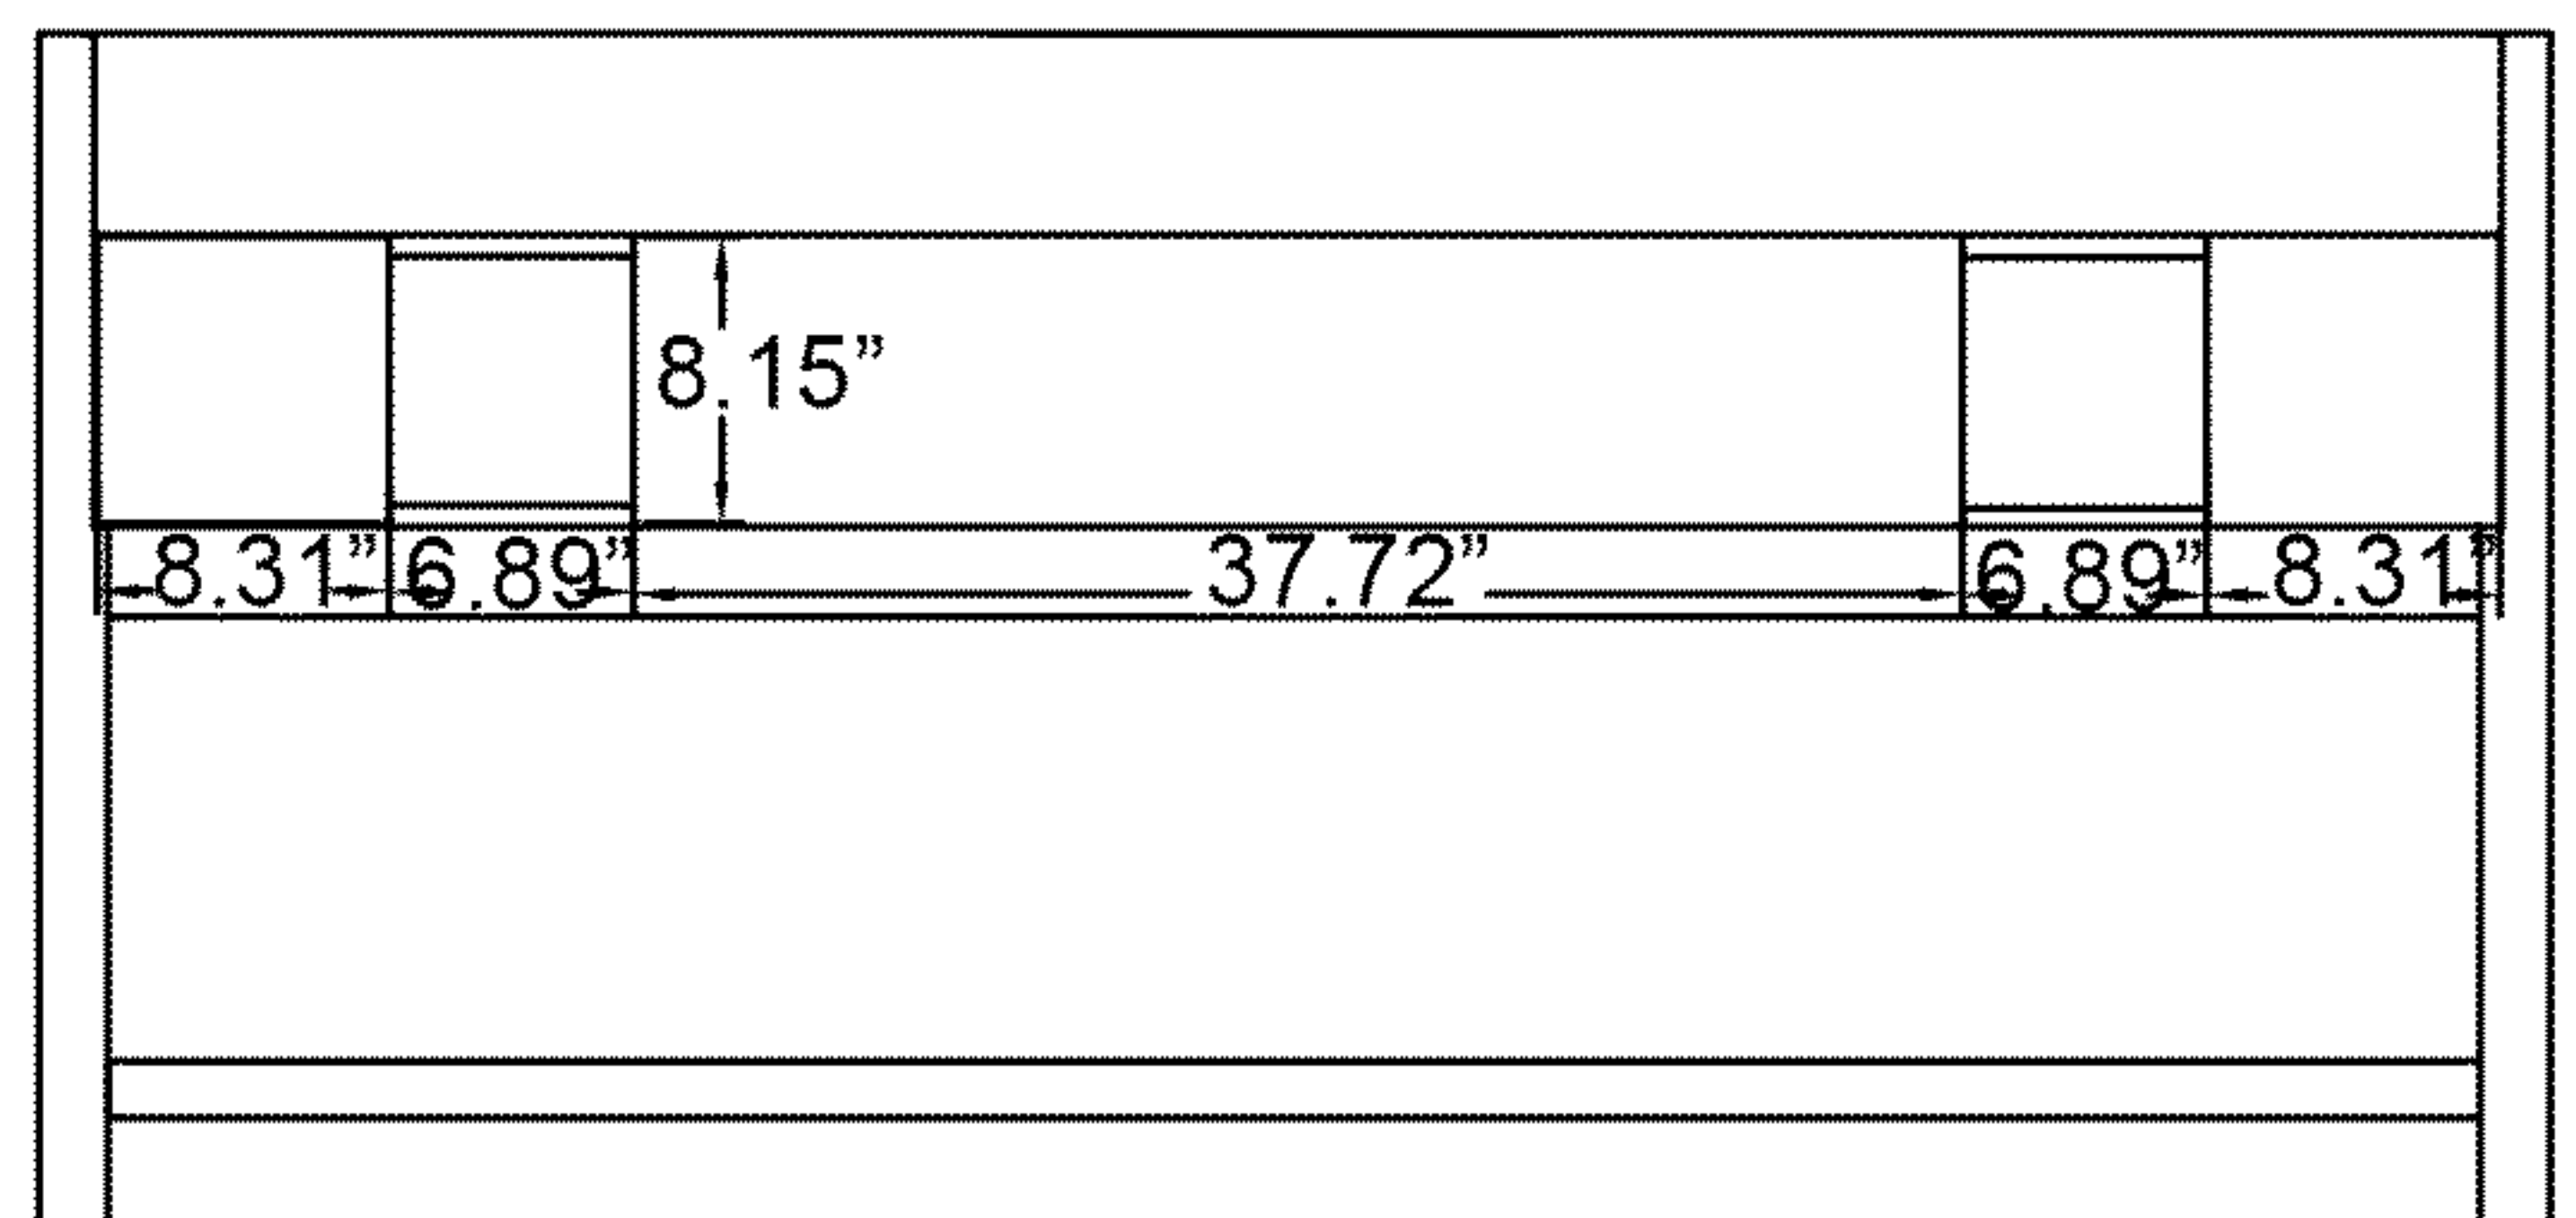

Back View

Virtu USA vanities are hand-crafted and may vary with a minor manufacturing tolerance.

Natural stone characteristics are very subjective and may vary with natural veining, crystallization and lining.