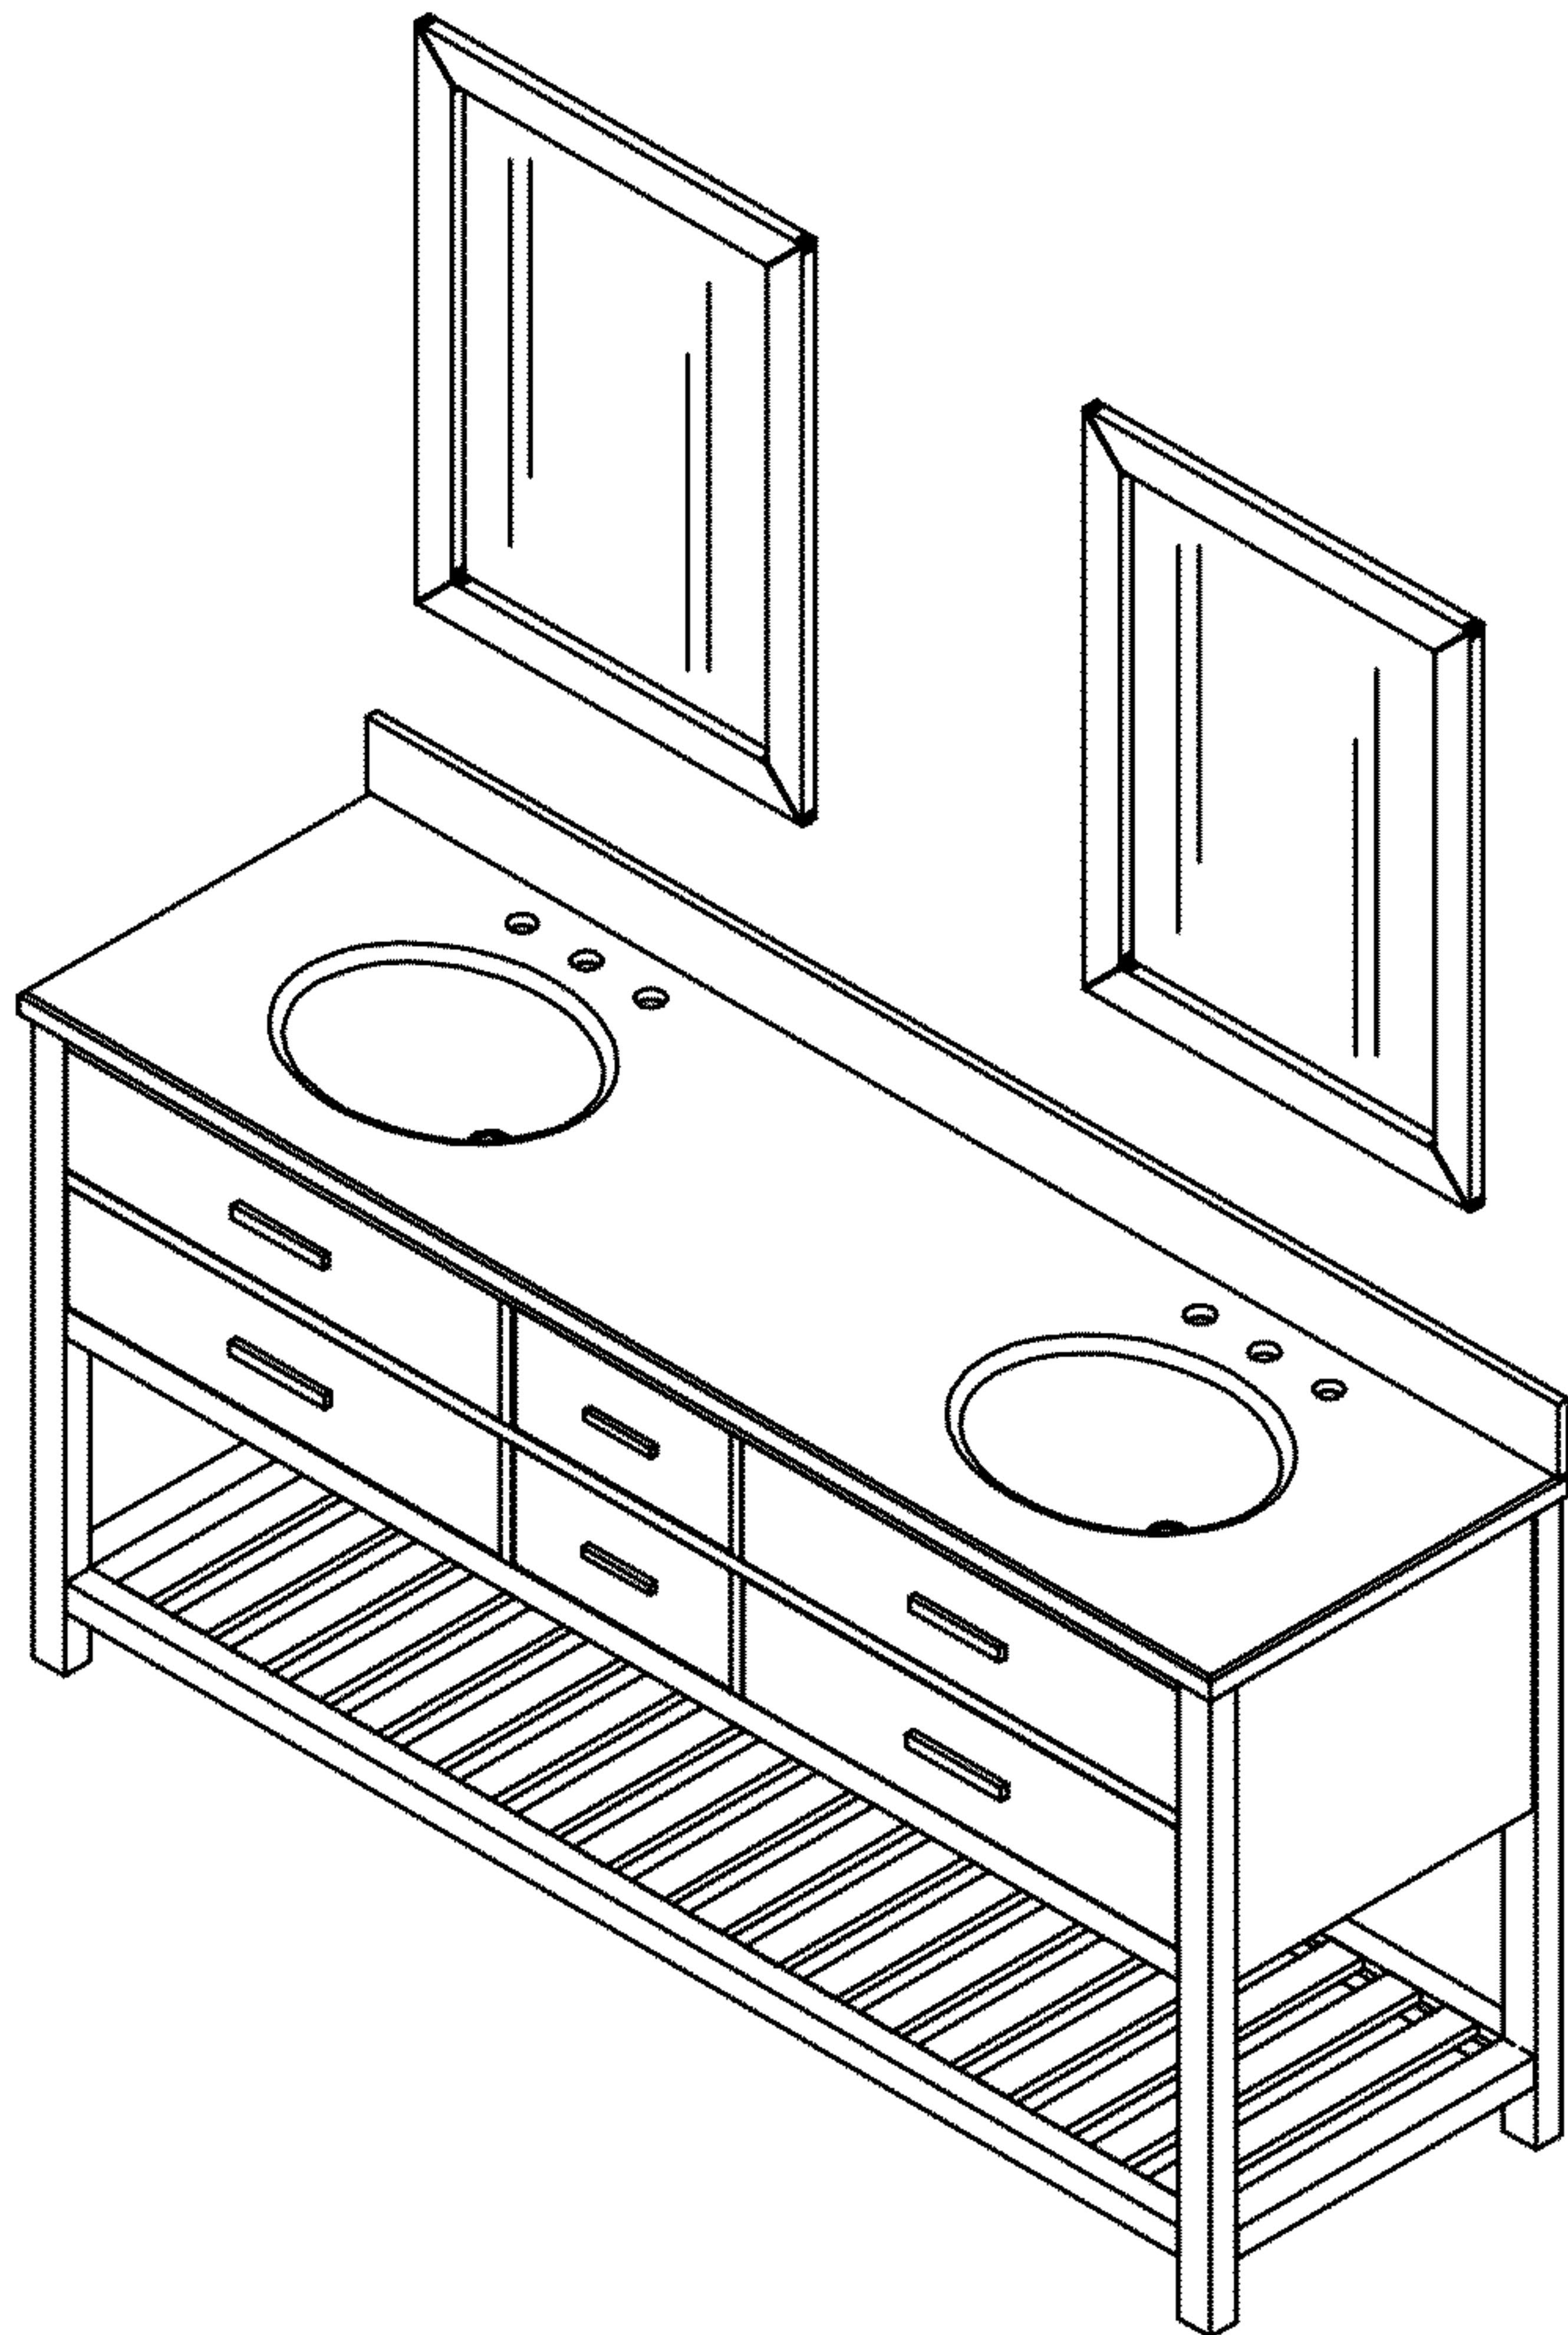

VIRTU USA Caroline Estate 72" MD-2272

- Check your product package for the "list of standard accessories" and make sure all the accessories in the list are included; if there is a defect/missing parts; please contact the local dealer immediately.
- DO NOT let anything sharp puncture, scrape, or scratch the cabinet surface.
- DO NOT leave any part of the cabinet under direct sunlight; it will cause partial aberrations in the cabinet color.
- DO NOT place hot items on the surface of cabinet directly; insulate with a cushion, if needed.
- DO NOT expose the surface of the cabinet to corrosive liquids, such as: alcohol, banana oil, gasoline, nail polish, acids, alkali, etc.