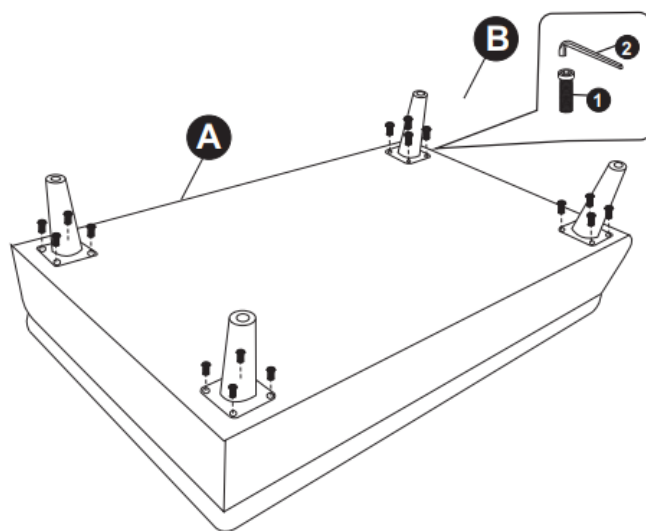

Step 1

1. Place Ottoman (A) upside down on a flat, smooth surface.
2. Attach Feet (B) using Allen Key Screws (1) to each corner.
3. Use Allen Key (2) to tighten.