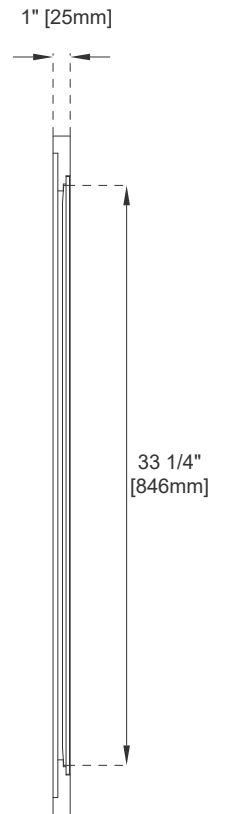

30" ADDISON MIRROR

JAMES MARTIN
VANITIES

E444-M30-MCA

Features and Materials

Solids: Para Wood Panels:
Plywood
Installation Type: Wall Mounted
Bevel on Mirror: 1"

Dimension

Width: 30"
Depth: 1"
Height: 39"

30" ADDISON MIRROR

JAMES MARTIN VANITIES

E444-M30-MCA

Top View

Front View

Side View

All dimensions are nominal

Visit website for warranty and installation information
www.jamesmartinvanities.com