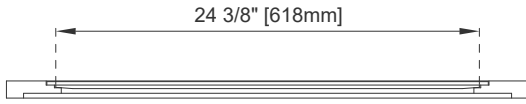

30" ADDISON MIRROR

JAMES MARTIN
VANITIES

E444-M30-MCA

Features and Materials

Solids: Para Wood Panels:
Plywood
Installation Type: Wall Mounted
Bevel on Mirror: 1"

Dimension

Width: 30"
Depth: 1"
Height: 39"

30" ADDISON MIRROR

JAMES MARTIN VANITIES

E444-M30-MCA

Top View

Front View

Side View

All dimensions are nominal

Visit website for warranty and installation information
www.jamesmartinvanities.com