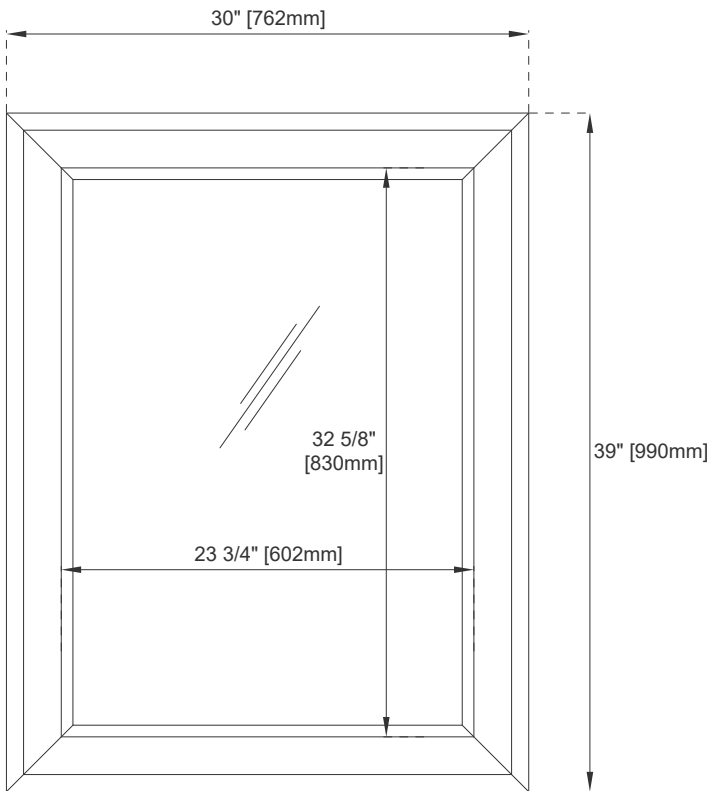

30" ADDISON MIRROR

JAMES MARTIN
VANITIES

E444-M30-MCA

Features and Materials

Solids: Para Wood Panels:
Plywood
Installation Type: Wall Mounted
Bevel on Mirror: 1"

Dimension

Width: 30"
Depth: 1"
Height: 39"

30" ADDISON MIRROR

JAMES MARTIN VANITIES

E444-M30-MCA

Top View

Front View

Side View

All dimensions are nominal

Visit website for warranty and installation information
www.jamesmartinvanities.com