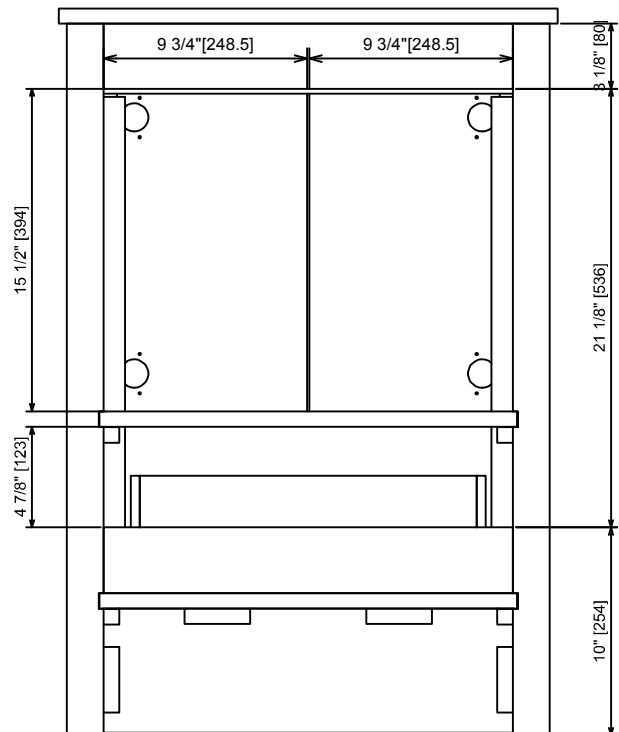

LEXORA®

HOME DECOR & HOME FURNISHINGS

LLF24SKSOS000

DIMENSIONS

PART LIST

| PART | DESCRIPTIONS | QUANTITY |
|------|--------------|----------|
| A | Countertop | 1 |
| B | Basin | 1 |
| C | Door Left | 1 |
| D | Door Right | 1 |
| E | Drawer | 1 |