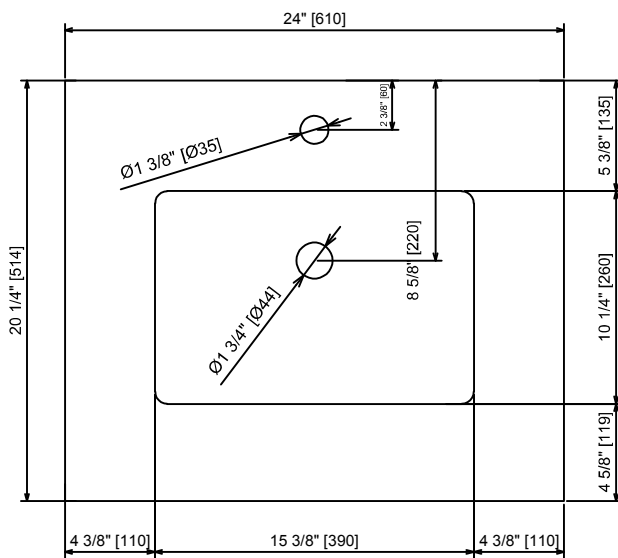

LEXORA®

HOME DECOR & HOME FURNISHINGS

LLF24SKSOS000

DIMENSIONS

PART LIST

| PART | DESCRIPTIONS | QUANTITY |
|------|--------------|----------|
| A | Countertop | 1 |
| B | Basin | 1 |
| C | Door Left | 1 |
| D | Door Right | 1 |
| E | Drawer | 1 |

A **B**

C

24!

DRAWER

REMOVE

INSTALL