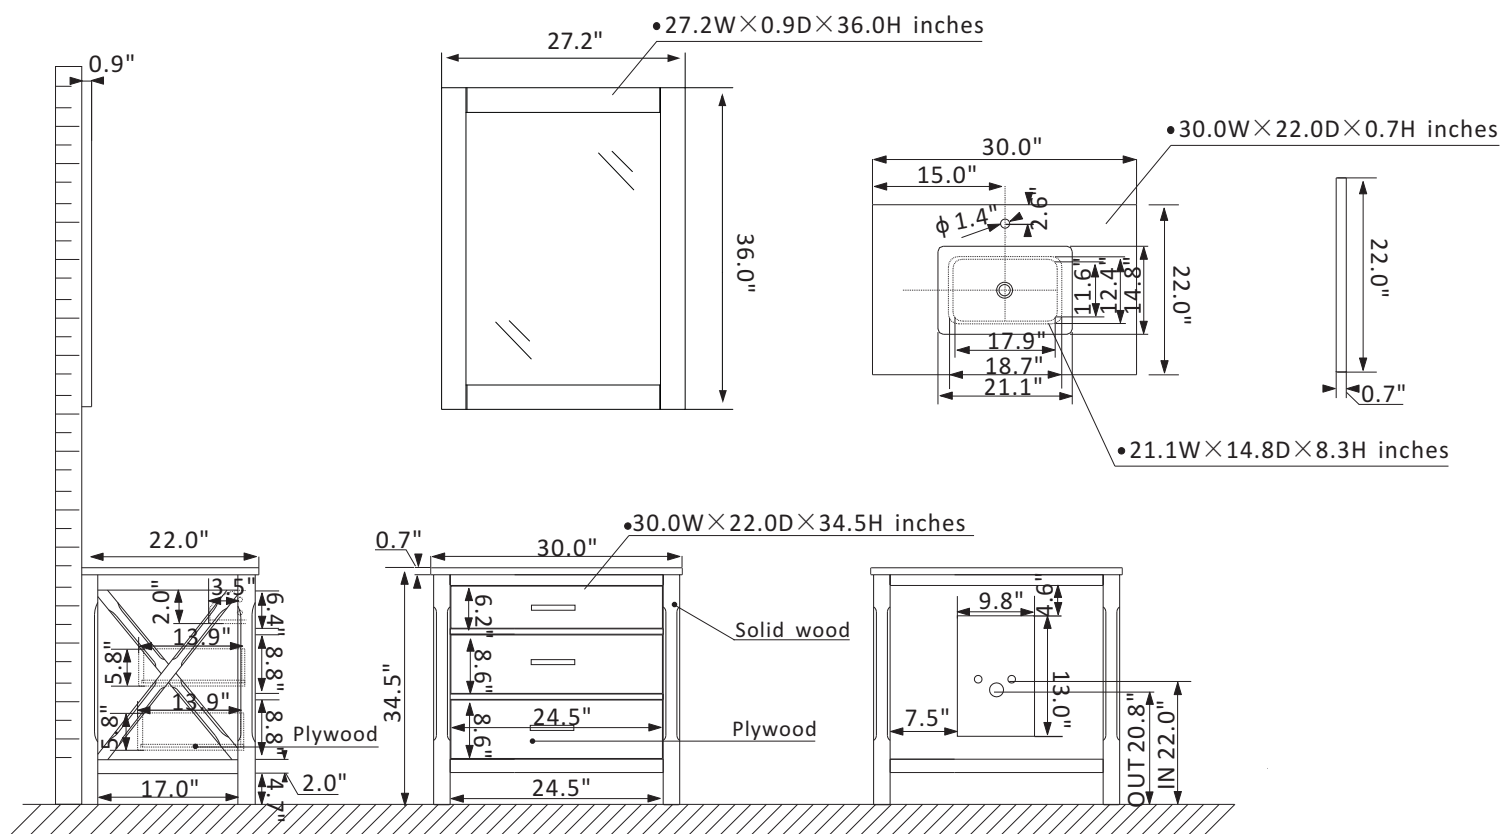

Altair Maribella Vanity Collection 535030-WH-CA

Features

Construction: Solid wood / plywood

Finish: White or Rust Black Finish

Countertop: Natural Carrara white marble

Sink: Rectangular, undermount ceramic basin with overflow included

Faucet: Countertop pre-drilled for single faucet hole

Door/Drawer: 1 flip-down drawer on top and 2 soft-closing drawers

Mirror: Single matching, framed mirror

Hardware: Zinc alloy black finish hardware

Installation: Easy plumbing and faucet installation*