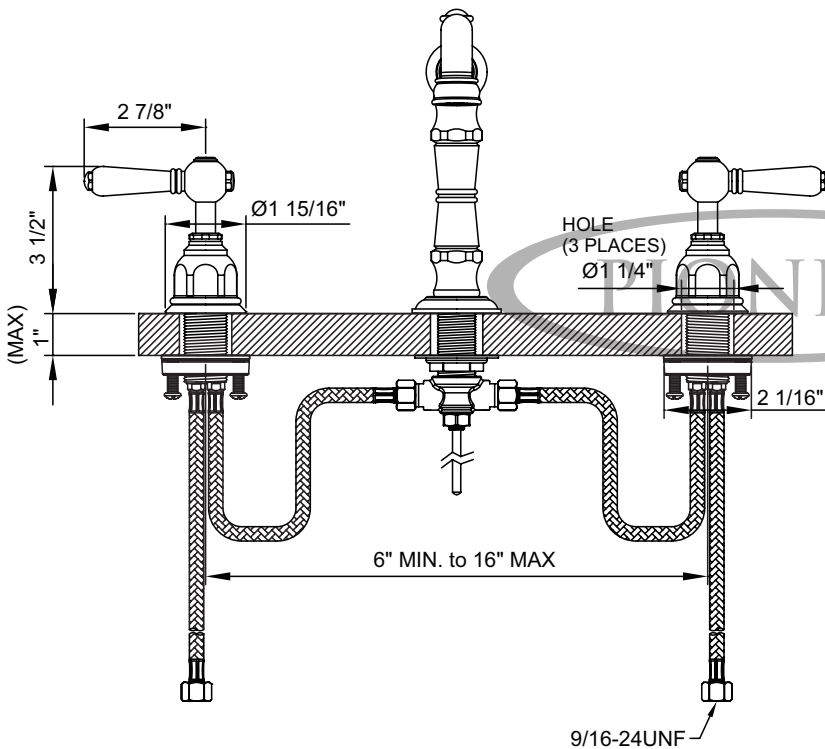

Brass Pop-Up Drain