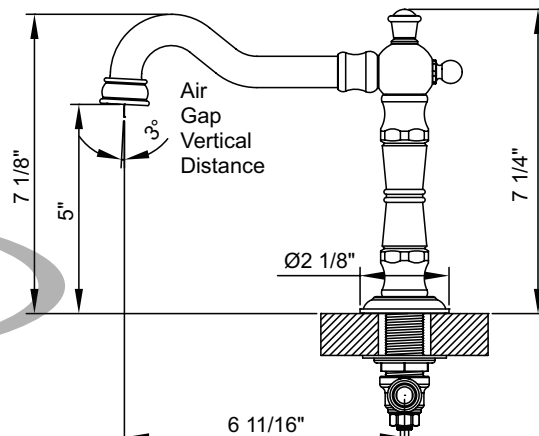

Brass Pop-Up Drain