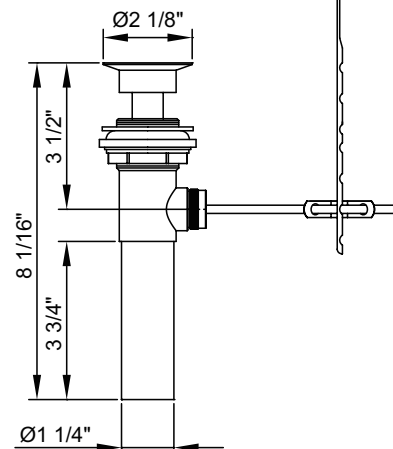

Brass Pop-Up Drain