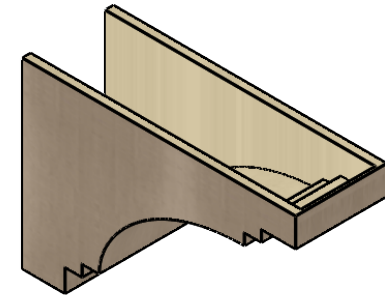

ITEM NUMBER: CORU11X33X22PECRCPR

11"W X 33"D X 22"H SERIES 3 CLASSIC PESCADERO ROUGH CEDAR
TIMBERTHANE FAUX WOOD CORBEL, PRIMED

SIDE PROFILE

FRONT PROFILE

ISOMETRIC

EKENA MILLWORK
2300 WEST MAIN ST.
CLARKSVILLE, TX 75426
TOLL FREE: 866-607-0453
WWW.EKENAMILLWORK.COM

NOTES

1. INSTALLATION TO BE COMPLETED IN ACCORDANCE WITH MANUFACTURER'S SPECIFICATIONS.
2. DRAWING MAY NOT BE TO SCALE
3. THIS DRAWING IS INTENDED FOR DESIGN AND PLANNING PURPOSES ONLY.
4. ALL INFORMATION CONTAINED HEREIN WAS CURRENT AT THE TIME OF DEVELOPMENT BUT MUST BE REVIEWED AND APPROVED BY THE PRODUCT MANUFACTURER TO BE CONSIDERED ACCURATE.
5. TIMBERTHANE ARCHITECTURAL PRODUCTS ARE MADE FROM HIGH DENSITY URETHANE AND COME FACTORY PRIMED