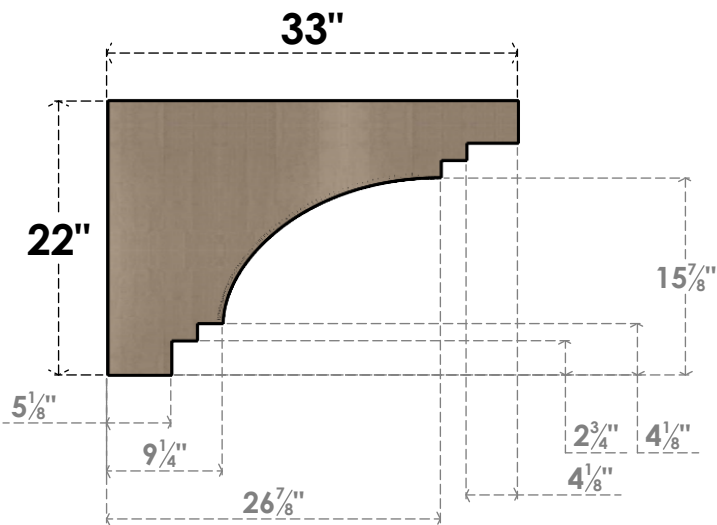

ITEM NUMBER: CORU11X33X22PECRCPR

11"W X 33"D X 22"H SERIES 3 CLASSIC PESCADERO ROUGH CEDAR
TIMBERTHANE FAUX WOOD CORBEL, PRIMED

SIDE PROFILE

FRONT PROFILE

ISOMETRIC

EKENA MILLWORK
2300 WEST MAIN ST.
CLARKSVILLE, TX 75426
TOLL FREE: 866-607-0453
WWW.EKENAMILLWORK.COM

NOTES

1. INSTALLATION TO BE COMPLETED IN ACCORDANCE WITH MANUFACTURER'S SPECIFICATIONS.
2. DRAWING MAY NOT BE TO SCALE
3. THIS DRAWING IS INTENDED FOR DESIGN AND PLANNING PURPOSES ONLY.
4. ALL INFORMATION CONTAINED HEREIN WAS CURRENT AT THE TIME OF DEVELOPMENT BUT MUST BE REVIEWED AND APPROVED BY THE PRODUCT MANUFACTURER TO BE CONSIDERED ACCURATE.
5. TIMBERTHANE ARCHITECTURAL PRODUCTS ARE MADE FROM HIGH DENSITY URETHANE AND COME FACTORY PRIMED