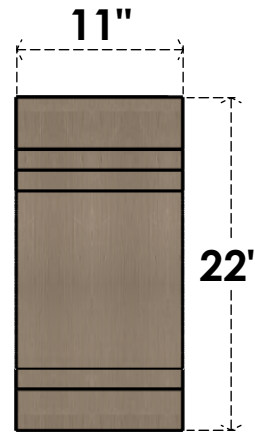

ITEM NUMBER: CORU11X33X22PECRCPR

11"W X 33"D X 22"H SERIES 3 CLASSIC PESCADERO ROUGH CEDAR
TIMBERTHANE FAUX WOOD CORBEL, PRIMED

SIDE PROFILE

FRONT PROFILE

ISOMETRIC

EKENA MILLWORK
2300 WEST MAIN ST.
CLARKSVILLE, TX 75426
TOLL FREE: 866-607-0453
WWW.EKENAMILLWORK.COM

NOTES

1. INSTALLATION TO BE COMPLETED IN ACCORDANCE WITH MANUFACTURER'S SPECIFICATIONS.
2. DRAWING MAY NOT BE TO SCALE
3. THIS DRAWING IS INTENDED FOR DESIGN AND PLANNING PURPOSES ONLY.
4. ALL INFORMATION CONTAINED HEREIN WAS CURRENT AT THE TIME OF DEVELOPMENT BUT MUST BE REVIEWED AND APPROVED BY THE PRODUCT MANUFACTURER TO BE CONSIDERED ACCURATE.
5. TIMBERTHANE ARCHITECTURAL PRODUCTS ARE MADE FROM HIGH DENSITY URETHANE AND COME FACTORY PRIMED