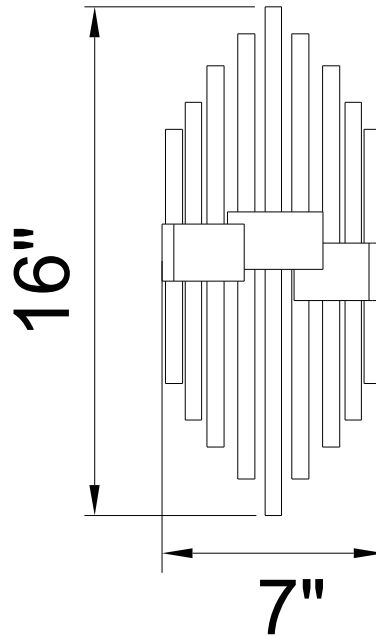

PROJECT: \_\_\_\_\_

FIXTURE TYPE: \_\_\_\_\_

LOCATION: \_\_\_\_\_

CONTACT/PHONE: \_\_\_\_\_

Item	1245W7-602
Collection	
Finish	Satain Gold
Acrylic	-----
Glass	Clear
Input	120V AC,60HZ,AC

Shade	-----
Length/Dia.	7"
Width/Ext.	5"
Height	16"
Maximum	133
Lumens	416

Light Source	LED
Bulb Info.	8W
Included	-----
Dimmable	Yes
Color	3000K
Weight	