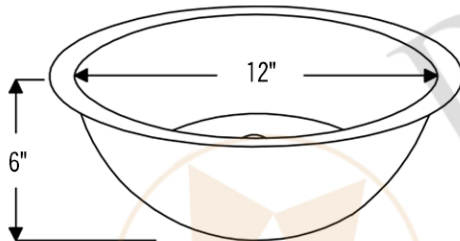

PACKAGE INCLUDES THE FOLLOWING ITEMS:

- * 14" Round Under Counter Hammered Copper Sink / ORB Finish (Model# LR14FDB)
- * Widespread Bathroom Faucet / ORB Finish (Model# B-WS01ORB)
- * 1.5" Non-Overflow Pop-up Bathroom Sink Drain / ORB Finish (Model# D-208ORB)
- * Neutral Cure Copper Sink Installation Silicone (Model# C900-ORB)
- * Copper Sink Wax (Model# W900-WAX)

* ORB: Oil Rubbed Bronze

SINK DETAILS (Model# LR14FDB)

- * 14" Round Under Counter Hammered Copper Sink
- * Color: Oil Rubbed Bronze
- * Outer Dimension: 14" x 6"
- * Inner Dimension: 12" x 6"
- * Drain Opening: 1.5" Non-Overflow
- * Material Gauge: (17 Gauge or .0450")
- * CODE / STANDARD COMPLIANCE: IAPMO / cUPC LISTED

* ORB: Oil Rubbed Bronze

FAUCET DETAILS (Model# B-WS01ORB)

- * Solid Brass Widespread Bathroom Faucet
- * Overall Height: 9" / Overall Width: 13.625"
- * Spout Reach: 6"
- * Valve Type: Drip Free Ceramic Disc
- * ASME A112.18.1/CSA B125.1, NSF/ANSI 61, California Lead Plumbing Law, ADA Compliant