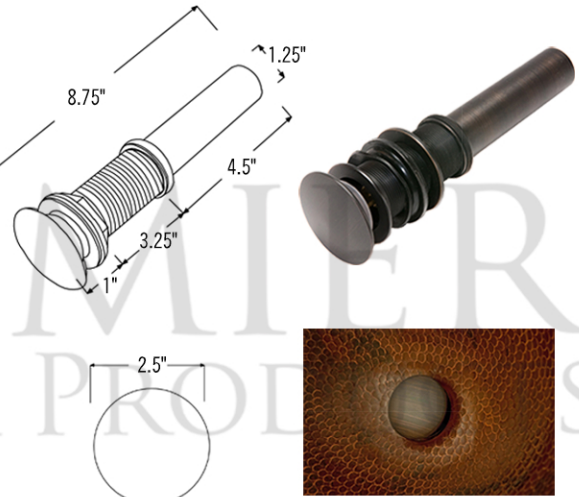

* ORB: Oil Rubbed Bronze

SINK DETAILS (Model# LR14FDB)

- * 14" Round Under Counter Hammered Copper Sink
- * Color: Oil Rubbed Bronze
- * Outer Dimension: 14" x 6"
- * Inner Dimension: 12" x 6"
- * Drain Opening: 1.5" Non-Overflow
- * Material Gauge: (17 Gauge or .0450")
- * CODE / STANDARD COMPLIANCE: IAPMO / cUPC LISTED

DUE TO THE HAND CRAFTED NATURE OF THIS SINK, SMALL VARIANCES IN COLOR AND SIZE MAY OCCUR.
DO NOT MAKE ANY INSTALLATION CUTS UNTIL YOU RECEIVE YOUR ITEM(S).

PACKAGE INCLUDES THE FOLLOWING ITEMS:

- * 14" Small Round Under Counter Hammered Copper Sink / ORB Finish (Model# LR14FDB)
- * Widespread Bathroom Faucet / ORB Finish (Model# B-WS01ORB)
- * 1.5" Non-Overflow Pop-up Bathroom Sink Drain / ORB Finish (Model# D-208ORB)
- * Neutral Cure Copper Sink Installation Silicone (Model# C900-ORB)
- * Copper Sink Wax (Model# W900-WAX)

* ORB: Oil Rubbed Bronze

FAUCET DETAILS (Model# B-WS01ORB)

- * Solid Brass Widespread Bathroom Faucet
- * Overall Height: 9" / Overall Width: 13.625"
- * Spout Reach: 6"
- * Valve Type: Drip Free Ceramic Disc
- * ASME A112.18.1/CSA B125.1, NSF/ANSI 61, California Lead Plumbing Law, ADA Compliant

DRAIN DETAILS (Model# D-208ORB)

- * 1.5" Non-Overflow Pop-up Bathroom Sink Drain
- * Design: Push Pop Top
- * Upper Flange Dimension: 2"
- * Material: Solid Brass

SILICONE DETAILS (Model# C900-ORB)

- * Neutral Cure Installation Silicone
- * Size: 4.7 OZ
- * Matches a Variety of Different Styled Sinks and Drains