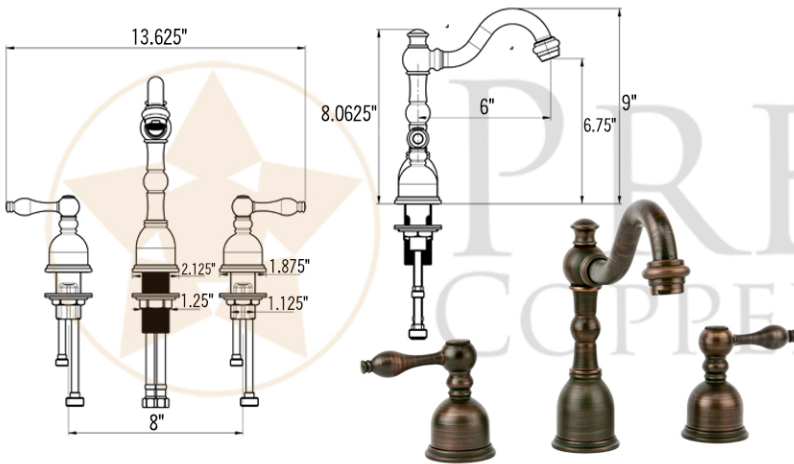

* ORB: Oil Rubbed Bronze

SINK DETAILS (Model# LR14FDB)

- * 14" Round Under Counter Hammered Copper Sink
- * Color: Oil Rubbed Bronze
- * Outer Dimension: 14" x 6"
- * Inner Dimension: 12" x 6"
- * Drain Opening: 1.5" Non-Overflow
- * Material Gauge: (17 Gauge or .0450")
- * CODE / STANDARD COMPLIANCE: IAPMO / cUPC LISTED

DUE TO THE HAND CRAFTED NATURE OF THIS SINK, SMALL VARIANCES IN COLOR AND SIZE MAY OCCUR.
DO NOT MAKE ANY INSTALLATION CUTS UNTIL YOU RECEIVE YOUR ITEM(S).

PACKAGE INCLUDES THE FOLLOWING ITEMS:

- * 14" Small Round Under Counter Hammered Copper Sink / ORB Finish (Model# LR14FDB)
- * Widespread Bathroom Faucet / ORB Finish (Model# B-WS01ORB)
- * 1.5" Non-Overflow Pop-up Bathroom Sink Drain / ORB Finish (Model# D-208ORB)
- * Neutral Cure Copper Sink Installation Silicone (Model# C900-ORB)
- * Copper Sink Wax (Model# W900-WAX)

* ORB: Oil Rubbed Bronze

FAUCET DETAILS (Model# B-WS01ORB)

- * Solid Brass Widespread Bathroom Faucet
- * Overall Height: 9" / Overall Width: 13.625"
- * Spout Reach: 6"
- * Valve Type: Drip Free Ceramic Disc
- * ASME A112.18.1/CSA B125.1, NSF/ANSI 61, California Lead Plumbing Law, ADA Compliant

DRAIN DETAILS (Model# D-208ORB)

- * 1.5" Non-Overflow Pop-up Bathroom Sink Drain
- * Design: Push Pop Top
- * Upper Flange Dimension: 2"
- * Material: Solid Brass

SILICONE DETAILS (Model# C900-ORB)

- * Neutral Cure Installation Silicone
- * Size: 4.7 OZ
- * Matches a Variety of Different Styled Sinks and Drains