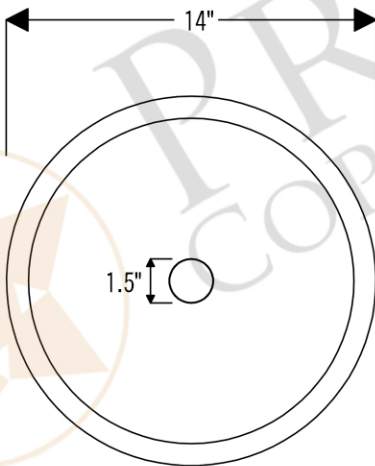

PACKAGE INCLUDES THE FOLLOWING ITEMS:

- * 14" Round Under Counter Hammered Copper Sink / ORB Finish (Model# LR14FDB)
- * Widespread Bathroom Faucet / ORB Finish (Model# B-WS01ORB)
- * 1.5" Non-Overflow Pop-up Bathroom Sink Drain / ORB Finish (Model# D-208ORB)
- * Neutral Cure Copper Sink Installation Silicone (Model# C900-ORB)
- * Copper Sink Wax (Model# W900-WAX)

* ORB: Oil Rubbed Bronze

SINK DETAILS (Model# LR14FDB)

- * 14" Round Under Counter Hammered Copper Sink
- * Color: Oil Rubbed Bronze
- * Outer Dimension: 14" x 6"
- * Inner Dimension: 12" x 6"
- * Drain Opening: 1.5" Non-Overflow
- * Material Gauge: (17 Gauge or .0450")
- * CODE / STANDARD COMPLIANCE: IAPMO / cUPC LISTED

* ORB: Oil Rubbed Bronze

FAUCET DETAILS (Model# B-WS01ORB)

- * Solid Brass Widespread Bathroom Faucet
- * Overall Height: 9" / Overall Width: 13.625"
- * Spout Reach: 6"
- * Valve Type: Drip Free Ceramic Disc
- * ASME A112.18.1/CSA B125.1, NSF/ANSI 61, California Lead Plumbing Law, ADA Compliant

DRAIN DETAILS (Model# D-208ORB)

- * 1.5" Non-Overflow Pop-up Bathroom Sink Drain
- * Design: Push Pop Top
- * Upper Flange Dimension: 2"
- * Material: Solid Brass

SILICONE DETAILS (Model# C900-ORB)

- * Neutral Cure Installation Silicone
- * Size: 4.7 OZ
- * Matches a Variety of Different Styled Sinks and Drains