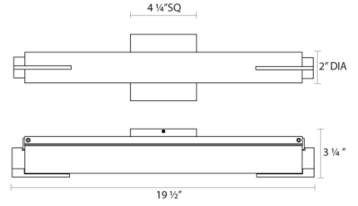

### Dimensions

Height:	4.25"
Width:	19.5"
Extends:	3.25"
Minimum Extension:	3.25"
Maximum Extension:	3.25"
Size:	18"
Canopy/Backplate/Base Depth:	4.25
Canopy/Backplate/Base Height:	4.25