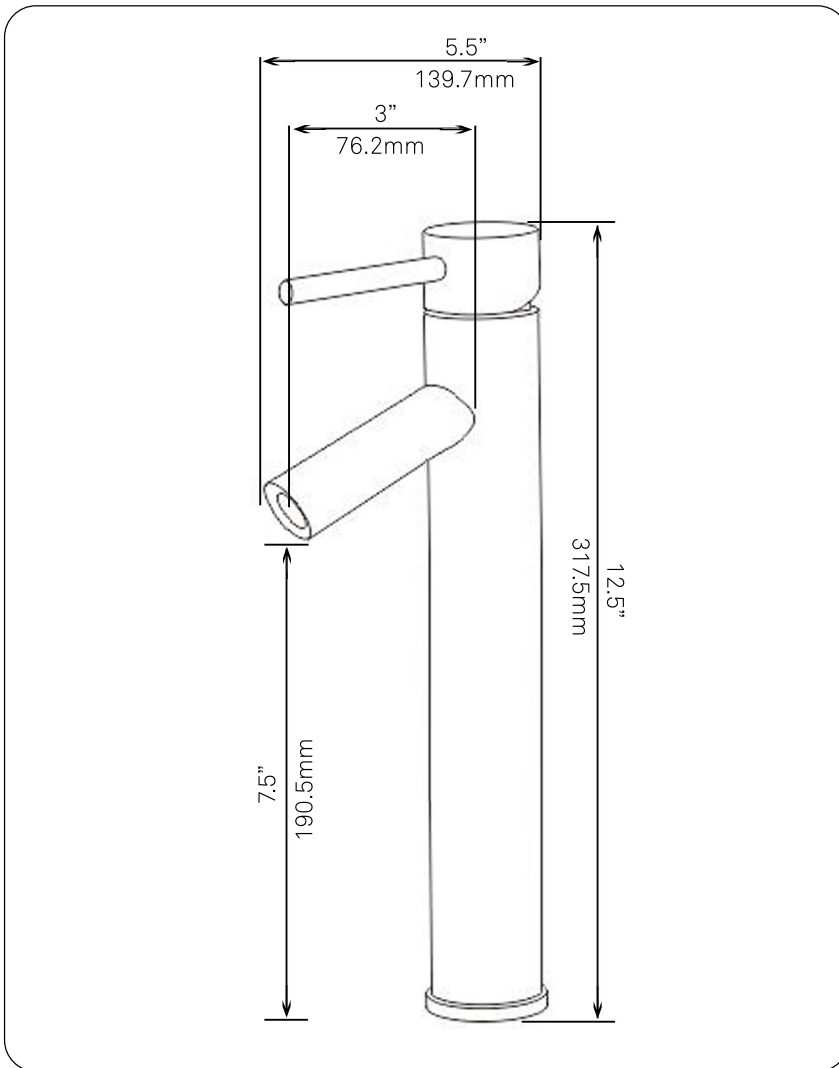

**TF-44360RB
Single Lever Vessel Faucet**

Requested By: _____

Specific Features: _____

STANDARD SPECIFICATIONS:

- Vessel faucet with oil rubber bronze finish
- Single handle control
- Solid brass construction
- High pressure ceramic cartridge
- Single hole deck mount installation
- 1.5-inch diameter hole required
- cUPC and AB1953 low lead compliant
- ASME A112.18.1-1-2011/CSA B125.1-11
- NSF 61 and NSF 372 certified

WARRANTY:

Limited lifetime warranty

COORDINATING ACCESSORIES:

- TA-PDORB pop-up drain
- TA-MRORB mounting ring
- Glacier Ice Restoration and Sealer kit

NOTES

Topia reserves the right (1) to make changes in specifications and materials, and (2) to change or discontinue models, both without notice or obligation. Dimensions are for reference only.