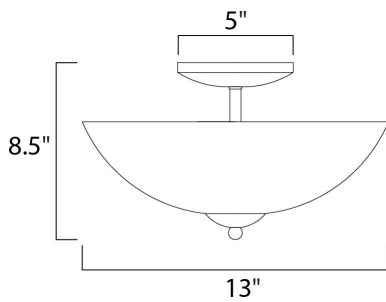

**MEASUREMENTS**

DIMENSION : 13" L x 13" W x 8.5" H  
 HANGING WEIGHT : 2.76 lb

**LAMPING**

INPUT VOLTAGE : 120V  
 BULB : 2 x 60W Incandescent E26 Medium , 120W Total  
 BULB INCLUDED : (Not Included)  
 DIMMABLE : Yes