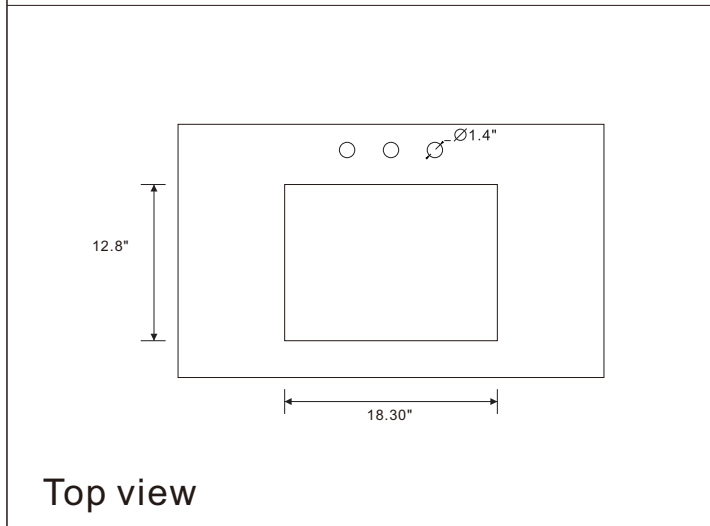

# BELLATERRA HOME

Model: A3722

Backsplash sold separately

Top view

Front view

Back view

Side view

**NOTE: SINK STYLE, SHAPE, FAUCET HOLES, CUTOUT ON TOP, VANITY MAY VARY FROM THE PICTURE ABOVE. INSTRUCTIONAL PURPOSE ONLY.**