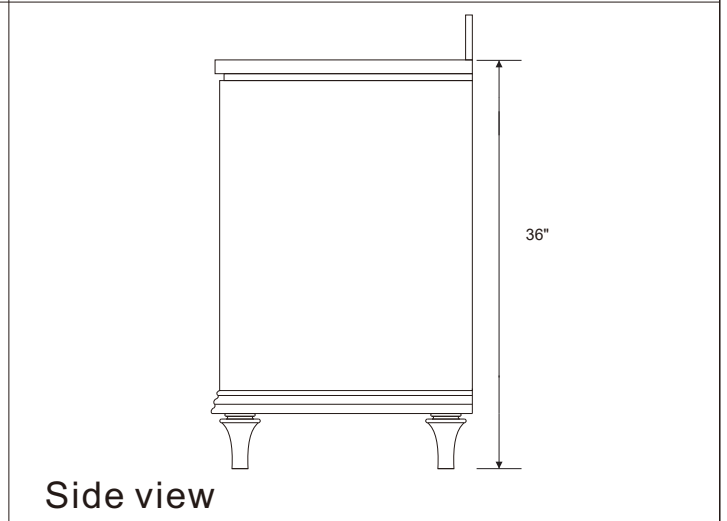

# BELLATERRA HOME

Model: A3722

Backsplash sold separately

Top view

Front view

Back view

Side view

**NOTE: SINK STYLE, SHAPE, FAUCET HOLES, CUTOUT ON TOP, VANITY MAY VARY FROM THE PICTURE ABOVE. INSTRUCTIONAL PURPOSE ONLY.**