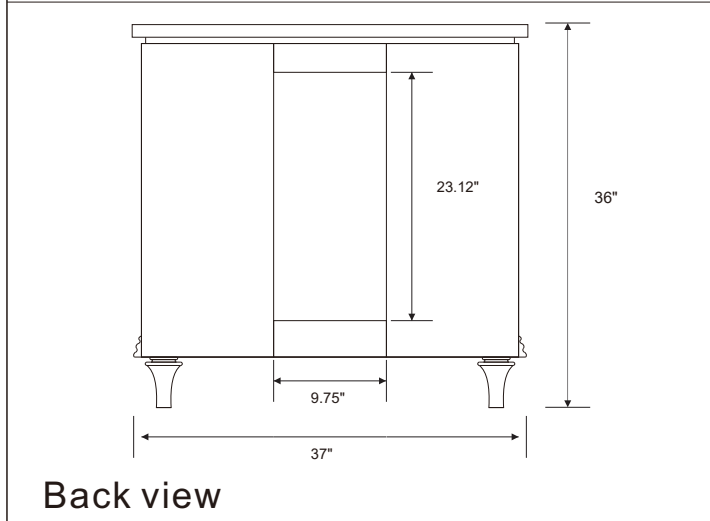

# BELLATERRA HOME

Model: A3722

Backsplash sold separately

Top view

Front view

Back view

Side view

**NOTE: SINK STYLE, SHAPE, FAUCET HOLES, CUTOUT ON TOP, VANITY MAY VARY FROM THE PICTURE ABOVE. INSTRUCTIONAL PURPOSE ONLY.**