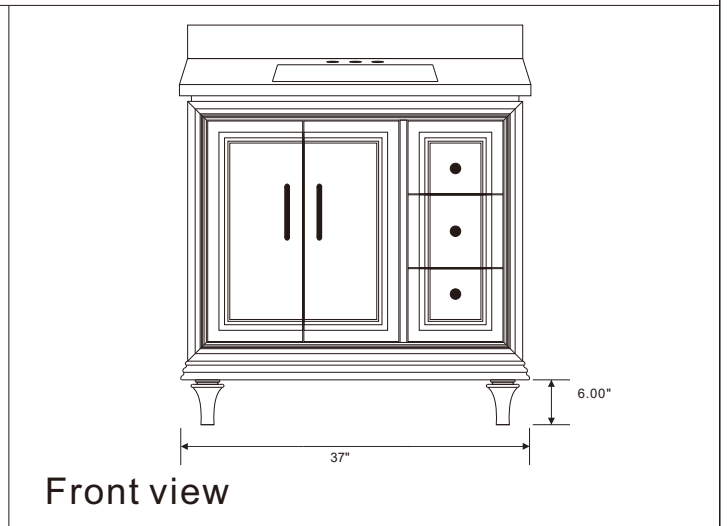

# BELLATERRA HOME

Model: A3722

Backsplash sold separately

Top view

Front view

Back view

Side view

**NOTE: SINK STYLE, SHAPE, FAUCET HOLES, CUTOUT ON TOP, VANITY MAY VARY FROM THE PICTURE ABOVE. INSTRUCTIONAL PURPOSE ONLY.**