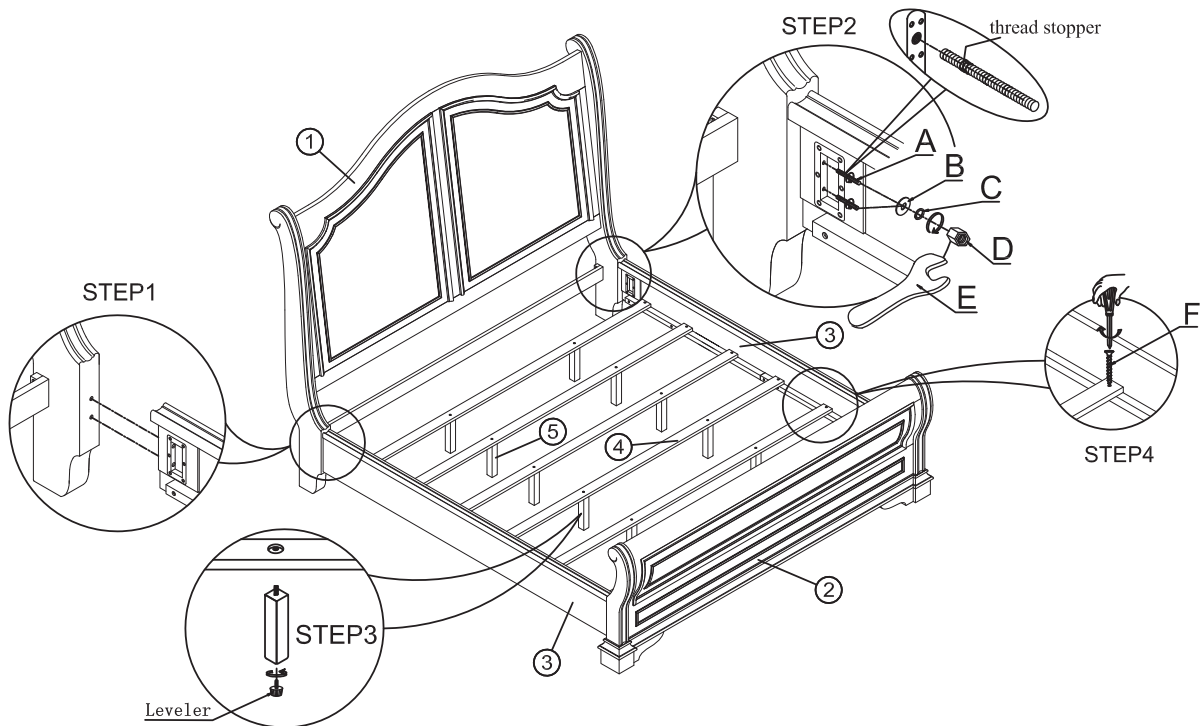

## ASSEMBLY INSTRUCTION

DESCRIPTION: KING SLEIGH BED  
QUEEN SLEIGH BED  
SLEIGH BED RAILS

Item#: 244 - BR22H - BR22F - BR21H - BR21F/ BR91

Thank you for purchasing this quality product. Be sure to check all packing material carefully for small parts which may have come loose inside the carton during shipment. Identify and count all parts and compare with the parts List Below:

HARDWARE LIST			
NO.	Drawing	Description	Q'ty
A		Threaded Bolt Ø5/16" X3-1/2"	8pcs
B		Flat washer (Ø5/16"x19mm)	8pcs
C		Spring washer (Ø5/16")	8pcs
D		Hex Nut (Ø5/16")	8pcs
E		Ø5/16" Wrench(12mm)	1pc
F		Wood screw Ø8 x 1"	10pcs

### PART LIST:

HEAD BOARD: 1PC	FOOT BOARD: 1PC	SIDE RAIL : 2PCS	King Bed Slats: 5pcs	Queen Bed Slats: 4pcs	King Bed Support legs: 10pcs
					Queen Bed Support legs: 4pcs