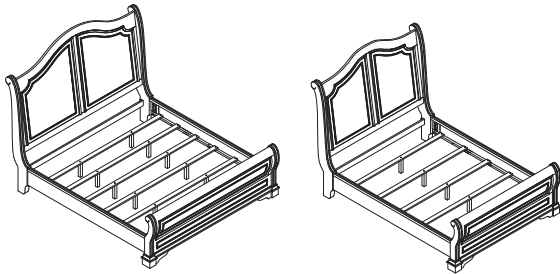

## ASSEMBLY INSTRUCTION

DESCRIPTION: KING SLEIGH BED  
QUEEN SLEIGH BED  
SLEIGH BED RAILS

Item#: 244 - BR22H - BR22F - BR21H - BR21F/ BR91

Thank you for purchasing this quality product. Be sure to check all packing material carefully for small parts which may have come loose inside the carton during shipment. Identify and count all parts and compare with the parts List Below:

### PART LIST:

HEAD BOARD: 1PC	FOOT BOARD: 1PC	SIDE RAIL : 2PCS	King Bed Slats: 5pcs	Queen Bed Slats: 4pcs	King Bed Support legs: 10pcs
					Queen Bed Support legs: 4pcs