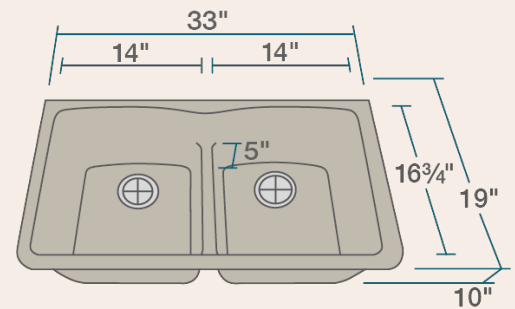

33" x 19" x 10 3/4"
 Undermount Installation
 Made with 80% Quartz, 20% Acrylic
 All-Natural Materials - Eco-Friendly and Recyclable
 Offset Drain
 Heat Resistant to 550 Degrees
 Stain Resistant
 Scratch Resistant
 Multiple Colors Available
 Installation Hardware Included
 Limited Lifetime Warranty
 Acrylic Provides Sound Dampening - No Pads Needed
 Low-Divide Center

Accessories

*Accessories not included

Available Colors

Features

Undermount Installation 	33" Minimum Cabinet Size 	80% Quartz 20% Acrylic 	Heat Resistant 	Stain Resistant 	Multiple Colors Available
Hardware Included 	Limited Lifetime Warranty 	Two Bowls, Equal 			